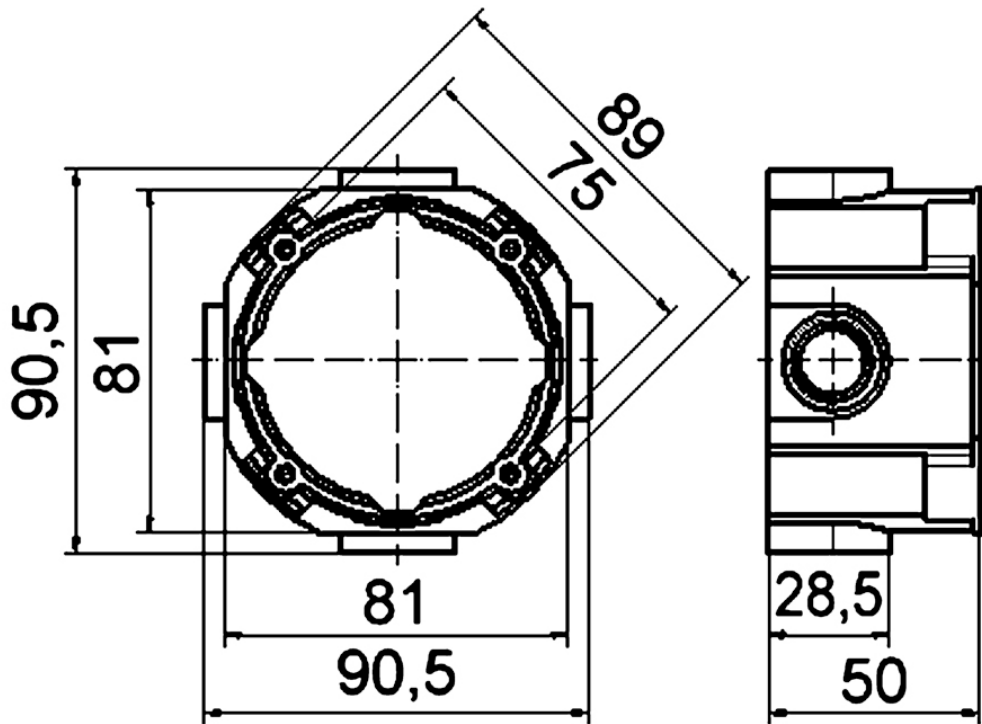

Accessories sockets

Product description	
BALS-Prd.-Nr	180
EAN	4024941001809
Product category	wall socket
Colour code	grey RAL 7035
Colour of appliance	Enclosure grey RAL 7035
Height	89mm
Width	89mm
Depth	50mm
Material of enclosure	Polycarbonate

Additional technical properties	
	for panel mounted socket architecture program

Logistics data	
Weight/pcs	0.054 kg / Piece
Packaging	Bag
Content amount	1 ST
EAN	4024941001809
Length	50 mm
Width	89 mm
Height	89 mm
Weight	0.055 kg
Volume	396.05 ccm
Packaging	Carton
Content amount	10 ST
EAN	4024941959681
Length	275 mm
Width	175 mm
Height	137 mm
Weight	0.665 kg
Volume	5,737.5 ccm