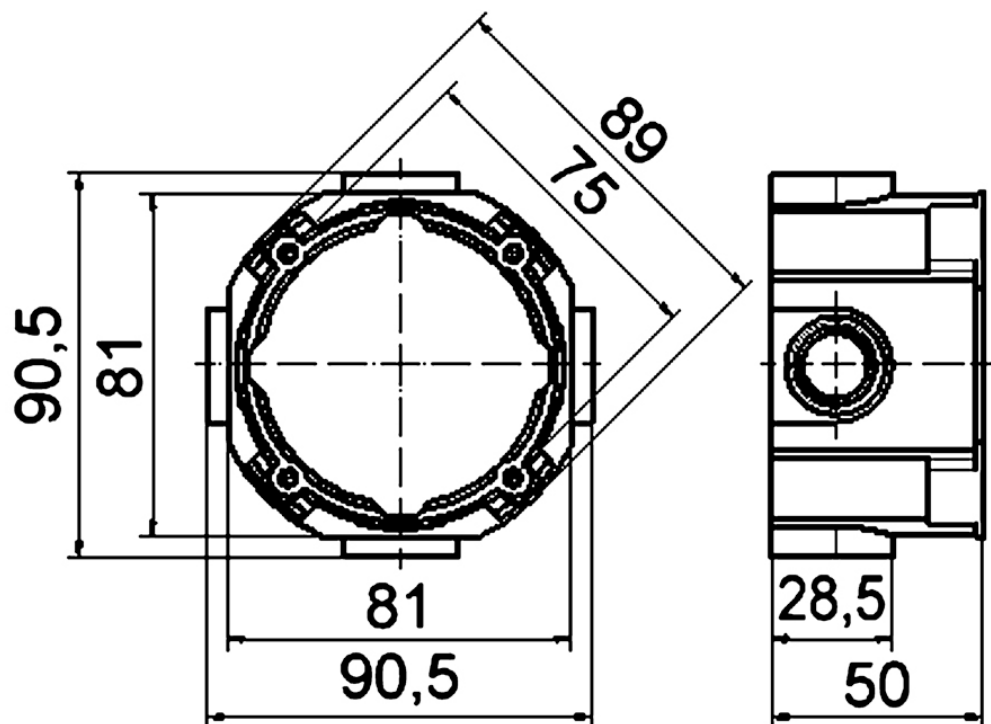

Accessories sockets

Product description	
BALS-Prd.-Nr	180
EAN	4024941001809
Product category	wall socket
Colour code	grey RAL 7035
Colour of appliance	Enclosure grey RAL 7035
Height	89mm
Width	89mm
Depth	50mm
Material of enclosure	Polycarbonate

Additional technical properties	
	for panel mounted socket architecture program

Logistics data	
Weight/pcs	0.054 kg / Piece
Packaging	Bag
Content amount	1 ST
EAN	4024941001809
Length	50 mm
Width	89 mm
Height	89 mm
Weight	0.055 kg
Volume	396.05 ccm
Packaging	Carton
Content amount	10 ST
EAN	4024941959681
Length	275 mm
Width	175 mm
Height	137 mm
Weight	0.665 kg
Volume	5,737.5 ccm