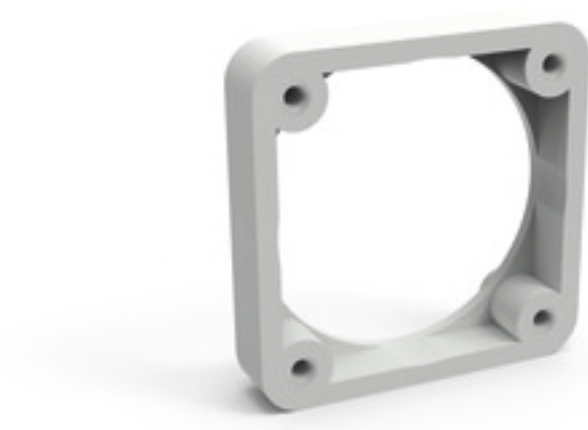

## Accessories sockets - 38x38

Product description	
BALS-Prd.-Nr	1843
EAN	4024941018432
Product category	Mounting frame
Colour code	grey RAL 7035
Height	50mm
Width	50mm
Depth	13mm
Flange size vertical in mm	50mm
Flange size horizontal in mm	50mm

Product description	
Drill hole dist. vertical mm	38mm
Drill hole dist. horizontal mm	38mm
Material of enclosure	Polyamide

Logistics data	
Weight/pcs	7.1 g / Piece
Packaging	Bag
Content amount	1 ST
EAN	4024941018432
Length	13 mm
Width	50 mm
Height	50 mm
Weight	8.1 g
Volume	32.5 ccm
Packaging	Carton
Content amount	100 ST
EAN	4024941326940
Length	275 mm
Width	175 mm
Height	137 mm
Weight	835 g