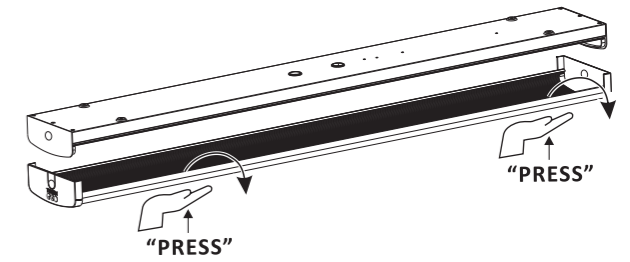

FREJA LED IP44

EN	Installation Instructions	HR	Uputstvo za montažu	SE	Installationsanvisning
DE	Montageanleitung	NL	Montagehandleiding	RU	Инструкция по монтажу
CZ	Montážní návod	RO	Instructiuni de montaj	SRB	Instrukcija za instalaciju
DK	Monteringsvejledning	IT	Istuzioni di montaggio	SK	Montážny návod
EE	Paigaldusjuhend	LT	Montavimo instrukcijos	SLO	Navodilo za montažo
FI	Asennusohje	LV	Instalācijas instrukcija	CN	安装说明书
FR	Notice de montage	NO	Monteringsanvisning		
HU	Szerelési útmutató	PL	Instrukcja montażu		

1. Installation and commissioning may only be carried out by authorized specialists and wired in accordance with the latest IEE electrical regulations or the national standards.

2. Mains power must be switched off before carrying out installation.

3. The manufacturer, shall not be liable for any damage resulting from inappropriate modifications to the luminaire or faulty installation.

4. Lightsource replaceable.

5. Caution, risk of electric shock.

The control gear provides basic insulation between the double supply and the control circuit.

SAP Code	Product Description	Input	Wattage	Operating temperature	L	W	H	LF	WF	Efficiency class
96636005	FREJA VARIOFLEX 1200 4200 830/35/40	220-240V 50/60Hz	15/22/29W	-20~40°C	1255	170	66	1000	134	C
96636006	FREJA VARIOFLEX 1500 7000 830/35/40	220-240V 50/60Hz	24/35/47W	-20~40°C	1555	170	66	1200	134	C

Information on replaceability

1	LED Batten	X1
2	Plastic expansion	X4
3	Screw	X4
4	Flat Gasket	X4
5	Rubber Gasket	X4
6	Instructions	X1
7	Accessory bag	X1

FREJA LED IP44

1

2

3

4

Product Description	Wattage(L/M/R)	Lumen(L/M/R)
FREJA VARIOFLEX 1200 4200 830/35/40	15/22/29W	2200/3200/4200lm
FREJA VARIOFLEX 1500 7000 830/35/40	24/35/47W	3500/5250/7000lm

5

6