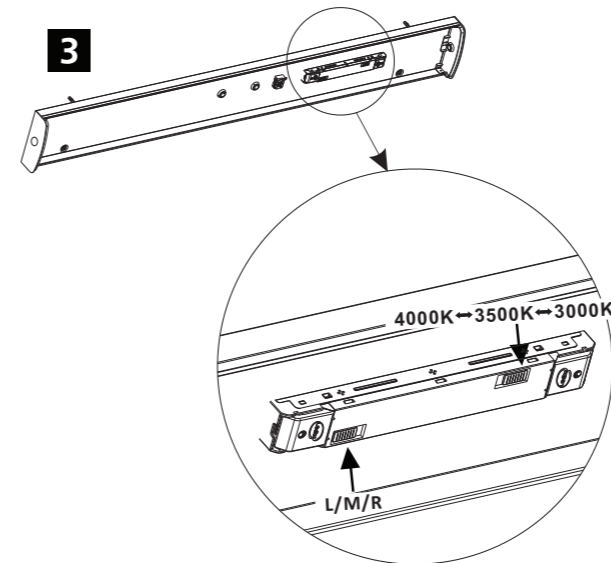

Information on replaceability

1	LED Batten	X1
2	Plastic expansion	X4
3	Screw	X4
4	Flat Gasket	X4
5	Rubber Gasket	X4
6	Instructions	X1
7	Accessory bag	X1

FREJA LED IP44

1

2

3

4

Product Description	Wattage(L/M/R)	Lumen(L/M/R)
FREJA VARIOFLEX 1200 4200 830/35/40	15/22/29W	2200/3200/4200lm
FREJA VARIOFLEX 1500 7000 830/35/40	24/35/47W	3500/5250/7000lm