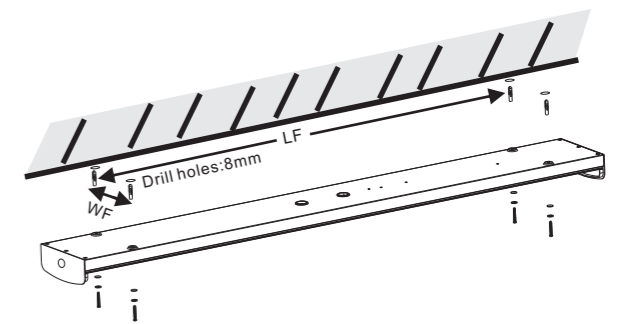

FREJA LED IP44

EN	Installation Instructions	HR	Uputstvo za montažu	SE	Installationsanvisning
DE	Montageanleitung	NL	Montagehandleiding	RU	Инструкция по монтажу
CZ	Montážní návod	RO	Instructiuni de montaj	SRB	Instrukcija za instalaciju
DK	Monteringsvejledning	IT	Istuzioni di montaggio	SK	Montážny návod
EE	Paigaldusjuhend	LT	Montavimo instrukcijos	SLO	Navodilo za montažo
FI	Asennusohje	LV	Instalācijas instrukcija	CN	安装说明书
FR	Notice de montage	NO	Monteringsanvisning		
HU	Szerelési útmutató	PL	Instrukcja montażu		

1. Installation and commissioning may only be carried out by authorized specialists and wired in accordance with the latest IEE electrical regulations or the national standards.

2. Mains power must be switched off before carrying out installation.

3. The manufacturer, shall not be liable for any damage resulting from inappropriate modifications to the luminaire or faulty installation.

4. Lightsource replaceable.

5. Caution, risk of electric shock.

The control gear provides basic insulation between the double supply and the control circuit.

SAP Code	Product Description	Input	Wattage	Operating temperature	L	W	H	LF	WF	Efficiency class
96636005	FREJA VARIOFLEX 1200 4200 830/35/40	220-240V 50/60Hz	15/22/29W	-20~40°C	1255	170	66	1000	134	C
96636006	FREJA VARIOFLEX 1500 7000 830/35/40	220-240V 50/60Hz	24/35/47W	-20~40°C	1555	170	66	1200	134	C

Information on replaceability

1	LED Batten	X1
2	Plastic expansion	X4
3	Screw	X4
4	Flat Gasket	X4
5	Rubber Gasket	X4
6	Instructions	X1
7	Accessory bag	X1

FREJA LED IP44

1

2

3

4

Product Description	Wattage(L/M/R)	Lumen(L/M/R)
FREJA VARIOFLEX 1200 4200 830/35/40	15/22/29W	2200/3200/4200lm
FREJA VARIOFLEX 1500 7000 830/35/40	24/35/47W	3500/5250/7000lm

5

6