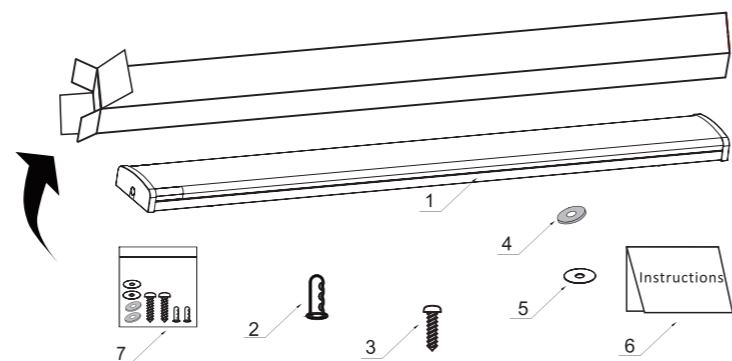

1	LED Batten	X1
2	Plastic expansion	X4
3	Screw	X4
4	Flat Gasket	X4
5	Rubber Gasket	X4
6	Instructions	X1
7	Accessory bag	X1