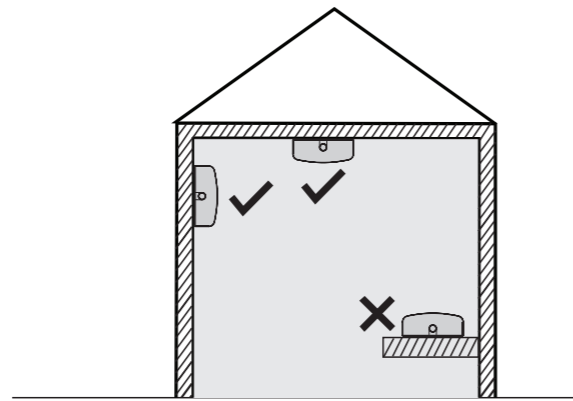

Information on replaceability