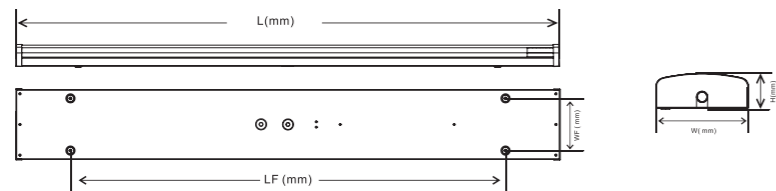

The control gear provides basic insulation between the double supply and the control circuit.

SAP Code	Product Description	Input	Wattage	Operating temperature	L	W	H	LF	WF	Efficiency class
96636005	FREJA VARIOFLEX 1200 4200 830/35/40	220-240V 50/60Hz	15/22/29W	-20~40°C	1255	170	66	1000	134	C
96636006	FREJA VARIOFLEX 1500 7000 830/35/40	220-240V 50/60Hz	24/35/47W	-20~40°C	1555	170	66	1200	134	C