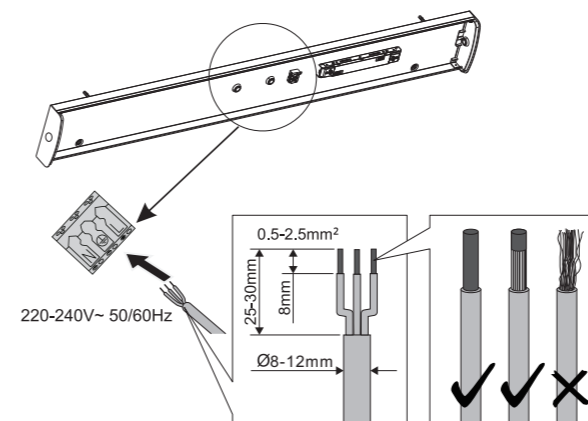

Product Description	Wattage(L/M/R)	Lumen(L/M/R)
FREJA VARIOFLEX 1200 4200 830/35/40	15/22/29W	2200/3200/4200lm
FREJA VARIOFLEX 1500 7000 830/35/40	24/35/47W	3500/5250/7000lm

5