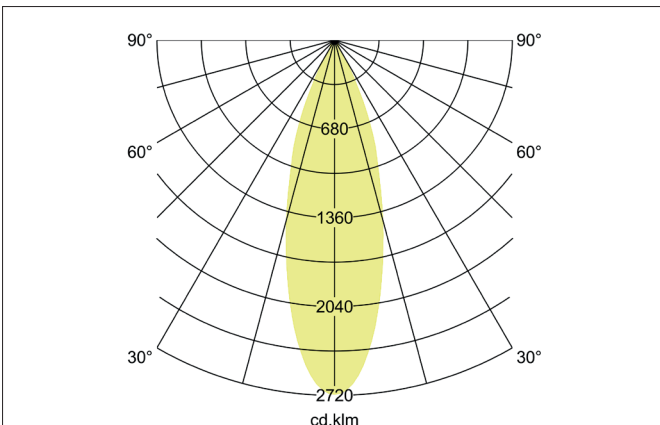

TRAXX MIDI LED semi-recessed spotlight, on/off switchable
 Article no. 88793175

Light.
 For Generations.

Tender
 LED semi-recessed spotlight, on/off switchable, Round. Ceiling cut-out Ø 68 mm, Installation depth 50 mm, Weight 0,400 kg, with rotati-onssymmetrical, deep, wide distributed light intensity. optimal light distribution due to a glass transparent cover. Luminous flux 2.525 lm, Power 1 x 21 W, Light colour neutral white, Correlated color temprature (CCT) 3.500 K, Colour rendering index CRI > 90, Rated life time L80/B50 at 25 °C: 50.000 h, Housing material: Aluminium, Colour: White structure, Permissible ambient temperature (ta): -20 °C - +25 °C, Protection class (EN 61140): II, Degree of protection (DIN EN 60529): IP20, .With electronic driver, on/off switchable.

Article data	
Article no.	88793175
GTIN	4251433973997
Series name	TRAXX MIDI
Short description	LED semi-recessed spotlight, on/off switchable
Material	Aluminium
Colour	White
Type of surface	Structure
Shape	Round
Built-in diameter	68 mm
Installation depth	50 mm
Weight	0.400 kg