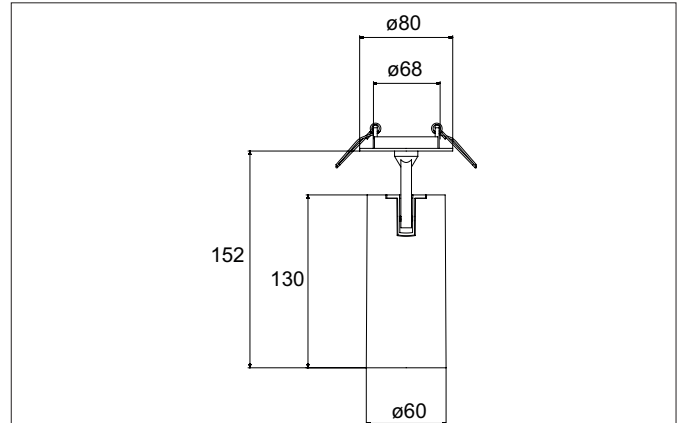

TRAXX MIDI LED semi-recessed spotlight, on/off switchable
 Article no. 88793175

Light.
 For Generations.

Tender
 LED semi-recessed spotlight, on/off switchable, Round. Ceiling cut-out Ø 68 mm, Installation depth 50 mm, Weight 0,400 kg, with rotati-onssymmetrical, deep, wide distributed light intensity. optimal light distribution due to a glass transparent cover. Luminous flux 2.525 lm, Power 1 x 21 W, Light colour neutral white, Correlated color temprature (CCT) 3.500 K, Colour rendering index CRI > 90, Rated life time L80/B50 at 25 °C: 50.000 h, Housing material: Aluminium, Colour: White structure, Permissible ambient temperature (ta): -20 °C - +25 °C, Protection class (EN 61140): II, Degree of protection (DIN EN 60529): IP20, .With electronic driver, on/off switchable.

Article data	
Article no.	88793175
GTIN	4251433973997
Series name	TRAXX MIDI
Short description	LED semi-recessed spotlight, on/off switchable
Material	Aluminium
Colour	White
Type of surface	Structure
Shape	Round
Built-in diameter	68 mm
Installation depth	50 mm
Weight	0.400 kg

TRAXX MIDI LED semi-recessed spotlight, on/off switchable

Article no. 88793175

Light.
For Generations.

Lighting technology	
Colour temperature	3.500 K
Light colour	White
Light output	Direct
Luminous flux	2,525 lm
System efficiency	120 lm/W
Colour rendering	CRI > 90
Reflector	High-gloss
Beam angle	30°
Light sharing	Symmetric

Packing data	
Gross weight	0.46 kg
Length of packaging	60 mm
Packaging width	60 mm
Packaging height	191 mm
Disposal at end of life	This product must not be disposed of with household waste. You are obliged, to dispose of such electrical waste separately. By disposing of electrical waste and other old or defective electronics separately, you support recycling or other forms of re-use. In that way you help to take care and to avoid that harmful substances get into the environment.