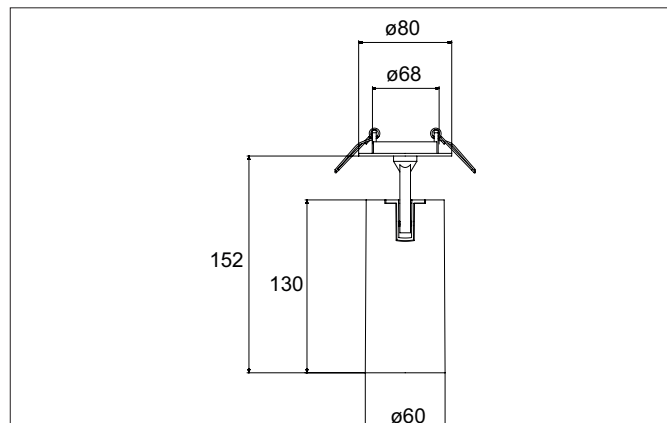

TRAXX MIDI LED semi-recessed spotlight, on/off switchable

Article no. 88793173

Light.
For Generations.**Tender**

LED semi-recessed spotlight, on/off switchable, Round. Ceiling cut-out \varnothing 68 mm, Installation depth 50 mm, Weight 0,400 kg, with rotattionssymmetrical, deep, wide distributed light intensity. optimal light distribution due to a glass transparent cover. Luminous flux 2.620 lm, Power 1 x 21 W, Light colour warm white, Correlated color temprature (CCT) 3.000 K, Colour rendering index CRI > 90, Rated life time L80/B50 at 25 °C: 50.000 h, Housing material: Aluminium, Colour: White structure, Permissible ambient temperature (ta): -20 °C - +25 °C, Protection class (EN 61140): II, Degree of protection (DIN EN 60529): IP20, .With electronic driver, on/off switchable.

Article data	
Article no.	88793173
GTIN	4251433973737
Series name	TRAXX MIDI
Short description	LED semi-recessed spotlight, on/off switchable
Material	Aluminium
Colour	White
Type of surface	Structure
Shape	Round
Built-in diameter	68 mm
Installation depth	50 mm
Weight	0.400 kg

TRAXX MIDI LED semi-recessed spotlight, on/off switchable

Article no. 88793173

Light.
For Generations.

Lighting technology	
Colour temperature	3.000 K
Light colour	White
Light output	Direct
Luminous flux	2,620 lm
System efficiency	125 lm/W
Colour rendering	CRI > 90
Reflector	High-gloss
Beam angle	30°
Light sharing	Symmetric

Packing data	
Gross weight	0.46 kg
Length of packaging	60 mm
Packaging width	60 mm
Packaging height	191 mm
Disposal at end of life	This product must not be disposed of with household waste. You are obliged, to dispose of such electrical waste separately. By disposing of electrical waste and other old or defective electronics separately, you support recycling or other forms of re-use. In that way you help to take care and to avoid that harmful substances get into the environment.