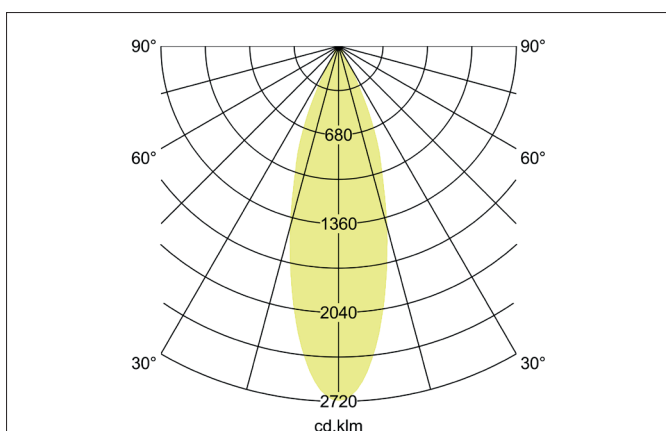

TRAXX MIDI LED semi-recessed spotlight, on/off switchable

Article no. 88793173

Light.
For Generations.**Tender**

LED semi-recessed spotlight, on/off switchable, Round. Ceiling cut-out \varnothing 68 mm, Installation depth 50 mm, Weight 0,400 kg, with rotattionssymmetrical, deep, wide distributed light intensity. optimal light distribution due to a glass transparent cover. Luminous flux 2.620 lm, Power 1 x 21 W, Light colour warm white, Correlated color temprature (CCT) 3.000 K, Colour rendering index CRI > 90, Rated life time L80/B50 at 25 °C: 50.000 h, Housing material: Aluminium, Colour: White structure, Permissible ambient temperature (ta): -20 °C - +25 °C, Protection class (EN 61140): II, Degree of protection (DIN EN 60529): IP20, .With electronic driver, on/off switchable.

Article data	
Article no.	88793173
GTIN	4251433973737
Series name	TRAXX MIDI
Short description	LED semi-recessed spotlight, on/off switchable
Material	Aluminium
Colour	White
Type of surface	Structure
Shape	Round
Built-in diameter	68 mm
Installation depth	50 mm
Weight	0.400 kg