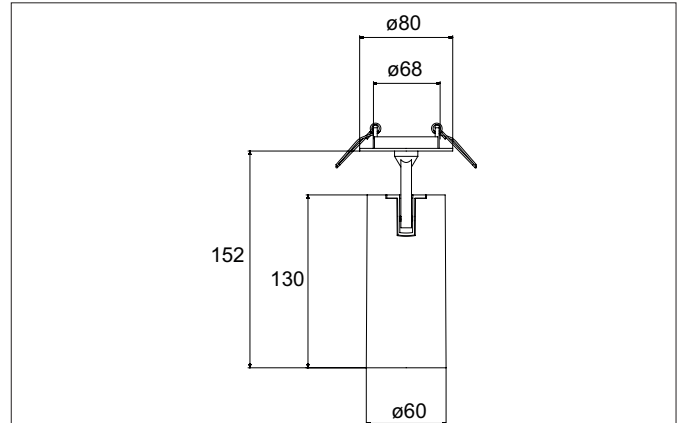

TRAXX MIDI LED semi-recessed spotlight, on/off switchable
 Article no. 88792174

Light.
 For Generations.

Tender
 LED semi-recessed spotlight, on/off switchable, Round. Ceiling cut-out Ø 68 mm, Installation depth 50 mm, Weight 0,400 kg, with rotattionssymmetrical, deep, wide distributed light intensity. optimal light distribution due to a glass transparent cover. Luminous flux 2.617 lm, Power 1 x 21 W, Light colour neutral white, Correlated color temprature (CCT) 4.000 K, Colour rendering index CRI > 90, Rated life time L80/B50 at 25 °C: 50.000 h, Housing material: Aluminium, Colour: White structure, Permissible ambient temperature (ta): -20 °C - +25 °C, Protection class (EN 61140): II, Degree of protection (DIN EN 60529): IP20, .With electronic driver, on/off switchable.

Article data	
Article no.	88792174
GTIN	4251433974536
Series name	TRAXX MIDI
Short description	LED semi-recessed spotlight, on/off switchable
Material	Aluminium
Colour	White
Type of surface	Structure
Shape	Round
Built-in diameter	68 mm
Installation depth	50 mm
Weight	0.400 kg

TRAXX MIDI LED semi-recessed spotlight, on/off switchable

Article no. 88792174

Light.
For Generations.

Lighting technology	
Colour temperature	4.000 K
Light colour	White
Light output	Direct
Luminous flux	2,617 lm
System efficiency	125 lm/W
Colour rendering	CRI > 90
Reflector	High-gloss
Beam angle	25°
Light sharing	Symmetric

Packing data	
Gross weight	0.46 kg
Length of packaging	60 mm
Packaging width	60 mm
Packaging height	191 mm
Disposal at end of life	This product must not be disposed of with household waste. You are obliged, to dispose of such electrical waste separately. By disposing of electrical waste and other old or defective electronics separately, you support recycling or other forms of re-use. In that way you help to take care and to avoid that harmful substances get into the environment.