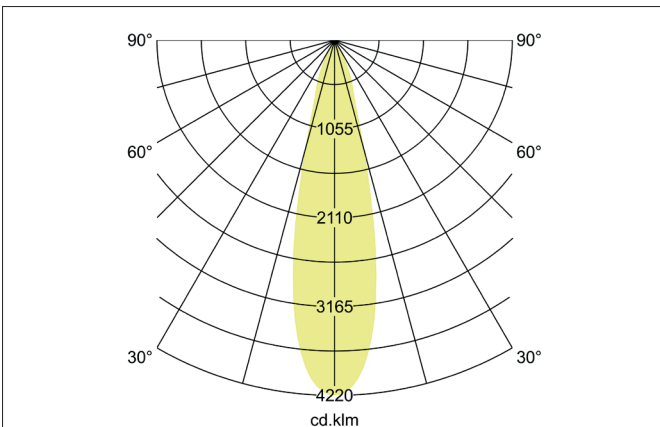

TRAXX MIDI LED semi-recessed spotlight, on/off switchable
 Article no. 88792174

Light.
 For Generations.

Tender
 LED semi-recessed spotlight, on/off switchable, Round. Ceiling cut-out Ø 68 mm, Installation depth 50 mm, Weight 0,400 kg, with rotattionssymmetrical, deep, wide distributed light intensity. optimal light distribution due to a glass transparent cover. Luminous flux 2.617 lm, Power 1 x 21 W, Light colour neutral white, Correlated color temprature (CCT) 4.000 K, Colour rendering index CRI > 90, Rated life time L80/B50 at 25 °C: 50.000 h, Housing material: Aluminium, Colour: White structure, Permissible ambient temperature (ta): -20 °C - +25 °C, Protection class (EN 61140): II, Degree of protection (DIN EN 60529): IP20, .With electronic driver, on/off switchable.

Article data	
Article no.	88792174
GTIN	4251433974536
Series name	TRAXX MIDI
Short description	LED semi-recessed spotlight, on/off switchable
Material	Aluminium
Colour	White
Type of surface	Structure
Shape	Round
Built-in diameter	68 mm
Installation depth	50 mm
Weight	0.400 kg