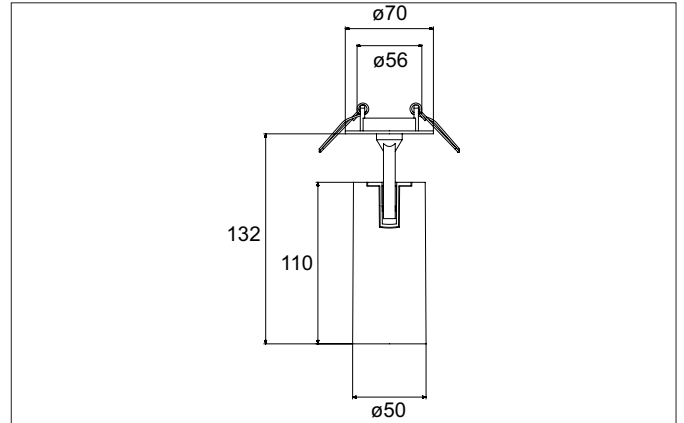

TRAXX MINI LED semi-recessed spotlight, on/off switchable

Article no. 88786173

Light.
For Generations.

Tender
LED semi-recessed spotlight, on/off switchable, Round. Ceiling cut-out Ø 56 mm, Installation depth 50 mm, Weight 0,300 kg, with rotattionssymmetrical, deep, wide distributed light intensity. optimal light distribution due to a glass transparent cover. Luminous flux 1.756 lm, Power 1 x 14,5 W, Light colour warm white, Correlated color temprature (CCT) 3.000 K, Colour rendering index CRI > 90, Rated life time L80/B50 at 25 °C: 50.000 h, Housing material: Aluminium, Colour: White structure, Permissible ambient temperature (ta): -20 °C - +25 °C, Protection class (EN 61140): II, Degree of protection (DIN EN 60529): IP20, .With electronic driver, on/off switchable.

Article data	
Article no.	88786173
GTIN	4251433973720
Series name	TRAXX MINI
Short description	LED semi-recessed spotlight, on/off switchable
Material	Aluminium
Colour	White
Type of surface	Structure
Shape	Round
Built-in diameter	56 mm
Installation depth	50 mm
Weight	0.300 kg

TRAXX MINI LED semi-recessed spotlight, on/off switchable

Article no. 88786173

Light.
For Generations.

Lighting technology	
Colour temperature	3.000 K
Light colour	White
Light output	Direct
Luminous flux	1,756 lm
System efficiency	121 lm/W
Colour rendering	CRI > 90
Reflector	High-gloss
Beam angle	60°
Light sharing	Symmetric

Packing data	
Gross weight	0.35 kg
Length of packaging	50 mm
Packaging width	50 mm
Packaging height	171 mm
Disposal at end of life	This product must not be disposed of with household waste. You are obliged, to dispose of such electrical waste separately. By disposing of electrical waste and other old or defective electronics separately, you support recycling or other forms of re-use. In that way you help to take care and to avoid that harmful substances get into the environment.