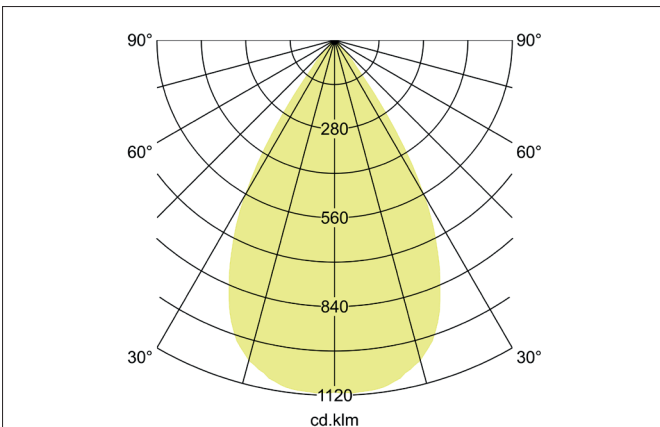

TRAXX MINI LED semi-recessed spotlight, on/off switchable

Article no. 88786173

Light.
For Generations.

Tender
LED semi-recessed spotlight, on/off switchable, Round. Ceiling cut-out Ø 56 mm, Installation depth 50 mm, Weight 0,300 kg, with rotattionssymmetrical, deep, wide distributed light intensity. optimal light distribution due to a glass transparent cover. Luminous flux 1.756 lm, Power 1 x 14,5 W, Light colour warm white, Correlated color temprature (CCT) 3.000 K, Colour rendering index CRI > 90, Rated life time L80/B50 at 25 °C: 50.000 h, Housing material: Aluminium, Colour: White structure, Permissible ambient temperature (ta): -20 °C - +25 °C, Protection class (EN 61140): II, Degree of protection (DIN EN 60529): IP20, .With electronic driver, on/off switchable.

Article data	
Article no.	88786173
GTIN	4251433973720
Series name	TRAXX MINI
Short description	LED semi-recessed spotlight, on/off switchable
Material	Aluminium
Colour	White
Type of surface	Structure
Shape	Round
Built-in diameter	56 mm
Installation depth	50 mm
Weight	0.300 kg

TRAXX MINI LED semi-recessed spotlight, on/off switchable

Article no. 88786173

Light.
For Generations.

Lighting technology	
Colour temperature	3.000 K
Light colour	White
Light output	Direct
Luminous flux	1,756 lm
System efficiency	121 lm/W
Colour rendering	CRI > 90
Reflector	High-gloss
Beam angle	60°
Light sharing	Symmetric