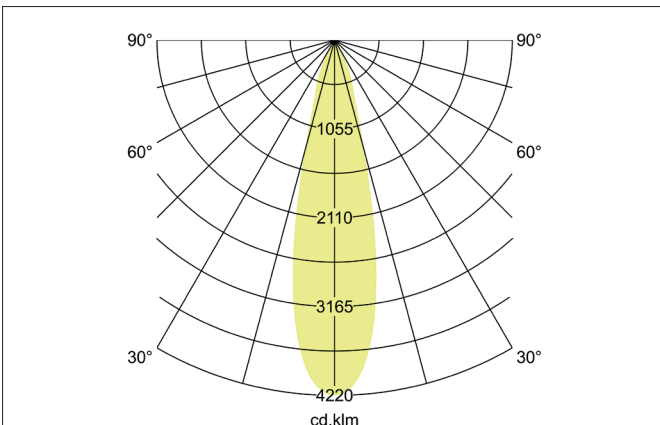

**TRAXX MIDI LED semi-recessed spotlight, on/off switchable**  
 Article no. 88792183

Light.  
 For Generations.

**Tender**  
 LED semi-recessed spotlight, on/off switchable, Round. Ceiling cut-out Ø 68 mm, Installation depth 50 mm, Weight 0,400 kg, with rotattionssymmetrical, deep, wide distributed light intensity. optimal light distribution due to a glass transparent cover. Luminous flux 2.702 lm, Power 1 x 21 W, Light colour warm white, Correlated color temprature (CCT) 3.000 K, Colour rendering index CRI > 90, Rated life time L80/B50 at 25 °C: 50.000 h, Housing material: Aluminium, Colour: Black structure, Permissible ambient temperature (ta): -20 °C - +25 °C, Protection class (EN 61140): II, Degree of protection (DIN EN 60529): IP20, .With electronic driver, on/off switchable.

Article data	
Article no.	88792183
GTIN	4251433974901
Series name	TRAXX MIDI
Short description	LED semi-recessed spotlight, on/off switchable
Material	Aluminium
Colour	Black
Type of surface	Structure
Shape	Round
Built-in diameter	68 mm
Installation depth	50 mm
Weight	0.400 kg