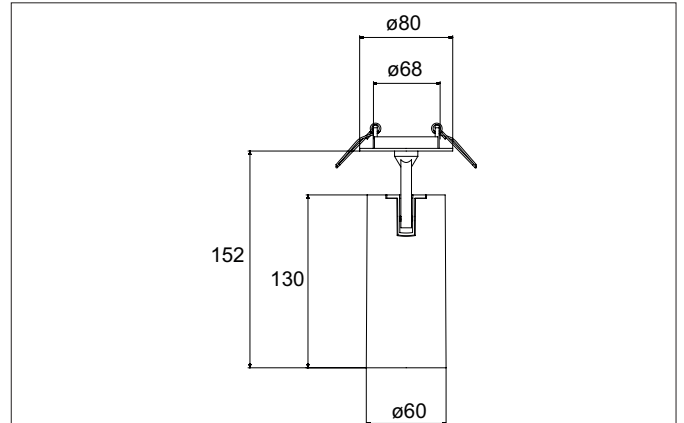

**TRAXX MIDI LED semi-recessed spotlight, on/off switchable**  
 Article no. 88792183

Light.  
 For Generations.

**Tender**  
 LED semi-recessed spotlight, on/off switchable, Round. Ceiling cut-out Ø 68 mm, Installation depth 50 mm, Weight 0,400 kg, with rotattionssymmetrical, deep, wide distributed light intensity. optimal light distribution due to a glass transparent cover. Luminous flux 2.702 lm, Power 1 x 21 W, Light colour warm white, Correlated color temprature (CCT) 3.000 K, Colour rendering index CRI > 90, Rated life time L80/B50 at 25 °C: 50.000 h, Housing material: Aluminium, Colour: Black structure, Permissible ambient temperature (ta): -20 °C - +25 °C, Protection class (EN 61140): II, Degree of protection (DIN EN 60529): IP20, .With electronic driver, on/off switchable.

Article data	
Article no.	88792183
GTIN	4251433974901
Series name	TRAXX MIDI
Short description	LED semi-recessed spotlight, on/off switchable
Material	Aluminium
Colour	Black
Type of surface	Structure
Shape	Round
Built-in diameter	68 mm
Installation depth	50 mm
Weight	0.400 kg

**TRAXX MIDI LED semi-recessed spotlight, on/off switchable**

Article no. 88792183

Light.  
For Generations.

Lighting technology	
Colour temperature	3.000 K
Light colour	White
Light output	Direct
Luminous flux	2,702 lm
System efficiency	129 lm/W
Colour rendering	CRI > 90
Reflector	High-gloss
Beam angle	25°
Light sharing	Symmetric

Packing data	
Gross weight	0.46 kg
Length of packaging	60 mm
Packaging width	60 mm
Packaging height	191 mm
Disposal at end of life	This product must not be disposed of with household waste. You are obliged, to dispose of such electrical waste separately. By disposing of electrical waste and other old or defective electronics separately, you support recycling or other forms of re-use. In that way you help to take care and to avoid that harmful substances get into the environment.