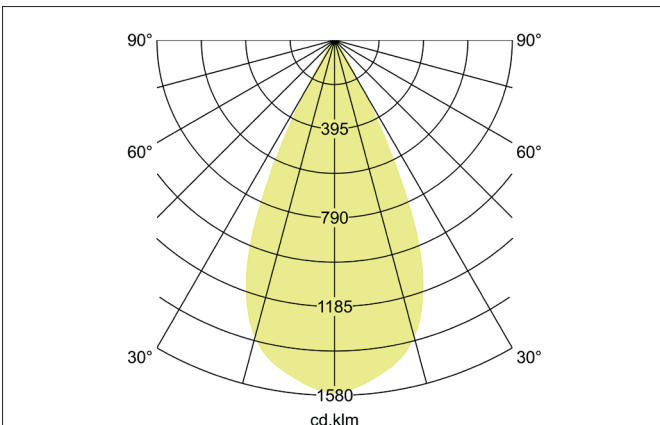

**TRAXX MIDI LED semi-recessed spotlight, on/off switchable**  
 Article no. 88795165

Light.  
 For Generations.

**Tender**  
 LED semi-recessed spotlight, on/off switchable, Round. Ceiling cut-out Ø 68 mm, Installation depth 50 mm, Weight 0,400 kg, with rotattionssymmetrical, deep, wide distributed light intensity. optimal light distribution due to a glass transparent cover. Luminous flux 2.586 lm, Power 1 x 21 W, Light colour neutral white, Correlated color temprature (CCT) 3.500 K, Colour rendering index CRI > 90, Rated life time L80/B50 at 25 °C: 50.000 h, Housing material: Aluminium, Colour: Silver structure, Permissible ambient temperature (ta): -20 °C - +25 °C, Protection class (EN 61140): II, Degree of protection (DIN EN 60529): IP20, .With electronic driver, on/off switchable.

Article data	
Article no.	88795165
GTIN	4251433972976
Series name	TRAXX MIDI
Short description	LED semi-recessed spotlight, on/off switchable
Material	Aluminium
Colour	Silver
Type of surface	Structure
Shape	Round
Built-in diameter	68 mm
Installation depth	50 mm
Weight	0.400 kg