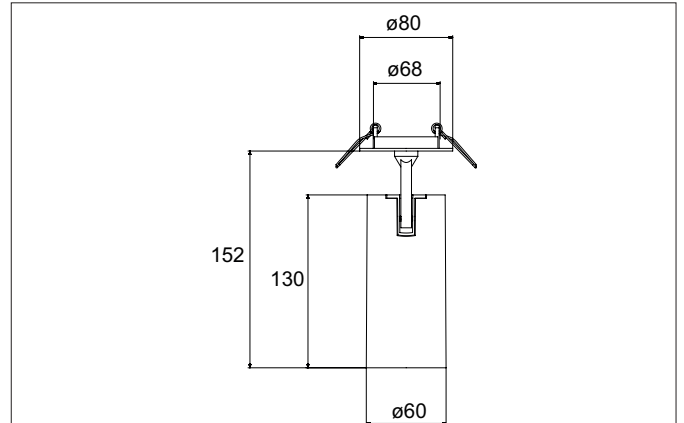

**TRAXX MIDI LED semi-recessed spotlight, on/off switchable**  
 Article no. 88795165

Light.  
 For Generations.

**Tender**  
 LED semi-recessed spotlight, on/off switchable, Round. Ceiling cut-out Ø 68 mm, Installation depth 50 mm, Weight 0,400 kg, with rotattionssymmetrical, deep, wide distributed light intensity. optimal light distribution due to a glass transparent cover. Luminous flux 2.586 lm, Power 1 x 21 W, Light colour neutral white, Correlated color temprature (CCT) 3.500 K, Colour rendering index CRI > 90, Rated life time L80/B50 at 25 °C: 50.000 h, Housing material: Aluminium, Colour: Silver structure, Permissible ambient temperature (ta): -20 °C - +25 °C, Protection class (EN 61140): II, Degree of protection (DIN EN 60529): IP20, .With electronic driver, on/off switchable.

Article data	
Article no.	88795165
GTIN	4251433972976
Series name	TRAXX MIDI
Short description	LED semi-recessed spotlight, on/off switchable
Material	Aluminium
Colour	Silver
Type of surface	Structure
Shape	Round
Built-in diameter	68 mm
Installation depth	50 mm
Weight	0.400 kg

**TRAXX MIDI LED semi-recessed spotlight, on/off switchable**

Article no. 88795165

Light.  
For Generations.

Lighting technology	
Colour temperature	3.500 K
Light colour	White
Light output	Direct
Luminous flux	2,586 lm
System efficiency	123 lm/W
Colour rendering	CRI > 90
Reflector	High-gloss
Beam angle	50°
Light sharing	Symmetric

Packing data	
Gross weight	0.46 kg
Length of packaging	60 mm
Packaging width	60 mm
Packaging height	191 mm
Disposal at end of life	This product must not be disposed of with household waste. You are obliged, to dispose of such electrical waste separately. By disposing of electrical waste and other old or defective electronics separately, you support recycling or other forms of re-use. In that way you help to take care and to avoid that harmful substances get into the environment.