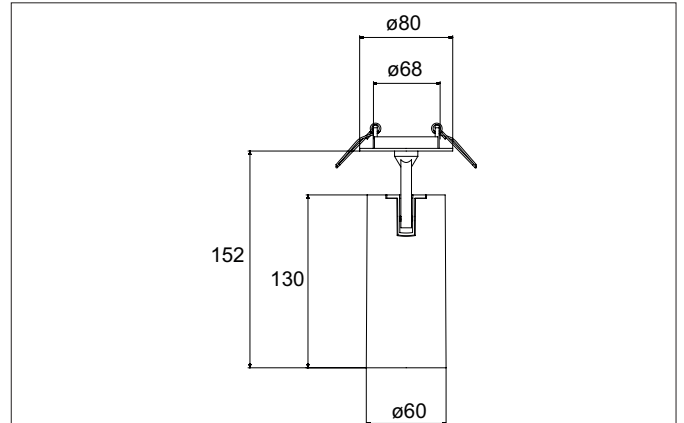

**TRAXX MIDI LED semi-recessed spotlight, on/off switchable**  
 Article no. 88792164

Light.  
 For Generations.

**Tender**  
 LED semi-recessed spotlight, on/off switchable, Round. Ceiling cut-out Ø 68 mm, Installation depth 50 mm, Weight 0,400 kg, with rotattionssymmetrical, deep, wide distributed light intensity. optimal light distribution due to a glass transparent cover. Luminous flux 2.617 lm, Power 1 x 21 W, Light colour neutral white, Correlated color temprature (CCT) 4.000 K, Colour rendering index CRI > 90, Rated life time L80/B50 at 25 °C: 50.000 h, Housing material: Aluminium, Colour: Silver structure, Permissible ambient temperature (ta): -20 °C - +25 °C, Protection class (EN 61140): II, Degree of protection (DIN EN 60529): IP20, .With electronic driver, on/off switchable.

Article data	
Article no.	88792164
GTIN	4251433973324
Series name	TRAXX MIDI
Short description	LED semi-recessed spotlight, on/off switchable
Material	Aluminium
Colour	Silver
Type of surface	Structure
Shape	Round
Built-in diameter	68 mm
Installation depth	50 mm
Weight	0.400 kg

**TRAXX MIDI LED semi-recessed spotlight, on/off switchable**

Article no. 88792164

Light.  
For Generations.

Lighting technology	
Colour temperature	4.000 K
Light colour	White
Light output	Direct
Luminous flux	2,617 lm
System efficiency	125 lm/W
Colour rendering	CRI > 90
Reflector	High-gloss
Beam angle	25°
Light sharing	Symmetric

Packing data	
Gross weight	0.46 kg
Length of packaging	60 mm
Packaging width	60 mm
Packaging height	191 mm
Disposal at end of life	This product must not be disposed of with household waste. You are obliged, to dispose of such electrical waste separately. By disposing of electrical waste and other old or defective electronics separately, you support recycling or other forms of re-use. In that way you help to take care and to avoid that harmful substances get into the environment.