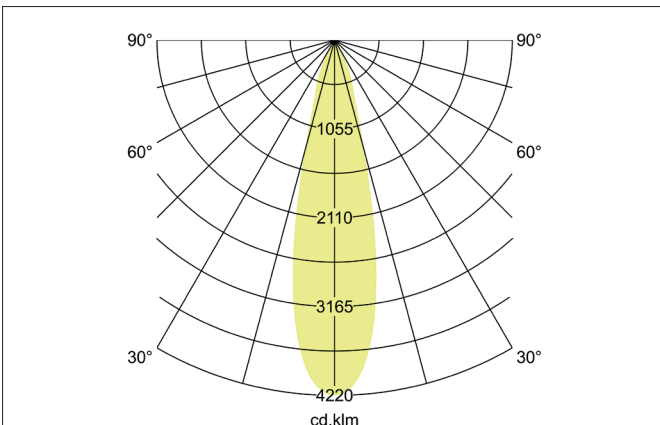

**TRAXX MIDI LED semi-recessed spotlight, on/off switchable**  
 Article no. 88792164

Light.  
 For Generations.

**Tender**  
 LED semi-recessed spotlight, on/off switchable, Round. Ceiling cut-out Ø 68 mm, Installation depth 50 mm, Weight 0,400 kg, with rotattionssymmetrical, deep, wide distributed light intensity. optimal light distribution due to a glass transparent cover. Luminous flux 2.617 lm, Power 1 x 21 W, Light colour neutral white, Correlated color temprature (CCT) 4.000 K, Colour rendering index CRI > 90, Rated life time L80/B50 at 25 °C: 50.000 h, Housing material: Aluminium, Colour: Silver structure, Permissible ambient temperature (ta): -20 °C - +25 °C, Protection class (EN 61140): II, Degree of protection (DIN EN 60529): IP20, .With electronic driver, on/off switchable.

Article data	
Article no.	88792164
GTIN	4251433973324
Series name	TRAXX MIDI
Short description	LED semi-recessed spotlight, on/off switchable
Material	Aluminium
Colour	Silver
Type of surface	Structure
Shape	Round
Built-in diameter	68 mm
Installation depth	50 mm
Weight	0.400 kg