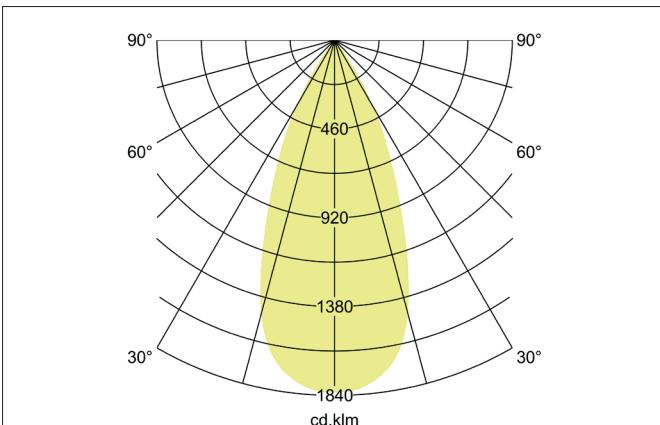

TRAXX MAXI LED recessed spotlight, on/off switchable
 Article no. 88764165

Light.
 For Generations.

Tender

LED recessed spotlight, on/off switchable, Round. Ceiling cut-out Ø 120 mm, Installation depth 130 mm, Weight 1,220 kg, with rotations-symmetrical, deep, wide distributed light intensity. optimal light distribution due to a glass transparent cover. Luminous flux 3.693 lm, Power 1 x 27 W, Light colour neutral white, Correlated color temprature (CCT) 3.500 K, Colour rendering index CRI > 90, Rated life time L80/ B50 at 25 °C: 50.000 h, Housing material: Aluminium / Glass / Plastic, Colour: Silver structure, Permissible ambient temperature (ta): -20 °C - +25 °C, Protection class (EN 61140): II, Degree of protection (DIN EN 60529): IP20, .With electronic driver, on/off switchable.

Article data	
Article no.	88764165
GTIN	4251433972730
Series name	TRAXX MAXI
Short description	LED recessed spotlight, on/off switchable
Material	Aluminium / Glass / Plastic
Colour	Silver
Type of surface	Structure
Shape	Round
Built-in diameter	120 mm
Installation depth	130 mm
Weight	1.220 kg

TRAXX MAXI LED recessed spotlight, on/off switchable

Article no. 88764165

Light.
For Generations.

Lighting technology	
Colour temperature	3.500 K
Light colour	White
Light output	Direct
Luminous flux	3,693 lm
System efficiency	137 lm/W
Colour rendering	CRI > 90
Reflector	High-gloss
Beam angle	40°
Light sharing	Symmetric