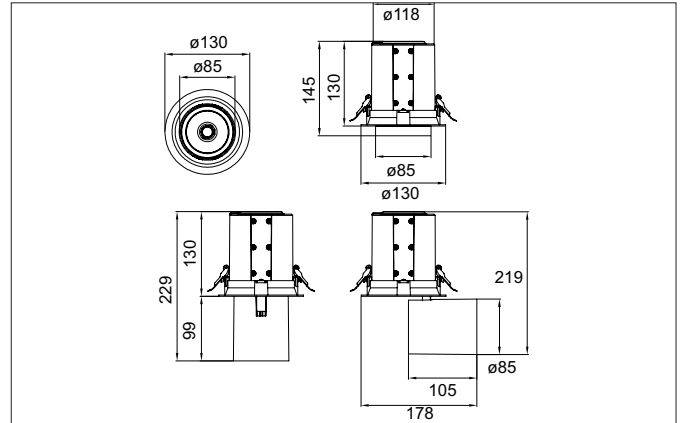

TRAXX MAXI LED recessed spotlight, on/off switchable

Article no. 88764173

Light.
For Generations.**Tender**

LED recessed spotlight, on/off switchable, Round. Ceiling cut-out Ø 120 mm, Installation depth 130 mm, Weight 1,220 kg, with rotations-symmetrical, deep, wide distributed light intensity. optimal light distribution due to a glass transparent cover. Luminous flux 3.709 lm, Power 1 x 27 W, Light colour warm white, Correlated color temperature (CCT) 3.000 K, Colour rendering index CRI > 90, Rated life time L80/B50 at 25 °C: 50.000 h, Housing material: Aluminium / Glass / Plastic, Colour: White structure, Permissible ambient temperature (ta): -20 °C - +25 °C, Protection class (EN 61140): II, Degree of protection (DIN EN 60529): IP20, .With electronic driver, on/off switchable.

Article data	
Article no.	88764173
GTIN	4251433973508
Series name	TRAXX MAXI
Short description	LED recessed spotlight, on/off switchable
Material	Aluminium / Glass / Plastic
Colour	White
Type of surface	Structure
Shape	Round
Built-in diameter	120 mm
Installation depth	130 mm
Weight	1.220 kg

TRAXX MAXI LED recessed spotlight, on/off switchable

Article no. 88764173

Light.
For Generations.

Lighting technology	
Colour temperature	3.000 K
Light colour	White
Light output	Direct
Luminous flux	3,709 lm
System efficiency	137 lm/W
Colour rendering	CRI > 90
Reflector	High-gloss
Beam angle	40°
Light sharing	Symmetric

Packing data	
Gross weight	1.338 kg
Length of packaging	175 mm
Packaging width	175 mm
Packaging height	150 mm
Disposal at end of life	This product must not be disposed of with household waste. You are obliged, to dispose of such electrical waste separately. By disposing of electrical waste and other old or defective electronics separately, you support recycling or other forms of re-use. In that way you help to take care and to avoid that harmful substances get into the environment.