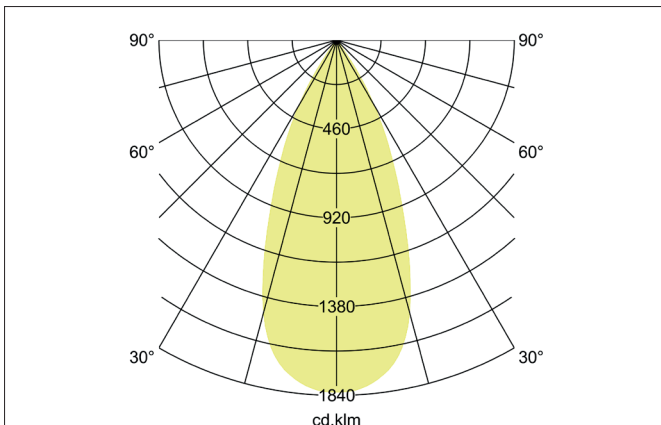

TRAXX MAXI LED recessed spotlight, on/off switchable

Article no. 88764173

Light.
For Generations.**Tender**

LED recessed spotlight, on/off switchable, Round. Ceiling cut-out Ø 120 mm, Installation depth 130 mm, Weight 1,220 kg, with rotations-symmetrical, deep, wide distributed light intensity. optimal light distribution due to a glass transparent cover. Luminous flux 3.709 lm, Power 1 x 27 W, Light colour warm white, Correlated color temperature (CCT) 3.000 K, Colour rendering index CRI > 90, Rated life time L80/B50 at 25 °C: 50.000 h, Housing material: Aluminium / Glass / Plastic, Colour: White structure, Permissible ambient temperature (ta): -20 °C - +25 °C, Protection class (EN 61140): II, Degree of protection (DIN EN 60529): IP20, .With electronic driver, on/off switchable.

Article data	
Article no.	88764173
GTIN	4251433973508
Series name	TRAXX MAXI
Short description	LED recessed spotlight, on/off switchable
Material	Aluminium / Glass / Plastic
Colour	White
Type of surface	Structure
Shape	Round
Built-in diameter	120 mm
Installation depth	130 mm
Weight	1.220 kg

TRAXX MAXI LED recessed spotlight, on/off switchable

Article no. 88764173

Light.
For Generations.

Lighting technology	
Colour temperature	3.000 K
Light colour	White
Light output	Direct
Luminous flux	3,709 lm
System efficiency	137 lm/W
Colour rendering	CRI > 90
Reflector	High-gloss
Beam angle	40°
Light sharing	Symmetric