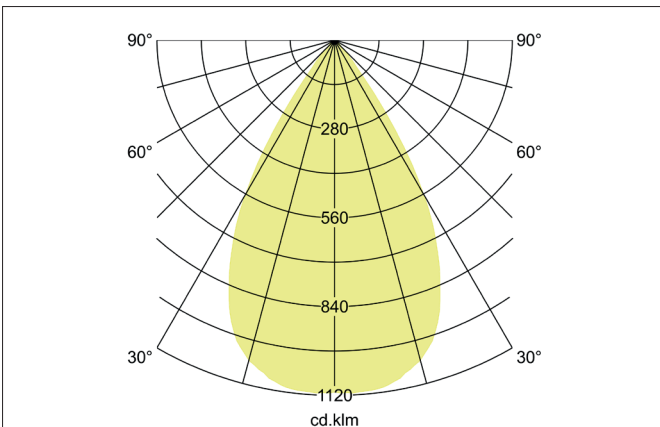

TRAXX MINI LED semi-recessed spotlight, on/off switchable
 Article no. 88786174

Light.
 For Generations.

Tender
 LED semi-recessed spotlight, on/off switchable, Round. Ceiling cut-out Ø 56 mm, Installation depth 50 mm, Weight 0,300 kg, with rotati-onssymmetrical, deep, wide distributed light intensity. optimal light distribution due to a glass transparent cover. Luminous flux 1.782 lm, Power 1 x 14,5 W, Light colour neutral white, Correlated color temprature (CCT) 4.000 K, Colour rendering index CRI > 90, Rated life time L80/B50 at 25 °C: 50.000 h, Housing material: Aluminium, Colour: White structure, Permissible ambient temperature (ta): -20 °C - +25 °C, Protection class (EN 61140): II, Degree of protection (DIN EN 60529): IP20, .With electronic driver, on/off switchable.

Article data	
Article no.	88786174
GTIN	4251433974512
Series name	TRAXX MINI
Short description	LED semi-recessed spotlight, on/off switchable
Material	Aluminium
Colour	White
Type of surface	Structure
Shape	Round
Built-in diameter	56 mm
Installation depth	50 mm
Weight	0.300 kg

TRAXX MINI LED semi-recessed spotlight, on/off switchable

Article no. 88786174

Light.
For Generations.

Lighting technology	
Colour temperature	4.000 K
Light colour	White
Light output	Direct
Luminous flux	1,782 lm
System efficiency	123 lm/W
Colour rendering	CRI > 90
Reflector	High-gloss
Beam angle	60°
Light sharing	Symmetric