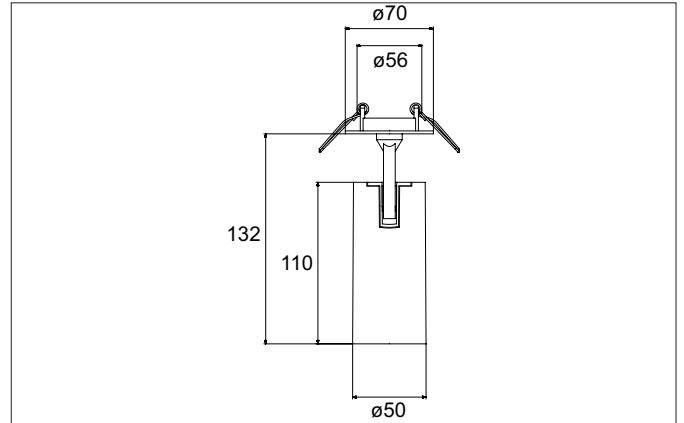

TRAXX MINI LED semi-recessed spotlight, on/off switchable
 Article no. 88786174

Light.
 For Generations.

Tender
 LED semi-recessed spotlight, on/off switchable, Round. Ceiling cut-out Ø 56 mm, Installation depth 50 mm, Weight 0,300 kg, with rotati-onssymmetrical, deep, wide distributed light intensity. optimal light distribution due to a glass transparent cover. Luminous flux 1.782 lm, Power 1 x 14,5 W, Light colour neutral white, Correlated color temprature (CCT) 4.000 K, Colour rendering index CRI > 90, Rated life time L80/B50 at 25 °C: 50.000 h, Housing material: Aluminium, Colour: White structure, Permissible ambient temperature (ta): -20 °C - +25 °C, Protection class (EN 61140): II, Degree of protection (DIN EN 60529): IP20, .With electronic driver, on/off switchable.

Article data	
Article no.	88786174
GTIN	4251433974512
Series name	TRAXX MINI
Short description	LED semi-recessed spotlight, on/off switchable
Material	Aluminium
Colour	White
Type of surface	Structure
Shape	Round
Built-in diameter	56 mm
Installation depth	50 mm
Weight	0.300 kg

TRAXX MINI LED semi-recessed spotlight, on/off switchable

Article no. 88786174

Light.
For Generations.

Lighting technology	
Colour temperature	4.000 K
Light colour	White
Light output	Direct
Luminous flux	1,782 lm
System efficiency	123 lm/W
Colour rendering	CRI > 90
Reflector	High-gloss
Beam angle	60°
Light sharing	Symmetric

Packing data	
Gross weight	0.35 kg
Length of packaging	50 mm
Packaging width	50 mm
Packaging height	171 mm
Disposal at end of life	This product must not be disposed of with household waste. You are obliged, to dispose of such electrical waste separately. By disposing of electrical waste and other old or defective electronics separately, you support recycling or other forms of re-use. In that way you help to take care and to avoid that harmful substances get into the environment.