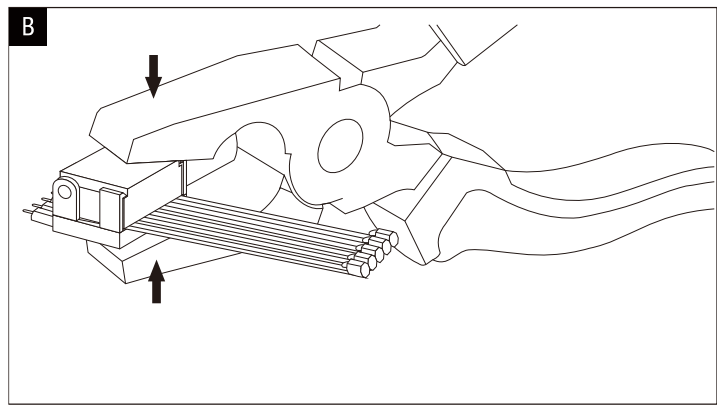

798.29

1x 2x 1x

- MaxLED 500 Stripe
- MaxLED 1000 Stripe
- MaxLED RGB Stripe
- MaxLED Tunable White Stripe
- MaxLED RGBW Stripe

- MaxLED 500/MaxLED 1000 → max.144W /6A
- MaxLED RGB → max.144W /6A
- MaxLED Tunable White → max.144W /6A
- MaxLED RGBW → max.96W /4A