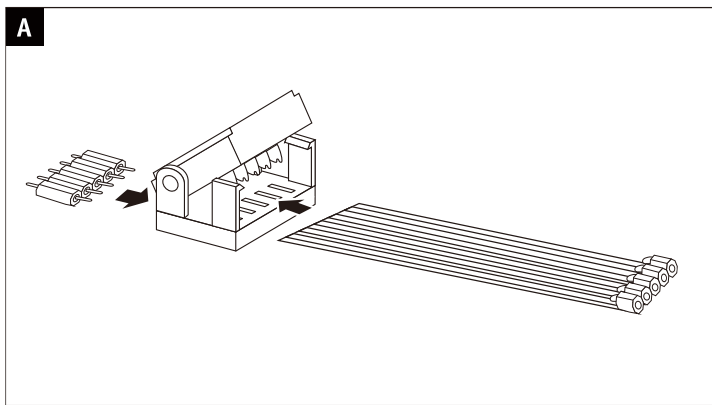

798.29

1x 2x 1x

- MaxLED 500 Stripe
- MaxLED 1000 Stripe
- MaxLED RGB Stripe
- MaxLED Tunable White Stripe
- MaxLED RGBW Stripe

- MaxLED 500/MaxLED 1000 → max.144W /6A
- MaxLED RGB → max.144W /6A
- MaxLED Tunable White → max.144W /6A
- MaxLED RGBW → max.96W /4A