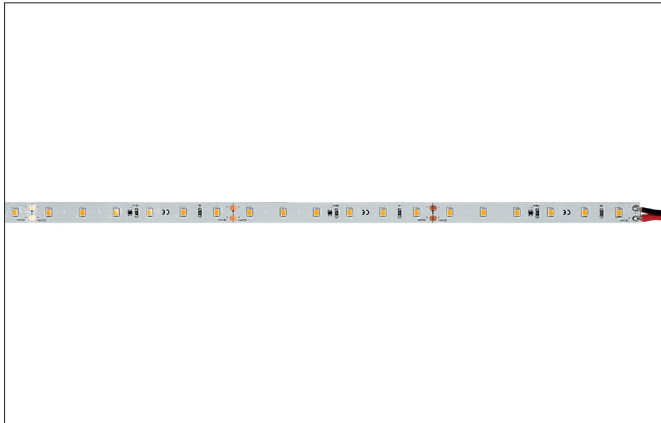

QUALITYFLEX Performance LED flex lighting, 100 mm, CRI > 95, 3.0**W / m, IP00**

Article no. 76301004

Light.
For Generations.**Tender**

QualityFlex Performance flex lighting 100 mm, CRI > 95, 3 W / m, IP00, white, 4.000K, CRI > 95. LED flex lighting for decorative, technical as well as efficient lighting of light coves, linear applications and backlighting, basic or general lighting of rooms, architectural applications and for areas where high illumination is required, such as indirect or direct lighting, luminous ceilings, gastronomy lighting and much more. Length: 100.0 mm Lamp power per meter: 3.0 W/m, Luminous flux per meter: 282.0 lm/m, Degree of protection: IP00, Protection class: III, Voltage: 24V DC, Beam angle: 120.0 °, 60 LEDs per meter, Chip distance (Short Pitch) : 16,7mm. For individual application, the LED flex board can be used all 100 mm be cut back. The maximum system length of 30.000mm must not be exceeded with one feed-in.

Product Benefits

- Suitable for indoor use.
- Ideal for decorative lighting and backlighting of furniture and objects.
- Very high color rendering with CRI>95.
- Up to 30 meters can be realized with one feed.
- Pitch size of 100 millimeters.
- Dimmable with appropriate accessories.

QUALITYFLEX Performance LED flex lighting, 100 mm, CRI > 95, 3.0**W / m, IP00**

Article no. 76301004

Light.
For Generations.

| Article data | |
|-------------------------------|------------------------------------------------------|
| Article no. | 76301004 |
| GTIN | 4251433928652 |
| Series name | QUALITYFLEX Performance |
| Short description | LED flex lighting, 100 mm, CRI > 95, 3.0 W / m, IP00 |
| Colour | White |
| Length | 100 mm |
| Width | 10 mm |
| Hight | 1.4 mm |
| Scope of delivery | Including 1 x mounting instruction |
| Weight | 0.002 kg |
| Length of the connection line | 350 mm |