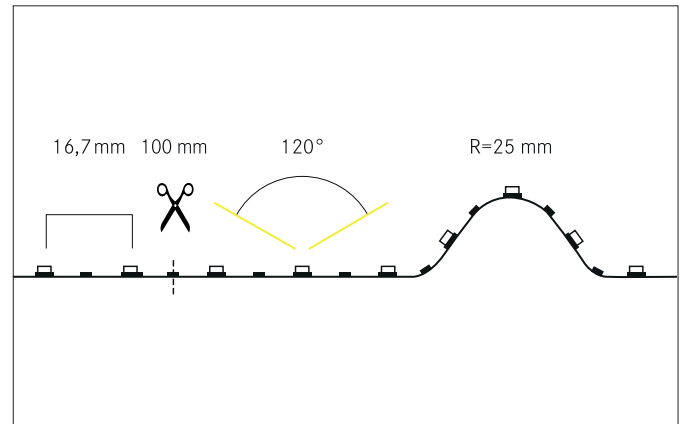

QUALITYFLEX Performance LED flex lighting, 100 mm, CRI > 95, 3.0**W / m, IP00**

Article no. 76301004

Light.
For Generations.**Tender**

QualityFlex Performance flex lighting 100 mm, CRI > 95, 3 W / m, IP00, white, 4.000K, CRI > 95. LED flex lighting for decorative, technical as well as efficient lighting of light coves, linear applications and backlighting, basic or general lighting of rooms, architectural applications and for areas where high illumination is required, such as indirect or direct lighting, luminous ceilings, gastronomy lighting and much more. Length: 100.0 mm Lamp power per meter: 3.0 W/m, Luminous flux per meter: 282.0 lm/m, Degree of protection: IP00, Protection class: III, Voltage: 24V DC, Beam angle: 120.0 °, 60 LEDs per meter, Chip distance (Short Pitch) : 16,7mm. For individual application, the LED flex board can be used all 100 mm be cut back. The maximum system length of 30.000mm must not be exceeded with one feed-in.

QUALITYFLEX Performance LED flex lighting, 100 mm, CRI > 95, 3.0**W / m, IP00**

Article no. 76301004

Light.
For Generations.

| Article data | |
|-------------------------------|------------------------------------------------------|
| Article no. | 76301004 |
| GTIN | 4251433928652 |
| Series name | QUALITYFLEX Performance |
| Short description | LED flex lighting, 100 mm, CRI > 95, 3.0 W / m, IP00 |
| Colour | White |
| Length | 100 mm |
| Width | 10 mm |
| Hight | 1.4 mm |
| Scope of delivery | Including 1 x mounting instruction |
| Weight | 0.002 kg |
| Length of the connection line | 350 mm |