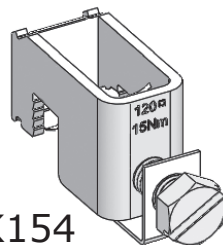

ZK891

ZK157

ZK81

ZK154

ZK178

X: 20mm
30mm
40mm
55mm
75mm
115mm

			<p>www.striebelundjohn.com</p>
--	--	--	---

VS81EK