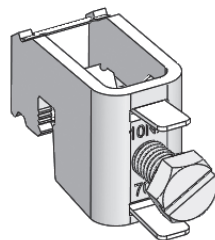

ZK891

ZK157

ZK81

ZK154

ZK178

X: 20mm
30mm
40mm
55mm
75mm
115mm

			<p>www.striebelundjohn.com</p>
--	--	--	---

VS81EK