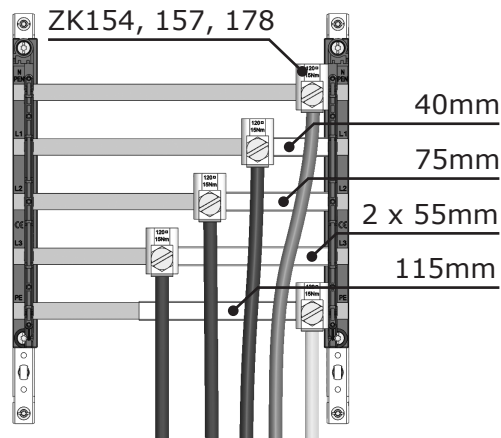

ZK891

ZK157

ZK81

ZK154

ZK178

X: 20mm
30mm
40mm
55mm
75mm
115mm

			<p>www.striebelundjohn.com</p>
--	--	--	---

VS81EK