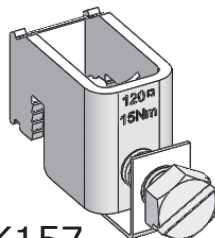

ZK891

ZK157

ZK81

ZK154

ZK178

X: 20mm
30mm
40mm
55mm
75mm
115mm

			<p>www.striebelundjohn.com</p>
--	--	--	---

VS81EK