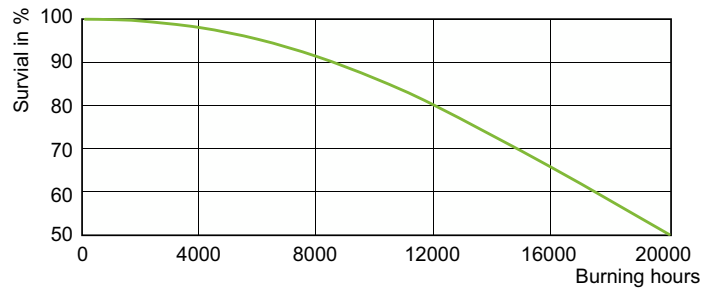

MASTER CityWhite CDO-TT Plus

Lebensdauer

Lumen Maintenance Diagram - MASTER CityWh CDO-TT Plus 70W/942 E27

HID, CDO-TT Plus 70W, 150W /942