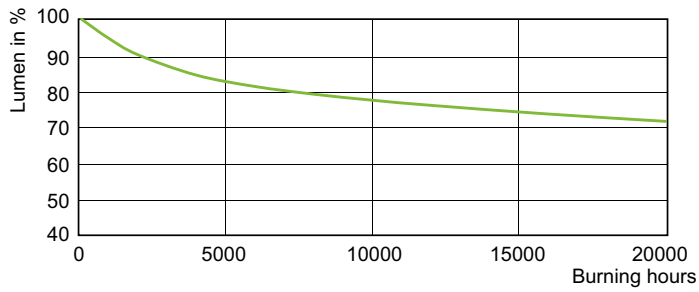

MASTER CityWhite CDO-TT Plus

Lebensdauer

Lumen Maintenance Diagram - MASTER CityWh CDO-TT Plus 70W/942 E27

HID, CDO-TT Plus 70W, 150W /942