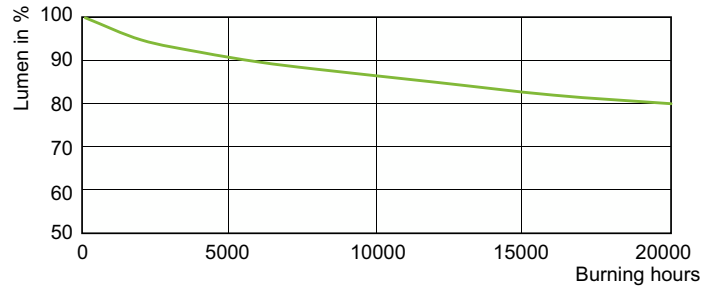

Photometrische Daten

Light Distribution Diagram - MASTER CityWh CDO-TT Plus 100W/828 E40

Spectral Power Distribution Colour - MASTER CityWh CDO-TT Plus 100W/828 E40

MASTER CityWhite CDO-TT Plus

Lebensdauer