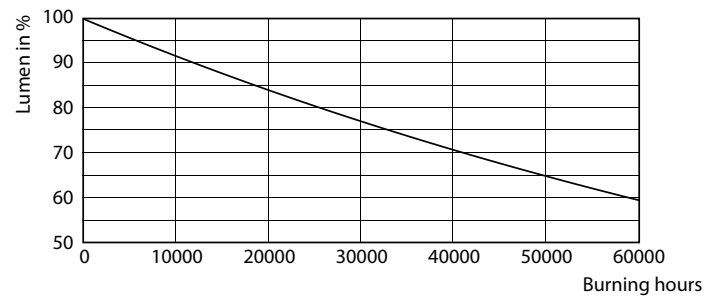

Abmessungsskizzen

Product	D	C
MAS LED ExpertColor 6.7-35W MR16 930 36D	50,5 mm	46 mm

MASTER LEDspot MR16 ExpertColor

Photometrische Daten

Spectral Power Distribution Colour - MAS LED ExpertColor 6.7-35W MR16 930 36D

Accent Lighting Spots - MAS LED ExpertColor 6.7-35W MR16 930 36D

Light Distribution Diagram - MAS LED ExpertColor 6.7-35W MR16 930 36D

Lebensdauer

Life Expectancy Diagram

Lumen Maintenance Diagram - MAS LED ExpertColor 6.7-35W MR16 930 36D