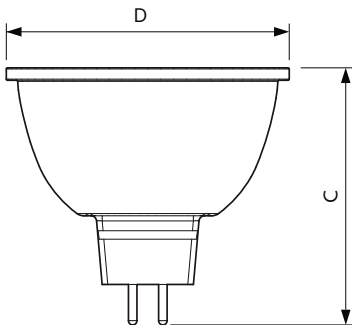

Abmessungsskizzen

Product	D	C
MAS LED ExpertColor 6.7-35W MR16 930 36D	50,5 mm	46 mm

MASTER LEDspot MR16 ExpertColor

Photometrische Daten

Spectral Power Distribution Colour - MAS LED ExpertColor 6.7-35W MR16 930 36D