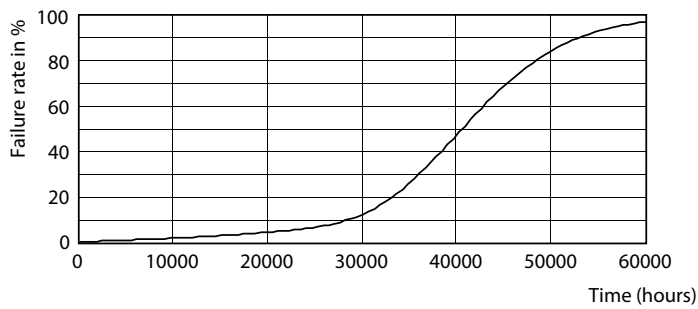

Lebensdauer

Life Expectancy Diagram