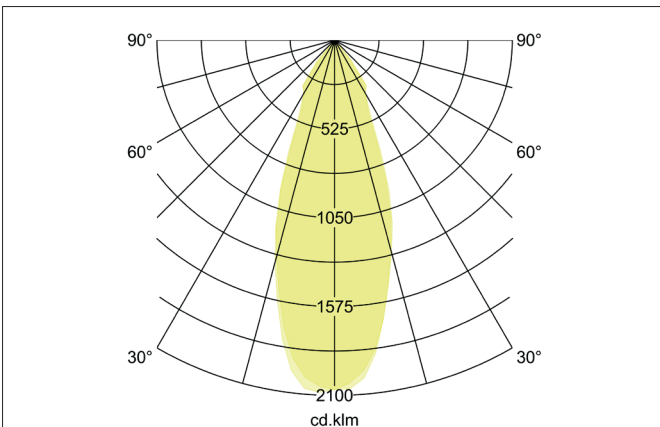

CORE LED recessed spotlight

Article no. 88677174

Light.
For Generations.

Tender
LED recessed spotlight CORE, Round. Ceiling cut-out Ø 190 mm, Installation depth 180 mm, Outer diameter 205 mm, Weight 1,696 kg, with rotationssymmetrical, deep, wide distributed light intensity. optimal light distribution due to a glass transparent cover. Luminous flux 4.881 lm, Power 1 x 48,9 W, System Efficiency 100 lm/W, Light colour neutral white, Correlated color temprature (CCT) 4.000 K, Colour rendering index CRI > 80, Housing material: Aluminium / Glass, Colour: White, Permissible ambient temperature (ta): -20 °C - +25 °C, Protection class (EN 61140): II, Degree of protection (DIN EN 60529): IP20. With electronic driver, on/off switchable.

Article data	
Article no.	88677174
GTIN	4251433900238
Series name	CORE
Short description	LED recessed spotlight
Material	Aluminium / Glass
Colour	White
Type of surface	Matt
Shape	Round
Outer diameter	205 mm
Built-in diameter	190 mm
Installation depth	180 mm
Weight	1.696 kg

CORE LED recessed spotlight

Article no. 88677174

Light.
For Generations.

Lighting technology	
Colour temperature	4.000 K
Light colour	White
Light output	Direct
Luminous flux	4,881 lm
System efficiency	100 lm/W
Colour rendering	CRI > 80
Reflector	High-gloss
Beam angle	38°
Light sharing	Symmetric