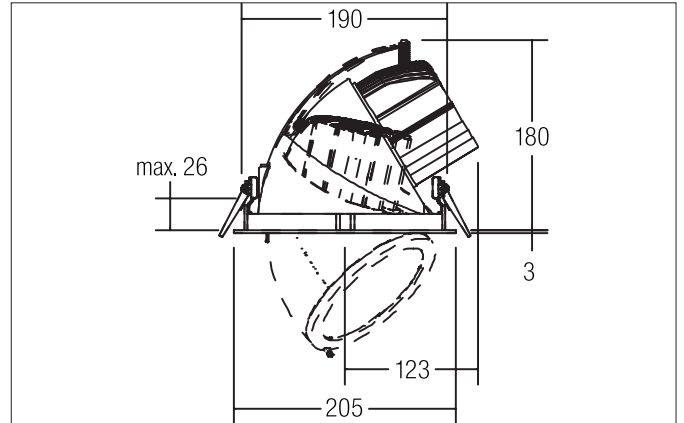

CORE LED recessed spotlight

Article no. 88677174

Light.
For Generations.

Tender
LED recessed spotlight CORE, Round. Ceiling cut-out Ø 190 mm, Installation depth 180 mm, Outer diameter 205 mm, Weight 1,696 kg, with rotationssymmetrical, deep, wide distributed light intensity. optimal light distribution due to a glass transparent cover. Luminous flux 4.881 lm, Power 1 x 48,9 W, System Efficiency 100 lm/W, Light colour neutral white, Correlated color temprature (CCT) 4.000 K, Colour rendering index CRI > 80, Housing material: Aluminium / Glass, Colour: White, Permissible ambient temperature (ta): -20 °C - +25 °C, Protection class (EN 61140): II, Degree of protection (DIN EN 60529): IP20. With electronic driver, on/off switchable.

Article data	
Article no.	88677174
GTIN	4251433900238
Series name	CORE
Short description	LED recessed spotlight
Material	Aluminium / Glass
Colour	White
Type of surface	Matt
Shape	Round
Outer diameter	205 mm
Built-in diameter	190 mm
Installation depth	180 mm
Weight	1.696 kg

CORE LED recessed spotlight

Article no. 88677174

Light.
For Generations.

Lighting technology	
Colour temperature	4.000 K
Light colour	White
Light output	Direct
Luminous flux	4,881 lm
System efficiency	100 lm/W
Colour rendering	CRI > 80
Reflector	High-gloss
Beam angle	38°
Light sharing	Symmetric

Packing data	
Gross weight	1.993 kg
Length of packaging	240 mm
Packaging width	195 mm
Packaging height	240 mm
Disposal at end of life	This product must not be disposed of with household waste. You are obliged, to dispose of such electrical waste separately. By disposing of electrical waste and other old or defective electronics separately, you support recycling or other forms of re-use. In that way you help to take care and to avoid that harmful substances get into the environment.