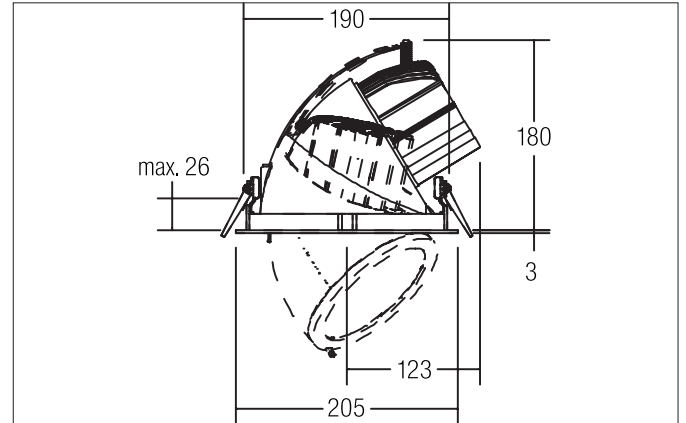

CORE LED recessed spotlight

Article no. 88677184

Light.
For Generations.

Tender

LED recessed spotlight CORE, Round. Ceiling cut-out Ø 190 mm, Installation depth 180 mm, Outer diameter 205 mm, Weight 1,696 kg, with rotationssymmetrical, deep, wide distributed light intensity. optimal light distribution due to a glass transparent cover. Luminous flux 4.881 lm, Power 1 x 48,9 W, System Efficiency 100 lm/W, Light colour neutral white, Correlated color temprature (CCT) 4.000 K, Colour rendering index CRI > 80, Housing material: Aluminium / Glass, Colour: Black, Permissible ambient temperature (ta): -20 °C - +25 °C, Protection class (EN 61140): II, Degree of protection (DIN EN 60529): IP20. With electronic driver, on/off switchable.

Article data	
Article no.	88677184
GTIN	4251433900245
Series name	CORE
Short description	LED recessed spotlight
Material	Aluminium / Glass
Colour	Black
Type of surface	Matt
Shape	Round
Outer diameter	205 mm
Built-in diameter	190 mm
Installation depth	180 mm
Weight	1.696 kg

CORE LED recessed spotlight

Article no. 88677184

Light.
For Generations.

Lighting technology	
Colour temperature	4.000 K
Light colour	White
Light output	Direct
Luminous flux	4,881 lm
System efficiency	100 lm/W
Colour rendering	CRI > 80
Reflector	High-gloss
Beam angle	38°
Light sharing	Symmetric

Packing data	
Gross weight	1.993 kg
Length of packaging	240 mm
Packaging width	195 mm
Packaging height	240 mm
Disposal at end of life	This product must not be disposed of with household waste. You are obliged, to dispose of such electrical waste separately. By disposing of electrical waste and other old or defective electronics separately, you support recycling or other forms of re-use. In that way you help to take care and to avoid that harmful substances get into the environment.