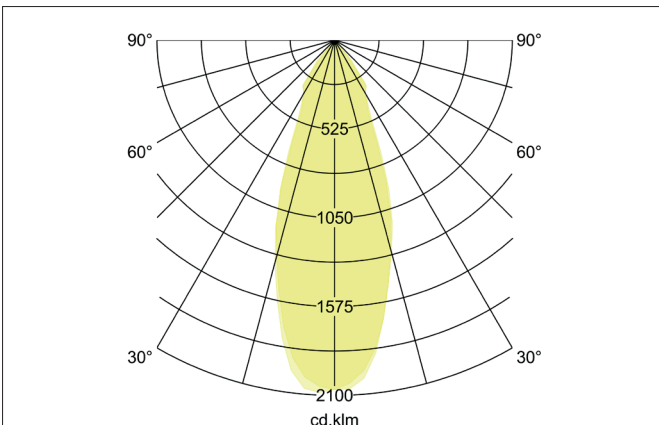

CORE LED recessed spotlight

Article no. 88677184

Light.
For Generations.

Tender

LED recessed spotlight CORE, Round. Ceiling cut-out Ø 190 mm, Installation depth 180 mm, Outer diameter 205 mm, Weight 1,696 kg, with rotationssymmetrical, deep, wide distributed light intensity. optimal light distribution due to a glass transparent cover. Luminous flux 4.881 lm, Power 1 x 48,9 W, System Efficiency 100 lm/W, Light colour neutral white, Correlated color temprature (CCT) 4.000 K, Colour rendering index CRI > 80, Housing material: Aluminium / Glass, Colour: Black, Permissible ambient temperature (ta): -20 °C - +25 °C, Protection class (EN 61140): II, Degree of protection (DIN EN 60529): IP20. With electronic driver, on/off switchable.

Article data	
Article no.	88677184
GTIN	4251433900245
Series name	CORE
Short description	LED recessed spotlight
Material	Aluminium / Glass
Colour	Black
Type of surface	Matt
Shape	Round
Outer diameter	205 mm
Built-in diameter	190 mm
Installation depth	180 mm
Weight	1.696 kg

CORE LED recessed spotlight

Article no. 88677184

Light.
For Generations.

Lighting technology	
Colour temperature	4.000 K
Light colour	White
Light output	Direct
Luminous flux	4,881 lm
System efficiency	100 lm/W
Colour rendering	CRI > 80
Reflector	High-gloss
Beam angle	38°
Light sharing	Symmetric