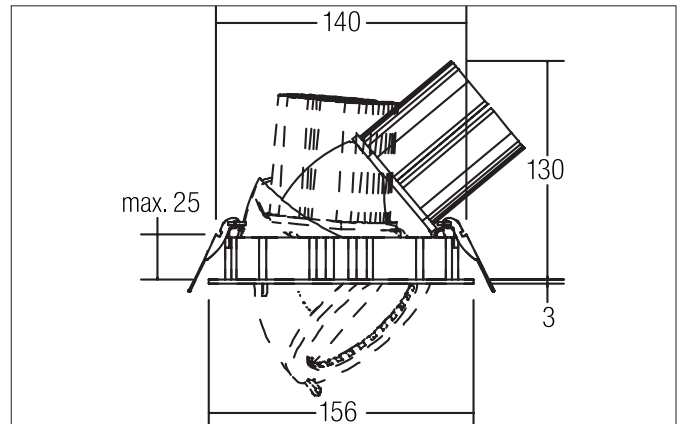

CORE LED recessed spotlight

Article no. 88673184

Light.
For Generations.**Tender**

LED recessed spotlight, Round. Ceiling cut-out Ø 140 mm, Installation depth 130 mm, Outer diameter 156 mm, Weight 0,950 kg, with rotationssymmetrical, deep, wide distributed light intensity. optimal light distribution due to a glass transparent cover. Luminous flux 2.940 lm, Power 1 x 32 W, System Efficiency 92 lm/W, Light colour neutral white, Correlated color temperature (CCT) 4.000 K, Colour rendering index CRI > 80, Housing material: Aluminium / Glass, Colour: Black, Permissible ambient temperature (ta): -20 °C - +25 °C, Protection class (EN 61140): II, Degree of protection (DIN EN 60529): IP20. With electronic driver, on/off switchable.

Article data	
Article no.	88673184
GTIN	4251433900184
Series name	CORE
Short description	LED recessed spotlight
Material	Aluminium / Glass
Colour	Black
Type of surface	Matt
Shape	Round
Outer diameter	156 mm
Built-in diameter	140 mm
Installation depth	130 mm
Weight	0.950 kg

CORE LED recessed spotlight

Article no. 88673184

Light.
For Generations.

Lighting technology	
Colour temperature	4.000 K
Light colour	White
Light output	Direct
Luminous flux	2,940 lm
System efficiency	92 lm/W
Colour rendering	CRI > 80
Reflector	High-gloss
Beam angle	38°
Light sharing	Symmetric

Packing data	
Gross weight	1.226 kg
Length of packaging	210 mm
Packaging width	210 mm
Packaging height	200 mm
Disposal at end of life	This product must not be disposed of with household waste. You are obliged, to dispose of such electrical waste separately. By disposing of electrical waste and other old or defective electronics separately, you support recycling or other forms of re-use. In that way you help to take care and to avoid that harmful substances get into the environment.