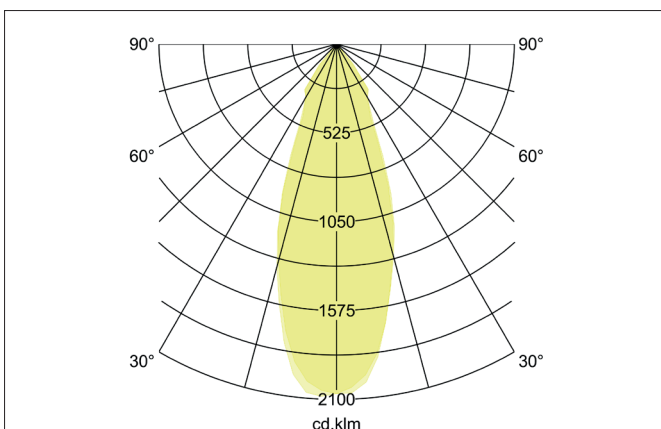

CORE LED recessed spotlight

Article no. 88673184

Light.
For Generations.**Tender**

LED recessed spotlight, Round. Ceiling cut-out Ø 140 mm, Installation depth 130 mm, Outer diameter 156 mm, Weight 0,950 kg, with rotationssymmetrical, deep, wide distributed light intensity. optimal light distribution due to a glass transparent cover. Luminous flux 2.940 lm, Power 1 x 32 W, System Efficiency 92 lm/W, Light colour neutral white, Correlated color temperature (CCT) 4.000 K, Colour rendering index CRI > 80, Housing material: Aluminium / Glass, Colour: Black, Permissible ambient temperature (ta): -20 °C - +25 °C, Protection class (EN 61140): II, Degree of protection (DIN EN 60529): IP20. With electronic driver, on/off switchable.

Article data	
Article no.	88673184
GTIN	4251433900184
Series name	CORE
Short description	LED recessed spotlight
Material	Aluminium / Glass
Colour	Black
Type of surface	Matt
Shape	Round
Outer diameter	156 mm
Built-in diameter	140 mm
Installation depth	130 mm
Weight	0.950 kg

CORE LED recessed spotlight

Article no. 88673184

Light.
For Generations.

Lighting technology	
Colour temperature	4.000 K
Light colour	White
Light output	Direct
Luminous flux	2,940 lm
System efficiency	92 lm/W
Colour rendering	CRI > 80
Reflector	High-gloss
Beam angle	38°
Light sharing	Symmetric