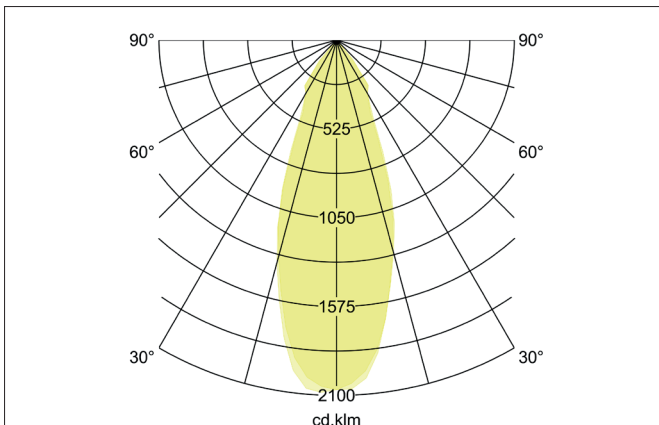

CORE LED recessed spotlight

Article no. 88677183

Light.
For Generations.**Tender**

LED recessed spotlight CORE, Round. Ceiling cut-out Ø 190 mm, Installation depth 180 mm, Outer diameter 205 mm, Weight 1,696 kg, with rotationssymmetrical, deep, wide distributed light intensity. optimal light distribution due to a glass transparent cover. Luminous flux 4.441 lm, Power 1 x 48,9 W, System Efficiency 91 lm/W, Light colour warm white, Correlated color temperature (CCT) 3.000 K, Colour rendering index CRI > 80, Housing material: Aluminium / Glass, Colour: Black, Permissible ambient temperature (ta): -20 °C - +25 °C, Protection class (EN 61140): II, Degree of protection (DIN EN 60529): IP20. With electronic driver, on/off switchable.

Article data	
Article no.	88677183
GTIN	4251433900207
Series name	CORE
Short description	LED recessed spotlight
Material	Aluminium / Glass
Colour	Black
Type of surface	Matt
Shape	Round
Outer diameter	205 mm
Built-in diameter	190 mm
Installation depth	180 mm
Weight	1.696 kg

CORE LED recessed spotlight

Article no. 88677183

Light.
For Generations.

Lighting technology	
Colour temperature	3.000 K
Light colour	White
Light output	Direct
Luminous flux	4,441 lm
System efficiency	91 lm/W
Colour rendering	CRI > 80
Reflector	High-gloss
Beam angle	38°
Light sharing	Symmetric