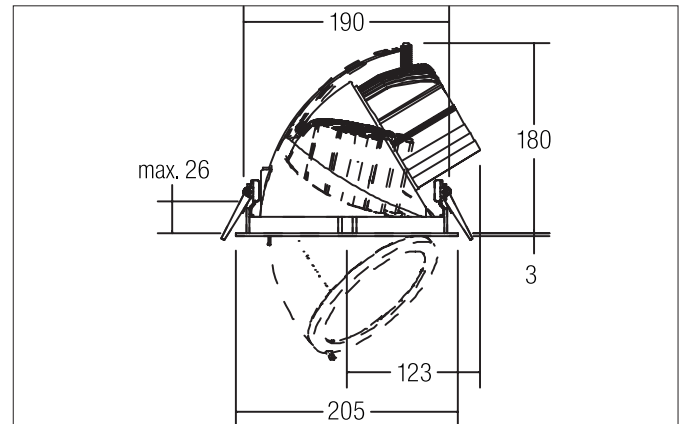

CORE LED recessed spotlight

Article no. 88677183

Light.
For Generations.**Tender**

LED recessed spotlight CORE, Round. Ceiling cut-out Ø 190 mm, Installation depth 180 mm, Outer diameter 205 mm, Weight 1,696 kg, with rotationssymmetrical, deep, wide distributed light intensity. optimal light distribution due to a glass transparent cover. Luminous flux 4.441 lm, Power 1 x 48,9 W, System Efficiency 91 lm/W, Light colour warm white, Correlated color temperature (CCT) 3.000 K, Colour rendering index CRI > 80, Housing material: Aluminium / Glass, Colour: Black, Permissible ambient temperature (ta): -20 °C - +25 °C, Protection class (EN 61140): II, Degree of protection (DIN EN 60529): IP20. With electronic driver, on/off switchable.

Article data	
Article no.	88677183
GTIN	4251433900207
Series name	CORE
Short description	LED recessed spotlight
Material	Aluminium / Glass
Colour	Black
Type of surface	Matt
Shape	Round
Outer diameter	205 mm
Built-in diameter	190 mm
Installation depth	180 mm
Weight	1.696 kg

CORE LED recessed spotlight

Article no. 88677183

Light.
For Generations.

Lighting technology	
Colour temperature	3.000 K
Light colour	White
Light output	Direct
Luminous flux	4,441 lm
System efficiency	91 lm/W
Colour rendering	CRI > 80
Reflector	High-gloss
Beam angle	38°
Light sharing	Symmetric

Packing data	
Gross weight	1.993 kg
Length of packaging	240 mm
Packaging width	195 mm
Packaging height	240 mm
Disposal at end of life	This product must not be disposed of with household waste. You are obliged, to dispose of such electrical waste separately. By disposing of electrical waste and other old or defective electronics separately, you support recycling or other forms of re-use. In that way you help to take care and to avoid that harmful substances get into the environment.