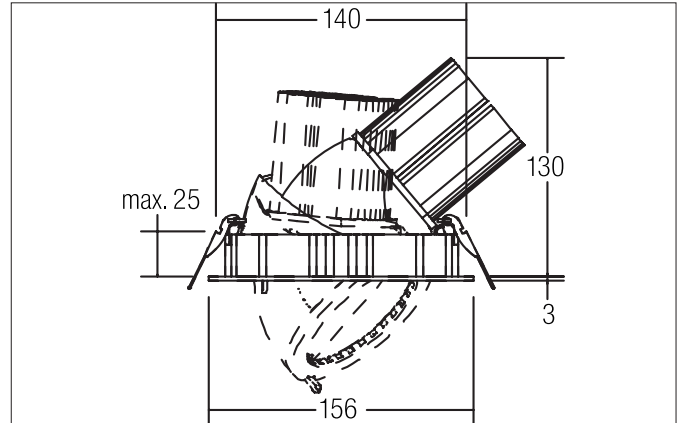

CORE LED recessed spotlight
 Article no. 88673174

Light.
 For Generations.

Tender
 LED recessed spotlight, Round. Ceiling cut-out Ø 140 mm, Installation depth 130 mm, Outer diameter 156 mm, Weight 0,950 kg, with rotationssymmetrical, deep, wide distributed light intensity. optimal light distribution due to a glass transparent cover. Luminous flux 2.940 lm, Power 1 x 32 W, System Efficiency 92 lm/W, Light colour neutral white, Correlated color temperature (CCT) 4.000 K, Colour rendering index CRI > 80, Housing material: Aluminium / Glass, Colour: White, Permissible ambient temperature (ta): -20 °C - +25 °C, Protection class (EN 61140): II, Degree of protection (DIN EN 60529): IP20. With electronic driver, on/off switchable.

Article data	
Article no.	88673174
GTIN	4251433900177
Series name	CORE
Short description	LED recessed spotlight
Material	Aluminium / Glass
Colour	White
Type of surface	Matt
Shape	Round
Outer diameter	156 mm
Built-in diameter	140 mm
Installation depth	130 mm
Weight	0.950 kg

CORE LED recessed spotlight

Article no. 88673174

Light.
For Generations.

Lighting technology	
Colour temperature	4.000 K
Light colour	White
Light output	Direct
Luminous flux	2,940 lm
System efficiency	92 lm/W
Colour rendering	CRI > 80
Reflector	High-gloss
Beam angle	38°
Light sharing	Symmetric

Packing data	
Gross weight	1.226 kg
Length of packaging	210 mm
Packaging width	210 mm
Packaging height	200 mm
Disposal at end of life	This product must not be disposed of with household waste. You are obliged, to dispose of such electrical waste separately. By disposing of electrical waste and other old or defective electronics separately, you support recycling or other forms of re-use. In that way you help to take care and to avoid that harmful substances get into the environment.