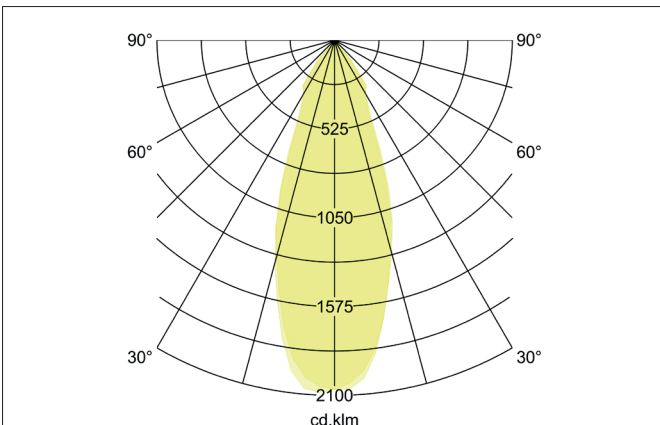

CORE LED recessed spotlight
 Article no. 88673174

Light.
 For Generations.

Tender
 LED recessed spotlight, Round. Ceiling cut-out Ø 140 mm, Installation depth 130 mm, Outer diameter 156 mm, Weight 0,950 kg, with rotationssymmetrical, deep, wide distributed light intensity. optimal light distribution due to a glass transparent cover. Luminous flux 2.940 lm, Power 1 x 32 W, System Efficiency 92 lm/W, Light colour neutral white, Correlated color temperature (CCT) 4.000 K, Colour rendering index CRI > 80, Housing material: Aluminium / Glass, Colour: White, Permissible ambient temperature (ta): -20 °C - +25 °C, Protection class (EN 61140): II, Degree of protection (DIN EN 60529): IP20. With electronic driver, on/off switchable.

Article data	
Article no.	88673174
GTIN	4251433900177
Series name	CORE
Short description	LED recessed spotlight
Material	Aluminium / Glass
Colour	White
Type of surface	Matt
Shape	Round
Outer diameter	156 mm
Built-in diameter	140 mm
Installation depth	130 mm
Weight	0.950 kg

CORE LED recessed spotlight

Article no. 88673174

Light.
For Generations.

Lighting technology	
Colour temperature	4.000 K
Light colour	White
Light output	Direct
Luminous flux	2,940 lm
System efficiency	92 lm/W
Colour rendering	CRI > 80
Reflector	High-gloss
Beam angle	38°
Light sharing	Symmetric