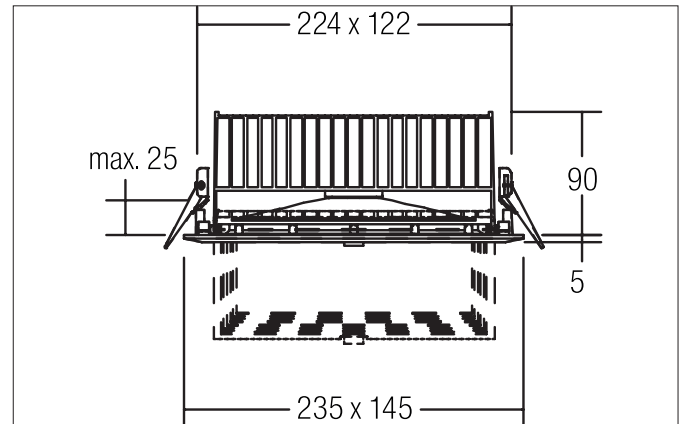

CORE LED recessed wallwasher

Article no. 88687174

Light.
For Generations.

Tender
LED recessed wallwasher CORE, Square. Ceiling cut-out L x W 224 x 122 mm, Installation depth 90 mm, Length 235 mm, Width 145 mm, Weight 1,141 kg, with rotationssymmetrical, deep, wide distributed light intensity. optimal light distribution due to a glass transparent cover. Luminous flux 3.650 lm, Power 1 x 45 W, System Efficiency 81 lm/W, Light colour neutral white, Correlated color temprature (CCT) 4.000 K, Colour rendering index CRI > 80, Housing material: Aluminium / Glass, Colour: White structure, Permissible ambient temperature (ta): -20 °C - +25 °C, Protection class (EN 61140): II, Degree of protection (DIN EN 60529): IP20. With electronic driver, on/off switchable.

Article data	
Article no.	88687174
GTIN	4251433900290
Series name	CORE
Short description	LED recessed wallwasher
Material	Aluminium / Glass
Colour	White
Type of surface	Structure
Shape	Square
Built-in width	122 mm
Built-in length	224 mm
Installation depth	90 mm
Length	235 mm
Width	145 mm
Weight	1.141 kg

CORE LED recessed wallwasher

Article no. 88687174

Light.
For Generations.

Lighting technology	
Colour temperature	4.000 K
Light colour	White
Light output	Direct
Luminous flux	3,650 lm
System efficiency	81 lm/W
Colour rendering	CRI > 80
Reflector	High-gloss
Beam angle	110°
Light sharing	Symmetric

Packing data	
Gross weight	1.422 kg
Length of packaging	280 mm
Packaging width	185 mm
Packaging height	155 mm
Disposal at end of life	This product must not be disposed of with household waste. You are obliged, to dispose of such electrical waste separately. By disposing of electrical waste and other old or defective electronics separately, you support recycling or other forms of re-use. In that way you help to take care and to avoid that harmful substances get into the environment.