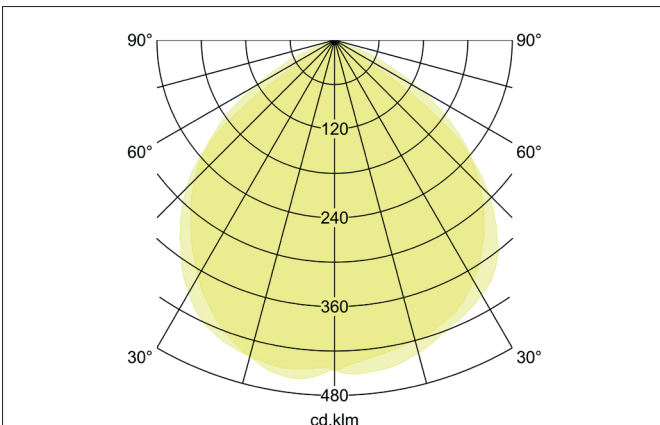

CORE LED recessed wallwasher

Article no. 88687174

Light.
For Generations.

Tender
LED recessed wallwasher CORE, Square. Ceiling cut-out L x W 224 x 122 mm, Installation depth 90 mm, Length 235 mm, Width 145 mm, Weight 1,141 kg, with rotationssymmetrical, deep, wide distributed light intensity. optimal light distribution due to a glass transparent cover. Luminous flux 3.650 lm, Power 1 x 45 W, System Efficiency 81 lm/W, Light colour neutral white, Correlated color temprature (CCT) 4.000 K, Colour rendering index CRI > 80, Housing material: Aluminium / Glass, Colour: White structure, Permissible ambient temperature (ta): -20 °C - +25 °C, Protection class (EN 61140): II, Degree of protection (DIN EN 60529): IP20. With electronic driver, on/off switchable.

Article data	
Article no.	88687174
GTIN	4251433900290
Series name	CORE
Short description	LED recessed wallwasher
Material	Aluminium / Glass
Colour	White
Type of surface	Structure
Shape	Square
Built-in width	122 mm
Built-in length	224 mm
Installation depth	90 mm
Length	235 mm
Width	145 mm
Weight	1.141 kg

CORE LED recessed wallwasher

Article no. 88687174

Light.
For Generations.

Lighting technology	
Colour temperature	4.000 K
Light colour	White
Light output	Direct
Luminous flux	3,650 lm
System efficiency	81 lm/W
Colour rendering	CRI > 80
Reflector	High-gloss
Beam angle	110°
Light sharing	Symmetric