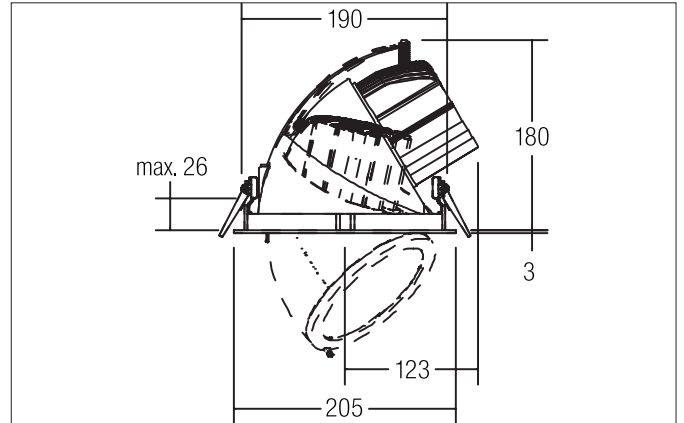

CORE LED recessed spotlight

Article no. 88677175

Light.
For Generations.**Tender**

LED recessed spotlight CORE, Round. Ceiling cut-out Ø 190 mm, Installation depth 180 mm, Outer diameter 205 mm, Weight 1,696 kg, with rotationssymmetrical, deep, wide distributed light intensity. optimal light distribution due to a glass transparent cover. Luminous flux 4.661 lm, Power 1 x 48,9 W, System Efficiency 95 lm/W, Light colour neutral white, Correlated color temperature (CCT) 3.500 K, Colour rendering index CRI > 80, Housing material: Aluminium / Glass, Colour: White, Permissible ambient temperature (ta): -20 °C - +25 °C, Protection class (EN 61140): II, Degree of protection (DIN EN 60529): IP20. With electronic driver, on/off switchable.

Article data	
Article no.	88677175
GTIN	4251433900214
Series name	CORE
Short description	LED recessed spotlight
Material	Aluminium / Glass
Colour	White
Type of surface	Matt
Shape	Round
Outer diameter	205 mm
Built-in diameter	190 mm
Installation depth	180 mm
Weight	1.696 kg

CORE LED recessed spotlight

Article no. 88677175

Light.
For Generations.

Lighting technology	
Colour temperature	3.500 K
Light colour	White
Light output	Direct
Luminous flux	4,661 lm
System efficiency	95 lm/W
Colour rendering	CRI > 80
Reflector	High-gloss
Beam angle	38°
Light sharing	Symmetric

Packing data	
Gross weight	1.993 kg
Length of packaging	240 mm
Packaging width	195 mm
Packaging height	240 mm
Disposal at end of life	This product must not be disposed of with household waste. You are obliged, to dispose of such electrical waste separately. By disposing of electrical waste and other old or defective electronics separately, you support recycling or other forms of re-use. In that way you help to take care and to avoid that harmful substances get into the environment.