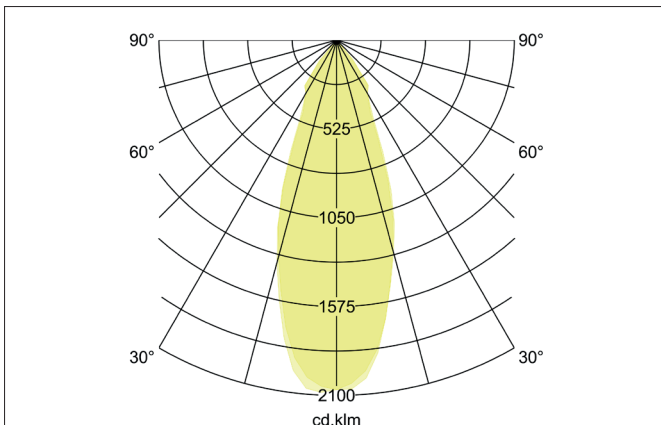

CORE LED recessed spotlight

Article no. 88677175

Light.
For Generations.**Tender**

LED recessed spotlight CORE, Round. Ceiling cut-out Ø 190 mm, Installation depth 180 mm, Outer diameter 205 mm, Weight 1,696 kg, with rotationssymmetrical, deep, wide distributed light intensity. optimal light distribution due to a glass transparent cover. Luminous flux 4.661 lm, Power 1 x 48,9 W, System Efficiency 95 lm/W, Light colour neutral white, Correlated color temperature (CCT) 3.500 K, Colour rendering index CRI > 80, Housing material: Aluminium / Glass, Colour: White, Permissible ambient temperature (ta): -20 °C - +25 °C, Protection class (EN 61140): II, Degree of protection (DIN EN 60529): IP20. With electronic driver, on/off switchable.

Article data	
Article no.	88677175
GTIN	4251433900214
Series name	CORE
Short description	LED recessed spotlight
Material	Aluminium / Glass
Colour	White
Type of surface	Matt
Shape	Round
Outer diameter	205 mm
Built-in diameter	190 mm
Installation depth	180 mm
Weight	1.696 kg

CORE LED recessed spotlight

Article no. 88677175

Light.
For Generations.

Lighting technology	
Colour temperature	3.500 K
Light colour	White
Light output	Direct
Luminous flux	4,661 lm
System efficiency	95 lm/W
Colour rendering	CRI > 80
Reflector	High-gloss
Beam angle	38°
Light sharing	Symmetric