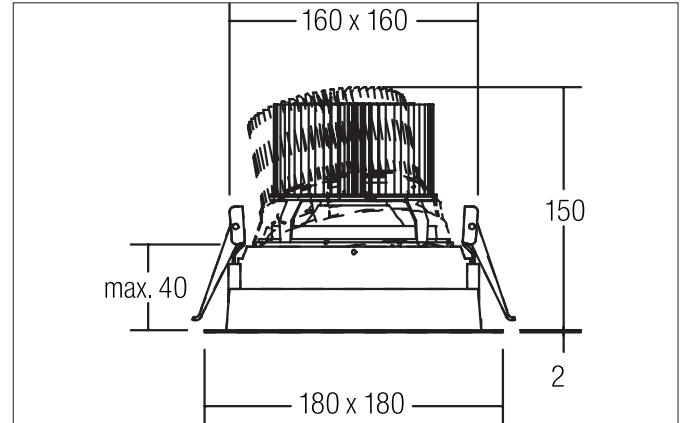

CORE LED recessed spotlight

Article no. 88681183

Light.
For Generations.**Tender**

LED recessed spotlight CORE, Square. Ceiling cut-out L x W 160 x 160 mm, Installation depth 150 mm, Length 180 mm, Width 180 mm, Weight 1,236 kg, Reflector silver with rotationssymmetrical, deep, wide distributed light intensity. Luminous flux 2.917 lm, Power 1 x 34,4 W, System Efficiency 85 lm/W, Light colour warm white, Correlated color temprature (CCT) 3.000 K, Colour rendering index CRI > 80, Housing material: Aluminium / Plastic, Colour: Black, Permissible ambient temperature (ta): -20 °C - +25 °C, Protection class (EN 61140): II, Degree of protection (DIN EN 60529): IP20. With electronic driver, on/off switchable.

Article data	
Article no.	88681183
GTIN	4251433900320
Series name	CORE
Short description	LED recessed spotlight
Material	Aluminium / Plastic
Colour	Black
Type of surface	Matt
Shape	Square
Built-in width	160 mm
Built-in length	160 mm
Installation depth	150 mm
Length	180 mm
Width	180 mm
Weight	1.236 kg

CORE LED recessed spotlight

Article no. 88681183

Light.
For Generations.

Lighting technology	
Colour temperature	3.000 K
Light colour	White
Light output	Direct
Luminous flux	2,917 lm
System efficiency	85 lm/W
Colour rendering	CRI > 80
Reflector	High-gloss
Reflektorfarbe	silver
Beam angle	38°
Light sharing	Symmetric

Packing data	
Gross weight	1.432 kg
Length of packaging	200 mm
Packaging width	185 mm
Packaging height	155 mm
Disposal at end of life	This product must not be disposed of with household waste. You are obliged, to dispose of such electrical waste separately. By disposing of electrical waste and other old or defective electronics separately, you support recycling or other forms of re-use. In that way you help to take care and to avoid that harmful substances get into the environment.