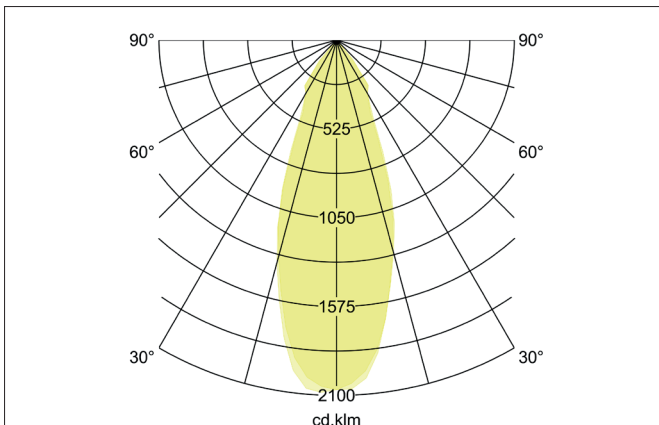

CORE LED recessed spotlight

Article no. 88681183

Light.
For Generations.**Tender**

LED recessed spotlight CORE, Square. Ceiling cut-out L x W 160 x 160 mm, Installation depth 150 mm, Length 180 mm, Width 180 mm, Weight 1,236 kg, Reflector silver with rotationssymmetrical, deep, wide distributed light intensity. Luminous flux 2.917 lm, Power 1 x 34,4 W, System Efficiency 85 lm/W, Light colour warm white, Correlated color temprature (CCT) 3.000 K, Colour rendering index CRI > 80, Housing material: Aluminium / Plastic, Colour: Black, Permissible ambient temperature (ta): -20 °C - +25 °C, Protection class (EN 61140): II, Degree of protection (DIN EN 60529): IP20. With electronic driver, on/off switchable.

Article data	
Article no.	88681183
GTIN	4251433900320
Series name	CORE
Short description	LED recessed spotlight
Material	Aluminium / Plastic
Colour	Black
Type of surface	Matt
Shape	Square
Built-in width	160 mm
Built-in length	160 mm
Installation depth	150 mm
Length	180 mm
Width	180 mm
Weight	1.236 kg

CORE LED recessed spotlight

Article no. 88681183

Light.
For Generations.

Lighting technology	
Colour temperature	3.000 K
Light colour	White
Light output	Direct
Luminous flux	2,917 lm
System efficiency	85 lm/W
Colour rendering	CRI > 80
Reflector	High-gloss
Reflektorfarbe	silver
Beam angle	38°
Light sharing	Symmetric