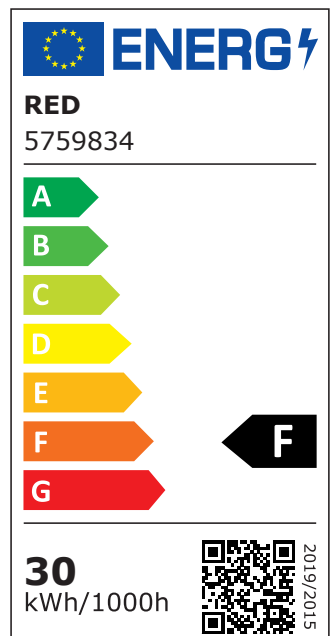

LED floodlight FLIXX® 30 W, 4000 K, 2500 lm

General Data

Electrical data

Operating voltage	220-240 V AC
Rated capacity	30 W
Power frequency	50/60 Hz
dimnable	No

Lighting data

Colour rendering index	CRI >80, SDCM <6
Power factor	> 0,9
Luminous flux	2500 Lumen
Light colour	4000 K

Further data

Light source	Non-replaceable LED module
Protection	IP54
Protection class / degree of protection	1/IK05
Beam angle	115°
Number of switching cycles	15.000, Failure Rate <0,2%
Rated life	30.000 h

Mechanical data

Material	Glass, die cast aluminium housing
Dimensions HxBxT	202x231x35 mm
Weight	1,27 kg

Further data

A 0.5m supply line (3x1,0 mm²)

Order data

DEHA-Nr.	Type	EAN	colour	VPE
5759834	LED floodlight FLIXX® 30 W	4046725359104	Black	1 pc.