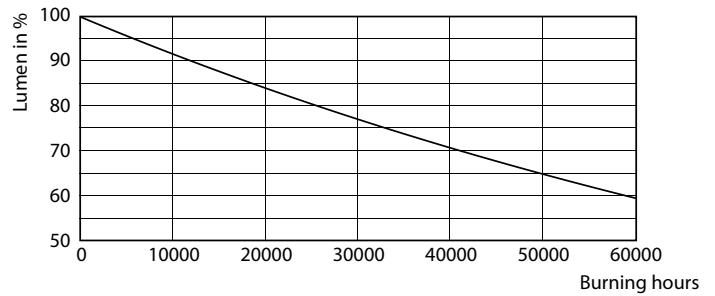

Lumen Maintenance Diagram - MAS LED ExpertColor 7.5-43W MR16 930 36D