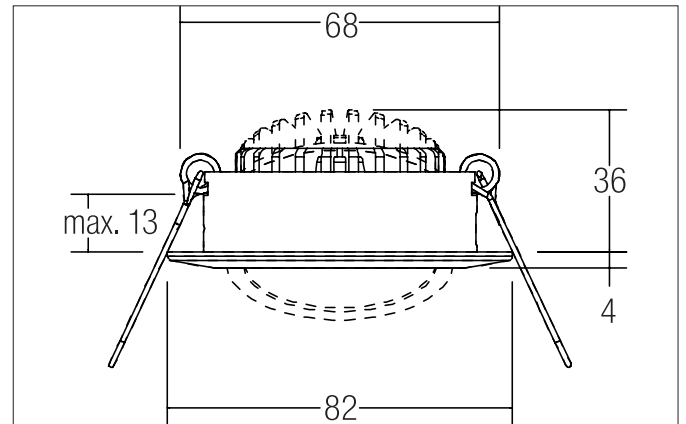

BB03 LED recessed spotlight set consisting of three lights, one dimmable trailing edge phase section converter, with connection box and three 2,000 mm connecting cables

Article no. 39463173S3

Light.
For Generations.

Tender

LED recessed spotlight set consisting of three lights, one dimmable trailing edge phase section converter, with connection box and three 2,000 mm connecting cables, Round. Toolless ceiling installation by installation springs. Ceiling cut-out \varnothing 68 mm, Installation depth 36 mm, Outer diameter 82 mm, Weight 0,490 kg, Reflector silver with rotationssymmetrical, deep, wide distributed light intensity. optimal light distribution due to a polycarbonat clear cover. Luminous flux 1.890 lm, Power 1 x 18 W, Light colour warm white, Correlated color temprature (CCT) 3.000 K, Colour rendering index CRI > 80, Rated life time L70/B50 at 25 °C: 30.000 h, Rated life time L80/B20 at 25 °C: 50.000 h, Housing material: Aluminium / Polycarbonate, Colour: White, Permissible ambient temperature (ta): -20 °C - +25 °C, Protection class (EN 61140): II, Degree of protection (DIN EN 60529): IP20, .With electronic driver, Trailing-edge phase dimmable.

Article data	
Article no.	39463173S3
GTIN	4251433998518
Series name	BB03
Short description	LED recessed spotlight set consisting of three lights, one dimmable trailing edge phase section converter, with connection box and three 2,000 mm connecting cables
Material	Aluminium / Polycarbonate
Colour	White
Type of surface	Matt
Shape	Round
Outer diameter	82 mm
Built-in diameter	68 mm
Installation depth	36 mm
Hight	4 mm
Scope of delivery	incl. one connection box, 3-pole for through-wiring and three 2,000 mm extension cables for installing a system with three individual luminaires connected in series
Weight	0.490 kg
Conformance	CE, UKCA