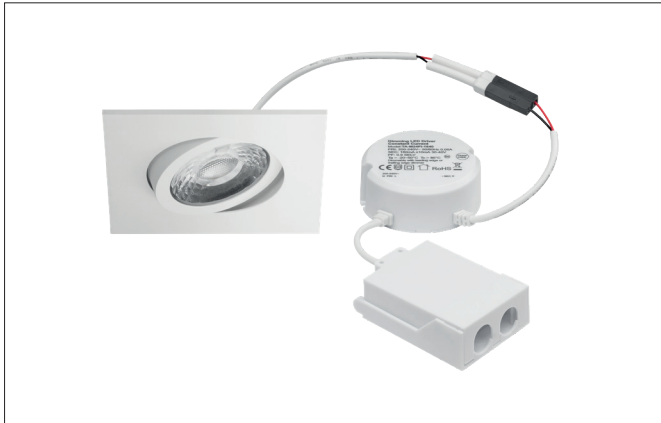

**ABACO LED recessed spotlight set, trailing edge dimmable, dim-2warm**

Article no. 39415173DW

Light.  
For Generations.**Tender**

LED recessed spotlight set, trailing edge dimmable, dim2warm, Square. Toolless ceiling installation by installation springs. Ceiling cut-out Ø 68 mm, Installation depth 38 mm, Length 83 mm, Width 83 mm, Weight 0,200 kg, Reflector silver with rotationssymmetrical, deep, wide distributed light intensity. optimal light distribution due to a plastic, transparent cover. Luminous flux 530 lm, Power 1 x 8 W, Light colour warm white to StructureNodeImpl 4028e4c98bb3208a018bf3422e1b4537, Correlated color temperature (CCT) 3.000 - 1.800 K, Colour rendering index CRI > 90, Housing material: Aluminium / PMMA, Colour: White structure, Permissible ambient temperature (ta): -20 °C - +25 °C, Protection class (EN 61140): II, Degree of protection (DIN EN 60529): IP44, .With electronic driver, Trailing-edge phase dimmable.

**Product Benefits**

- Schutzart IP44 für den Anwendungsort Normalbereich bis Feuchtraum Innenbereich
- Standard-Deckenausschnitt 68 mm – geringe Einbautiefe 38 mm
- Serienmäßig über Phasenabschnitt dimmbar (Auslieferung als Set)
- Dim2warm-Ausführung 3.000 K - 1.800 K - wird die Leuchte gedimmt, verringert sich die Farbtemperatur.

**ABACO LED recessed spotlight set, trailing edge dimmable, dim-2warm**

Article no. 39415173DW

Light.  
For Generations.

Article data	
Article no.	39415173DW
GTIN	4255752500056
Series name	ABACO
Short description	LED recessed spotlight set, trailing edge dimmable, dim2warm
Material	Aluminium / PMMA
Colour	White
Type of surface	Structure
Shape	Square
Built-in diameter	68 mm
Installation depth	38 mm
Length	83 mm
Width	83 mm
Hight	3 mm
Scope of delivery	inkl. Anschlussbox, 3-polig zur Durchgangsverdrahtung
Weight	0.200 kg
Conformance	CE, UKCA