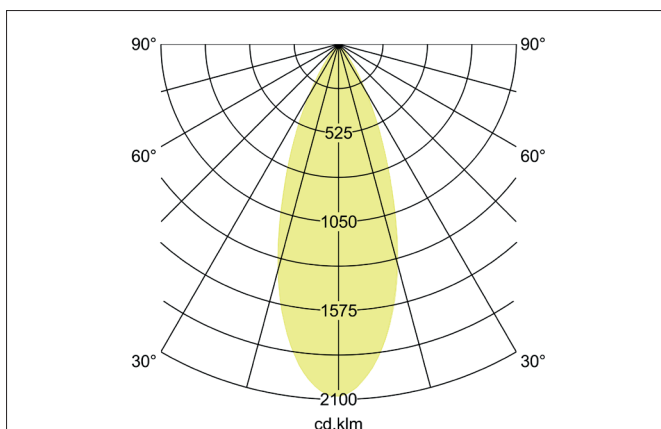

**ABACO LED recessed spotlight set, trailing edge dimmable, dim-2warm**

Article no. 39415173DW

Light.  
For Generations.**Tender**

LED recessed spotlight set, trailing edge dimmable, dim2warm, Square. Toolless ceiling installation by installation springs. Ceiling cut-out Ø 68 mm, Installation depth 38 mm, Length 83 mm, Width 83 mm, Weight 0,200 kg, Reflector silver with rotationssymmetrical, deep, wide distributed light intensity. optimal light distribution due to a plastic, transparent cover. Luminous flux 530 lm, Power 1 x 8 W, Light colour warm white to StructureNodeImpl 4028e4c98bb3208a018bf3422e1b4537, Correlated color temperature (CCT) 3.000 - 1.800 K, Colour rendering index CRI > 90, Housing material: Aluminium / PMMA, Colour: White structure, Permissible ambient temperature (ta): -20 °C - +25 °C, Protection class (EN 61140): II, Degree of protection (DIN EN 60529): IP44, .With electronic driver, Trailing-edge phase dimmable.

**Product Benefits**

- Schutzart IP44 für den Anwendungsort Normalbereich bis Feuchtraum Innenbereich
- Standard-Deckenausschnitt 68 mm – geringe Einbautiefe 38 mm
- Serienmäßig über Phasenabschnitt dimmbar (Auslieferung als Set)
- Dim2warm-Ausführung 3.000 K - 1.800 K - wird die Leuchte gedimmt, verringert sich die Farbtemperatur.

Lighting technology	
Colour temperature	3.000 K - 1.800 K
Light colour	White
Light output	Direct
Luminous flux	530 lm
System efficiency	66 lm/W
Colour rendering	CRI > 90
Reflector	Faceted
Reflector colour	silver
Beam angle	36°
Light sharing	Symmetric
Adjustable color temperature	Infinite control