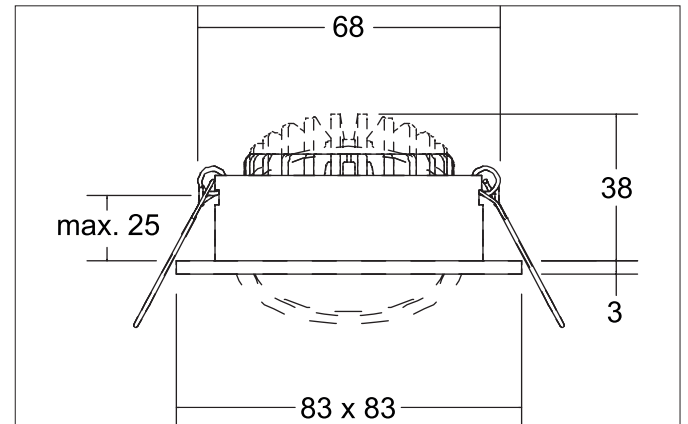

**ABACO LED recessed spotlight set, trailing edge dimmable, dim-2warm**

Article no. 39415173DW

Light.  
For Generations.**Tender**

LED recessed spotlight set, trailing edge dimmable, dim2warm, Square. Toolless ceiling installation by installation springs. Ceiling cut-out Ø 68 mm, Installation depth 38 mm, Length 83 mm, Width 83 mm, Weight 0,200 kg, Reflector silver with rotationssymmetrical, deep, wide distributed light intensity. optimal light distribution due to a plastic, transparent cover. Luminous flux 530 lm, Power 1 x 8 W, Light colour warm white to StructureNodeImpl 4028e4c98bb3208a018bf3422e1b4537, Correlated color temperature (CCT) 3.000 - 1.800 K, Colour rendering index CRI > 90, Housing material: Aluminium / PMMA, Colour: White structure, Permissible ambient temperature (ta): -20 °C - +25 °C, Protection class (EN 61140): II, Degree of protection (DIN EN 60529): IP44, .With electronic driver, Trailing-edge phase dimmable.

**Product Benefits**

- Schutzart IP44 für den Anwendungsort Normalbereich bis Feuchtraum Innenbereich
- Standard-Deckenausschnitt 68 mm – geringe Einbautiefe 38 mm
- Serienmäßig über Phasenabschnitt dimmbar (Auslieferung als Set)
- Dim2warm-Ausführung 3.000 K - 1.800 K - wird die Leuchte gedimmt, verringert sich die Farbtemperatur.

**ABACO LED recessed spotlight set, trailing edge dimmable, dim-2warm**

Article no. 39415173DW

Light.  
For Generations.

Article data	
Article no.	39415173DW
GTIN	4255752500056
Series name	ABACO
Short description	LED recessed spotlight set, trailing edge dimmable, dim2warm
Material	Aluminium / PMMA
Colour	White
Type of surface	Structure
Shape	Square
Built-in diameter	68 mm
Installation depth	38 mm
Length	83 mm
Width	83 mm
Hight	3 mm
Scope of delivery	inkl. Anschlussbox, 3-polig zur Durchgangsverdrahtung
Weight	0.200 kg
Conformance	CE, UKCA