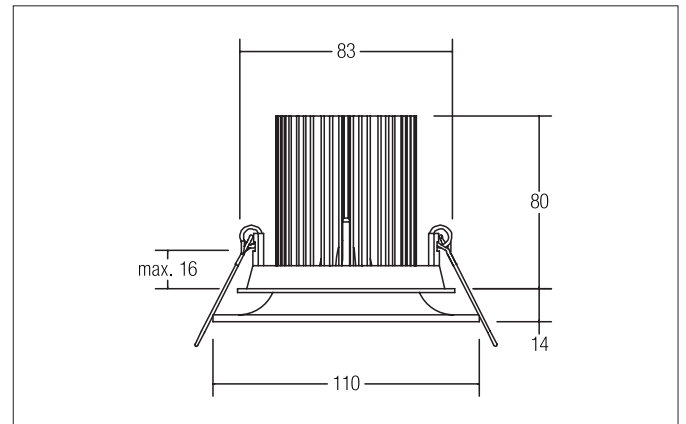

**CARESA LED recessed downlight set with indirect light component,
trailing-edge phase dimmable**

Article no. 39406073

Light.
For Generations.**Tender**

LED recessed downlight set with indirect light component, trailing-edge phase dimmable, Round. Toolless ceiling installation by installation springs. Ceiling cut-out \varnothing 83 mm, Installation depth 80 mm, Outer diameter 110 mm, Weight 0,238 kg, Reflector silver with rotationssymmetrical, deep, wide distributed light intensity. optimal light distribution due to a plastic, transparent cover. Luminous flux 887 lm, Power 1 x 10,5 W, Light colour warm white, Correlated color temperature (CCT) 3.000 K, Colour rendering index CRI > 80, Rated life time L70/B50 at 25 °C: 50.000 h, Housing material: Aluminium / Glass / Plastic, Colour: White, Permissible ambient temperature (ta): -20 °C - +25 °C, Protection class (EN 61140): II, Degree of protection (DIN EN 60529): IP20, .With electronic driver, Trailing-edge phase dimmable.

Product Benefits

- Recessed downlight in round design made of massive aluminum.
- Ceiling cutout 83 mm, outer diameter 110 mm, mounting depth 48 mm, Height 14 mm, luminous flux 887 lm, IP20.
- Recessed, indirect light for ceiling brightening.
- Complete set with dimmable converter (trailing-edge phase dimmer).

**CARESA LED recessed downlight set with indirect light component,
trailing-edge phase dimmable**

Article no. 39406073

Light.
For Generations.

Article data	
Article no.	39406073
GTIN	4251433946397
Series name	CARESA
Short description	LED recessed downlight set with indirect light component, trailing-edge phase dimmable
Material	Aluminium / Glass / Plastic
Colour	White
Type of surface	Matt
Shape	Round
Outer diameter	110 mm
Built-in diameter	83 mm
Installation depth	80 mm
Hight	14 mm
Weight	0.238 kg
stamp	UKCA