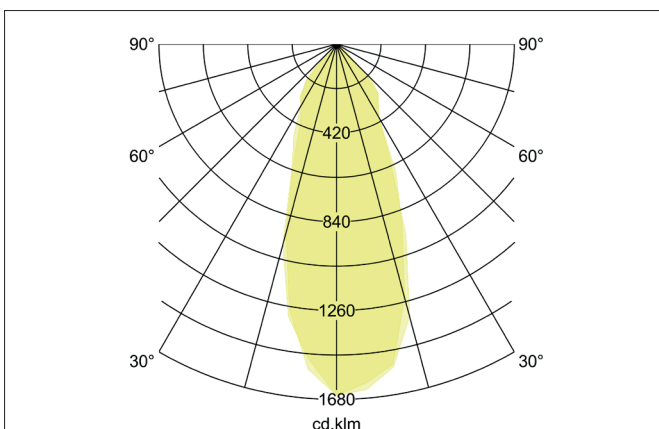

**CARESA LED recessed downlight set with indirect light component,
trailing-edge phase dimmable**

Article no. 39406073

Light.
For Generations.**Tender**

LED recessed downlight set with indirect light component, trailing-edge phase dimmable, Round. Toolless ceiling installation by installation springs. Ceiling cut-out \varnothing 83 mm, Installation depth 80 mm, Outer diameter 110 mm, Weight 0,238 kg, Reflector silver with rotationssymmetrical, deep, wide distributed light intensity. optimal light distribution due to a plastic, transparent cover. Luminous flux 887 lm, Power 1 x 10,5 W, Light colour warm white, Correlated color temperature (CCT) 3.000 K, Colour rendering index CRI > 80, Rated life time L70/B50 at 25 °C: 50.000 h, Housing material: Aluminium / Glass / Plastic, Colour: White, Permissible ambient temperature (ta): -20 °C - +25 °C, Protection class (EN 61140): II, Degree of protection (DIN EN 60529): IP20, .With electronic driver, Trailing-edge phase dimmable.

Product Benefits

- Recessed downlight in round design made of massive aluminum.
- Ceiling cutout 83 mm, outer diameter 110 mm, mounting depth 48 mm, Height 14 mm, luminous flux 887 lm, IP20.
- Recessed, indirect light for ceiling brightening.
- Complete set with dimmable converter (trailing-edge phase dimmer).

Lighting technology	
Colour temperature	3.000 K
Light colour	White
Light output	Direct/Indirect
Luminous flux	887 lm
System efficiency	84 lm/W
Colour rendering	CRI > 80
Reflector	High-gloss
Reflector colour	silver
Beam angle	34°
Light sharing	Symmetric
Adjustable color temperature	No