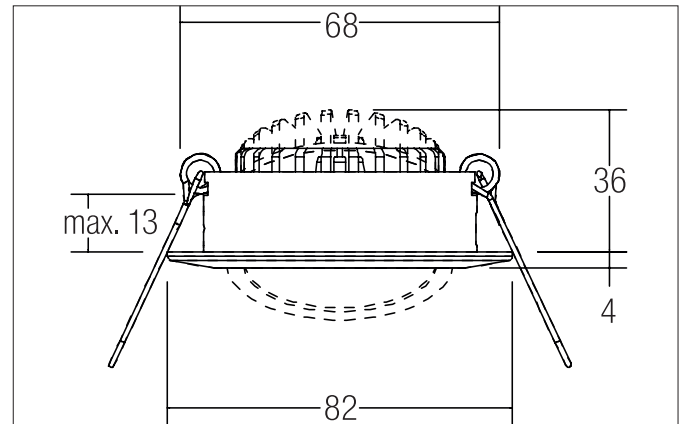

**BB03 LED recessed spotlight set consisting of three lights, one dimmable trailing edge phase section converter, with connection box and three 2,000 mm connecting cables**

Article no. 39463153S3

Light.  
For Generations.

#### Tender

LED recessed spotlight set consisting of three lights, one dimmable trailing edge phase section converter, with connection box and three 2,000 mm connecting cables, Round. Toolless ceiling installation by installation springs. Ceiling cut-out  $\varnothing$  68 mm, Installation depth 36 mm, Outer diameter 82 mm, Weight 0,490 kg, Reflector silver with rotationssymmetrical, deep, wide distributed light intensity. optimal light distribution due to a polycarbonat clear cover. Luminous flux 1.890 lm, Power 1 x 18 W, Light colour warm white, Correlated color temprature (CCT) 3.000 K, Colour rendering index CRI > 80, Rated life time L70/B50 at 25 °C: 30.000 h, Rated life time L80/B20 at 25 °C: 50.000 h, Housing material: Aluminium / Polycarbonate, Colour: Nickel, Permissible ambient temperature (ta): -20 °C - +25 °C, Protection class (EN 61140): II, Degree of protection (DIN EN 60529): IP20, .With electronic driver, Trailing-edge phase dimmable.

Article data	
Article no.	39463153S3
GTIN	4251433998556
Series name	BB03
Short description	LED recessed spotlight set consisting of three lights, one dimmable trailing edge phase section converter, with connection box and three 2,000 mm connecting cables
Material	Aluminium / Polycarbonate
Colour	Nickel
Type of surface	Matt
Shape	Round
Outer diameter	82 mm
Built-in diameter	68 mm
Installation depth	36 mm
Hight	4 mm
Scope of delivery	incl. one connection box, 3-pole for through-wiring and three 2,000 mm extension cables for installing a system with three individual luminaires connected in series
Weight	0.490 kg
Conformance	CE, UKCA