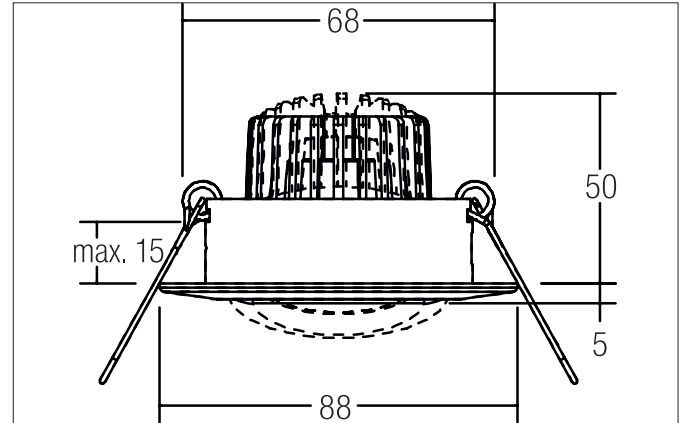

BB13 LED recessed spotlight set, dim2warm, trailing edge dimmable, with connection box
 Article no. 39473023

Light.
 For Generations.

Tender
 LED recessed spotlight set, dim2warm, trailing edge dimmable, with connection box, Round. Toolless ceiling installation by installation springs. Ceiling cut-out Ø 68 mm, Installation depth 50 mm, Outer diameter 88 mm, Weight 0,327 kg, Reflector silver with rotationssymmetrical, deep, wide distributed light intensity. optimal light distribution due to a glass transparent cover. Luminous flux 430 lm, Power 1 x 6 W, Light colour warm white to StructureNodeImpl 4028e4c98a2c31f1018a75f6217862c8, Correlated color temprature (CCT) 3.000 - 1.800 K, Colour rendering index CRI > 90, Housing material: Cast iron / Aluminium / Glass / Plastic, Colour: Chrome, Permissible ambient temperature (ta): -20 °C - +25 °C, Protection class (EN 61140): II, Degree of protection (DIN EN 60529): IP20, .With electronic driver, Trailing-edge phase dimmable.

BB13 LED recessed spotlight set, dim2warm, trailing edge dimmable, with connection box

Article no. 39473023

Light.
For Generations.

Article data	
Article no.	39473023
GTIN	4251433998051
Series name	BB13
Short description	LED recessed spotlight set, dim2warm, trailing edge dimmable, with connection box
Material	Cast iron / Aluminium / Glass / Plastic
Colour	Chrome
Type of surface	Glossy
Shape	Round
Outer diameter	88 mm
Built-in diameter	68 mm
Installation depth	50 mm
Hight	5 mm
Scope of delivery	incl. connection box, 3-pole for through-wiring
Weight	0.327 kg
stamp	UKCA

Operating technology of the luminaire	
Article No. of used light source	12963383
Hight	32 mm
Diameter	50 mm
Lamp holder	Plug&Play
Power	6 W
Voltage type	DC
Current	350 mA
Lamp	LED
Protection class	III
Degree of protection	IP20
Bulb change possible	The light source of this luminaire may only be replaced by the manufacturer or a service technician commissioned by him or a similarly qualified person.