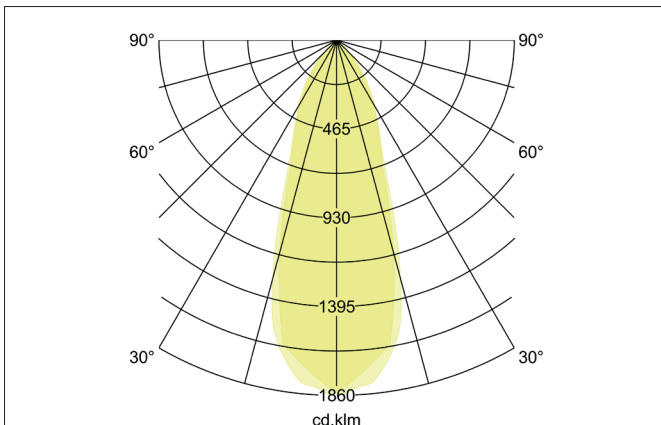

BB13 LED recessed spotlight set, dim2warm, trailing edge dimmable, with connection box
 Article no. 39473023

Light.
 For Generations.

Tender
 LED recessed spotlight set, dim2warm, trailing edge dimmable, with connection box, Round. Toolless ceiling installation by installation springs. Ceiling cut-out Ø 68 mm, Installation depth 50 mm, Outer diameter 88 mm, Weight 0,327 kg, Reflector silver with rotationssymmetrical, deep, wide distributed light intensity. optimal light distribution due to a glass transparent cover. Luminous flux 430 lm, Power 1 x 6 W, Light colour warm white to StructureNodeImpl 4028e4c98a2c31f1018a75f6217862c8, Correlated color temprature (CCT) 3.000 - 1.800 K, Colour rendering index CRI > 90, Housing material: Cast iron / Aluminium / Glass / Plastic, Colour: Chrome, Permissible ambient temperature (ta): -20 °C - +25 °C, Protection class (EN 61140): II, Degree of protection (DIN EN 60529): IP20, .With electronic driver, Trailing-edge phase dimmable.

BB13 LED recessed spotlight set, dim2warm, trailing edge dimmable, with connection box

Article no. 39473023

Light.
For Generations.

Article data	
Article no.	39473023
GTIN	4251433998051
Series name	BB13
Short description	LED recessed spotlight set, dim2warm, trailing edge dimmable, with connection box
Material	Cast iron / Aluminium / Glass / Plastic
Colour	Chrome
Type of surface	Glossy
Shape	Round
Outer diameter	88 mm
Built-in diameter	68 mm
Installation depth	50 mm
Hight	5 mm
Scope of delivery	incl. connection box, 3-pole for through-wiring
Weight	0.327 kg
stamp	UKCA

Lighting technology	
Colour temperature	3.000 K - 1.800 K
Light colour	White
Light output	Direct
Luminous flux	430 lm
System efficiency	72 lm/W
Colour rendering	CRI > 90
Reflector	High-gloss
Reflector colour	silver
Beam angle	38°
Light sharing	Symmetric
Adjustable color temperature	Infinite control