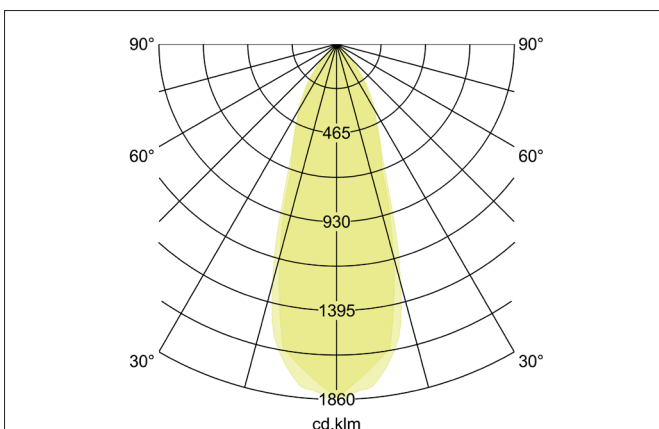

BB13 LED recessed spotlight set, dim2warm, trailing edge dimmable, with connection box

Article no. 39473153

Light.
For Generations.**Tender**

LED recessed spotlight set, dim2warm, trailing edge dimmable, with connection box, Round. Toolless ceiling installation by installation springs. Ceiling cut-out Ø 68 mm, Installation depth 50 mm, Outer diameter 88 mm, Weight 0,327 kg, Reflector silver with rotationssymmetrical, deep, wide distributed light intensity. optimal light distribution due to a glass transparent cover. Luminous flux 430 lm, Power 1 x 6 W, Light colour warm white to StructureNodeImpl 4028e4c98a2c31f1018a75ffa9c9328b, Correlated color temperature (CCT) 3.000 - 1.800 K, Colour rendering index CRI > 90, Housing material: Cast iron / Aluminium / Glass / Plastic, Colour: Nickel, Permissible ambient temperature (ta): -20 °C - +25 °C, Protection class (EN 61140): II, Degree of protection (DIN EN 60529): IP20, .With electronic driver, Trailing-edge phase dimmable.

Lighting technology	
Colour temperature	3.000 K - 1.800 K
Light colour	White
Light output	Direct
Luminous flux	430 lm
System efficiency	72 lm/W
Colour rendering	CRI > 90
Reflector	High-gloss
Reflector colour	silver
Beam angle	38°
Light sharing	Symmetric
Adjustable color temperature	Infinite control

Operating technology of the luminaire	
Article No. of used light source	12963383
Hight	32 mm
Diameter	50 mm
Lamp holder	Plug&Play
Power	6 W
Voltage type	DC
Current	350 mA
Lamp	LED
Protection class	III
Degree of protection	IP20
Bulb change possible	The light source of this luminaire may only be replaced by the manufacturer or a service technician commissioned by him or a similarly qualified person.