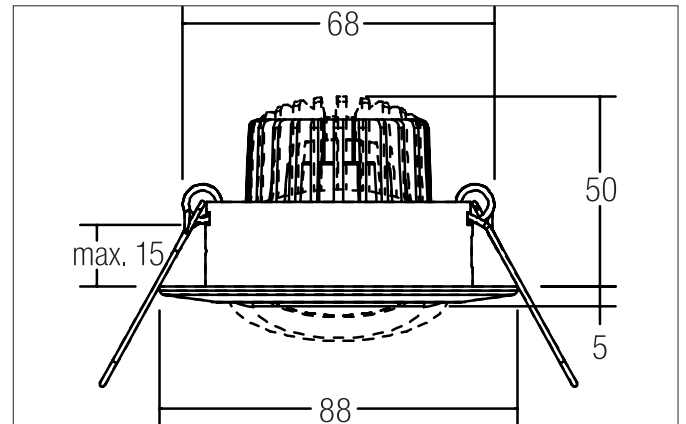

BB13 LED recessed spotlight set, dim2warm, trailing edge dimmable, with connection box

Article no. 39473153

Light.
For Generations.**Tender**

LED recessed spotlight set, dim2warm, trailing edge dimmable, with connection box, Round. Toolless ceiling installation by installation springs. Ceiling cut-out Ø 68 mm, Installation depth 50 mm, Outer diameter 88 mm, Weight 0,327 kg, Reflector silver with rotationssymmetrical, deep, wide distributed light intensity. optimal light distribution due to a glass transparent cover. Luminous flux 430 lm, Power 1 x 6 W, Light colour warm white to StructureNodeImpl 4028e4c98a2c31f1018a75ffa9c9328b, Correlated color temperature (CCT) 3.000 - 1.800 K, Colour rendering index CRI > 90, Housing material: Cast iron / Aluminium / Glass / Plastic, Colour: Nickel, Permissible ambient temperature (ta): -20 °C - +25 °C, Protection class (EN 61140): II, Degree of protection (DIN EN 60529): IP20, .With electronic driver, Trailing-edge phase dimmable.

BB13 LED recessed spotlight set, dim2warm, trailing edge dimmable, with connection box

Article no. 39473153

Light.
For Generations.

Article data	
Article no.	39473153
GTIN	4251433998082
Series name	BB13
Short description	LED recessed spotlight set, dim2warm, trailing edge dimmable, with connection box
Material	Cast iron / Aluminium / Glass / Plastic
Colour	Nickel
Type of surface	Matt
Shape	Round
Outer diameter	88 mm
Built-in diameter	68 mm
Installation depth	50 mm
Hight	5 mm
Scope of delivery	incl. connection box, 3-pole for through-wiring
Weight	0.327 kg
stamp	UKCA

Operating technology of the luminaire	
Article No. of used light source	12963383
Hight	32 mm
Diameter	50 mm
Lamp holder	Plug&Play
Power	6 W
Voltage type	DC
Current	350 mA
Lamp	LED
Protection class	III
Degree of protection	IP20
Bulb change possible	The light source of this luminaire may only be replaced by the manufacturer or a service technician commissioned by him or a similarly qualified person.