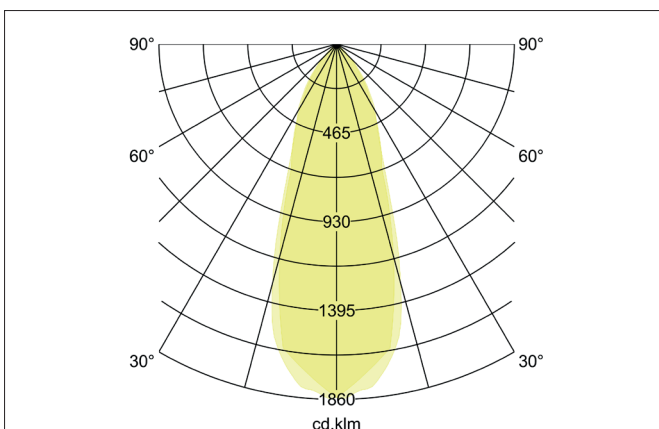

BB13 LED recessed spotlight set, dim2warm, trailing edge dimmable, with connection box

Article no. 39473073

Light.
For Generations.**Tender**

LED recessed spotlight set, dim2warm, trailing edge dimmable, with connection box, Round. Toolless ceiling installation by installation springs. Ceiling cut-out Ø 68 mm, Installation depth 50 mm, Outer diameter 88 mm, Weight 0,327 kg, Reflector silver with rotationssymmetrical, deep, wide distributed light intensity. optimal light distribution due to a glass transparent cover. Luminous flux 430 lm, Power 1 x 6 W, Light colour warm white to StructureNodeImpl 4028e4c98a2c31f1018a75f3464a22b3, Correlated color temperature (CCT) 3.000 - 1.800 K, Colour rendering index CRI > 90, Housing material: Cast iron / Aluminium / Glass / Plastic, Colour: White, Permissible ambient temperature (ta): -20 °C - +25 °C, Protection class (EN 61140): II, Degree of protection (DIN EN 60529): IP20, .With electronic driver, Trailing-edge phase dimmable.

BB13 LED recessed spotlight set, dim2warm, trailing edge dimmable, with connection box

Article no. 39473073

Light.
For Generations.

Article data	
Article no.	39473073
GTIN	4251433998068
Series name	BB13
Short description	LED recessed spotlight set, dim2warm, trailing edge dimmable, with connection box
Material	Cast iron / Aluminium / Glass / Plastic
Colour	White
Type of surface	Glossy
Shape	Round
Outer diameter	88 mm
Built-in diameter	68 mm
Installation depth	50 mm
Hight	5 mm
Scope of delivery	incl. connection box, 3-pole for through-wiring
Weight	0.327 kg
stamp	UKCA

Lighting technology	
Colour temperature	3.000 K - 1.800 K
Light colour	White
Light output	Direct
Luminous flux	430 lm
System efficiency	72 lm/W
Colour rendering	CRI > 90
Reflector	High-gloss
Reflector colour	silver
Beam angle	38°
Light sharing	Symmetric
Adjustable color temperature	Infinite control