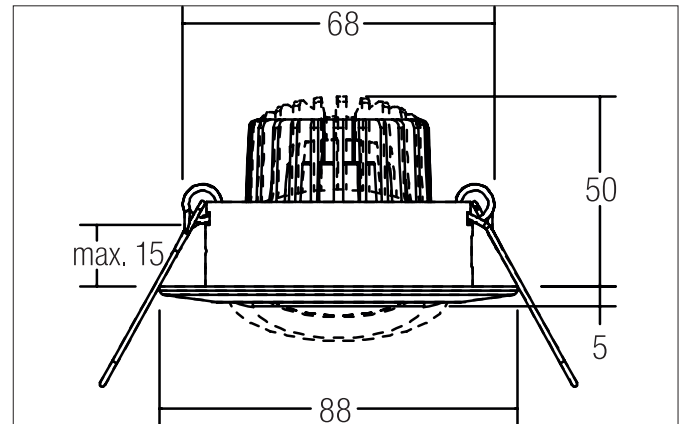

BB13 LED recessed spotlight set, dim2warm, trailing edge dimmable, with connection box

Article no. 39473073

Light.
For Generations.**Tender**

LED recessed spotlight set, dim2warm, trailing edge dimmable, with connection box, Round. Toolless ceiling installation by installation springs. Ceiling cut-out Ø 68 mm, Installation depth 50 mm, Outer diameter 88 mm, Weight 0,327 kg, Reflector silver with rotationssymmetrical, deep, wide distributed light intensity. optimal light distribution due to a glass transparent cover. Luminous flux 430 lm, Power 1 x 6 W, Light colour warm white to StructureNodeImpl 4028e4c98a2c31f1018a75f3464a22b3, Correlated color temperature (CCT) 3.000 - 1.800 K, Colour rendering index CRI > 90, Housing material: Cast iron / Aluminium / Glass / Plastic, Colour: White, Permissible ambient temperature (ta): -20 °C - +25 °C, Protection class (EN 61140): II, Degree of protection (DIN EN 60529): IP20, .With electronic driver, Trailing-edge phase dimmable.

BB13 LED recessed spotlight set, dim2warm, trailing edge dimmable, with connection box

Article no. 39473073

Light.
For Generations.

Article data	
Article no.	39473073
GTIN	4251433998068
Series name	BB13
Short description	LED recessed spotlight set, dim2warm, trailing edge dimmable, with connection box
Material	Cast iron / Aluminium / Glass / Plastic
Colour	White
Type of surface	Glossy
Shape	Round
Outer diameter	88 mm
Built-in diameter	68 mm
Installation depth	50 mm
Hight	5 mm
Scope of delivery	incl. connection box, 3-pole for through-wiring
Weight	0.327 kg
stamp	UKCA

Operating technology of the luminaire	
Article No. of used light source	12963383
Hight	32 mm
Diameter	50 mm
Lamp holder	Plug&Play
Power	6 W
Voltage type	DC
Current	350 mA
Lamp	LED
Protection class	III
Degree of protection	IP20
Bulb change possible	The light source of this luminaire may only be replaced by the manufacturer or a service technician commissioned by him or a similarly qualified person.