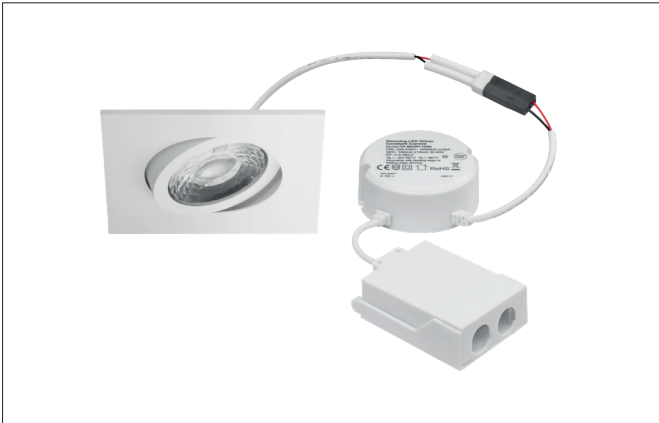

**ABACO LED recessed spotlight set, trailing edge dimmable, IP44**  
Article no. 39415173

Light.  
For Generations.

#### Tender

LED recessed spotlight set, trailing edge dimmable, IP44, Square. Toolless ceiling installation by installation springs. Ceiling cut-out Ø 68 mm, Installation depth 38 mm, Length 83 mm, Width 83 mm, Weight 0,200 kg, Reflector silver with rotationssymmetrical, deep, wide distributed light intensity. optimal light distribution due to a plastic, transparent cover. Luminous flux 1.010 lm, Power 1 x 8 W, Light colour warm white, Correlated color temperature (CCT) 3.000 K, Colour rendering index CRI 82, Housing material: Aluminium / PMMA, Colour: White structure, Permissible ambient temperature (ta): -20 °C - +25 °C, Protection class (EN 61140): II, Degree of protection (DIN EN 60529): IP44, . With electronic driver, Trailing-edge phase dimmable.

#### Product Benefits

- Protection class IP44 for indoor damp locations
- Standard ceiling cut-out 68 mm - low installation depth 40 mm
- Dimmable as standard via trailing edge phase control (supplied as a set)

**ABACO LED recessed spotlight set, trailing edge dimmable, IP44**

Article no. 39415173

Light.  
For Generations.

Article data	
Article no.	39415173
GTIN	4255752500049
Series name	ABACO
Short description	LED recessed spotlight set, trailing edge dimmable, IP44
Material	Aluminium / PMMA
Colour	White
Type of surface	Structure
Shape	Square
Built-in diameter	68 mm
Installation depth	38 mm
Length	83 mm
Width	83 mm
Hight	3 mm
Scope of delivery	incl. connection box, 3-pole for through-wiring
Weight	0.200 kg
Conformance	CE, UKCA