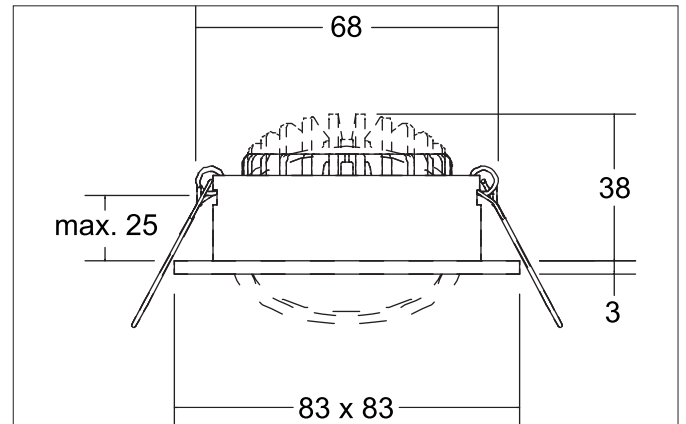

**ABACO LED recessed spotlight set, trailing edge dimmable, IP44**  
Article no. 39415173

Light.  
For Generations.

#### Tender

LED recessed spotlight set, trailing edge dimmable, IP44, Square. Toolless ceiling installation by installation springs. Ceiling cut-out Ø 68 mm, Installation depth 38 mm, Length 83 mm, Width 83 mm, Weight 0,200 kg, Reflector silver with rotationssymmetrical, deep, wide distributed light intensity. optimal light distribution due to a plastic, transparent cover. Luminous flux 1.010 lm, Power 1 x 8 W, Light colour warm white, Correlated color temperature (CCT) 3.000 K, Colour rendering index CRI 82, Housing material: Aluminium / PMMA, Colour: White structure, Permissible ambient temperature (ta): -20 °C - +25 °C, Protection class (EN 61140): II, Degree of protection (DIN EN 60529): IP44, . With electronic driver, Trailing-edge phase dimmable.

#### Product Benefits

- Protection class IP44 for indoor damp locations
- Standard ceiling cut-out 68 mm - low installation depth 40 mm
- Dimmable as standard via trailing edge phase control (supplied as a set)

**ABACO LED recessed spotlight set, trailing edge dimmable, IP44**

Article no. 39415173

Light.  
For Generations.

Article data	
Article no.	39415173
GTIN	4255752500049
Series name	ABACO
Short description	LED recessed spotlight set, trailing edge dimmable, IP44
Material	Aluminium / PMMA
Colour	White
Type of surface	Structure
Shape	Square
Built-in diameter	68 mm
Installation depth	38 mm
Length	83 mm
Width	83 mm
Hight	3 mm
Scope of delivery	incl. connection box, 3-pole for through-wiring
Weight	0.200 kg
Conformance	CE, UKCA