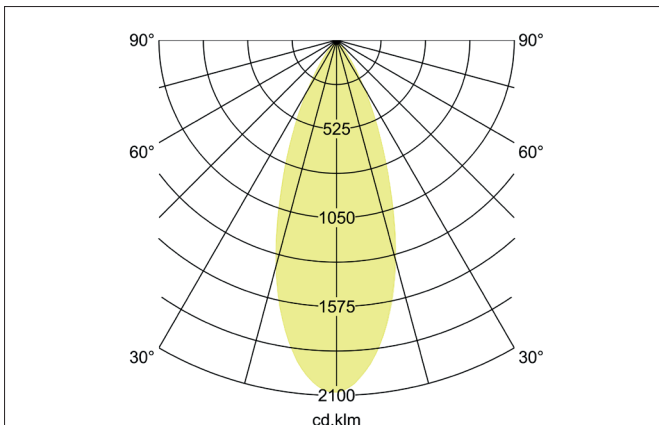

#### Tender

LED recessed spotlight set, trailing edge dimmable, IP44, Square. Toolless ceiling installation by installation springs. Ceiling cut-out Ø 68 mm, Installation depth 38 mm, Length 83 mm, Width 83 mm, Weight 0,200 kg, Reflector silver with rotationssymmetrical, deep, wide distributed light intensity. optimal light distribution due to a plastic, transparent cover. Luminous flux 1.010 lm, Power 1 x 8 W, Light colour warm white, Correlated color temperature (CCT) 3.000 K, Colour rendering index CRI 82, Housing material: Aluminium / PMMA, Colour: White structure, Permissible ambient temperature (ta): -20 °C - +25 °C, Protection class (EN 61140): II, Degree of protection (DIN EN 60529): IP44, . With electronic driver, Trailing-edge phase dimmable.

Lighting technology	
Colour temperature	3.000 K
Light colour	White
Light output	Direct
Luminous flux	1,010 lm
System efficiency	126 lm/W
Colour rendering	CRI 82
Reflector	Faceted
Reflector colour	silver
Beam angle	36°
Light sharing	Symmetric
Adjustable color temperature	No