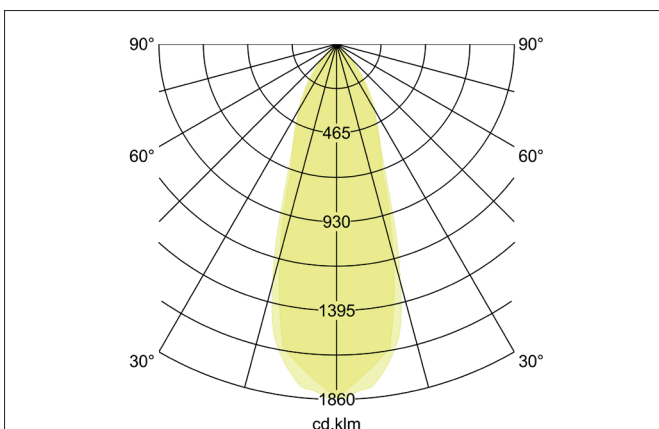

BB13 LED recessed spotlight set, dim2warm, trailing edge dimmable, with connection box

Article no. 39473083

Light.
For Generations.**Tender**

LED recessed spotlight set, dim2warm, trailing edge dimmable, with connection box, Round. Toolless ceiling installation by installation springs. Ceiling cut-out Ø 68 mm, Installation depth 50 mm, Outer diameter 88 mm, Weight 0,327 kg, Reflector silver with rotationssymmetrical, deep, wide distributed light intensity. optimal light distribution due to a glass transparent cover. Luminous flux 430 lm, Power 1 x 6 W, Light colour warm white to StructureNodeImpl 4028e4c98a2c31f1018a760d9b9f1448, Correlated color temperature (CCT) 3.000 - 1.800 K, Colour rendering index CRI > 90, Housing material: Cast iron / Aluminium / Glass / Plastic, Colour: Black, Permissible ambient temperature (ta): -20 °C - +25 °C, Protection class (EN 61140): II, Degree of protection (DIN EN 60529): IP20, .With electronic driver, Trailing-edge phase dimmable.

BB13 LED recessed spotlight set, dim2warm, trailing edge dimmable, with connection box

Article no. 39473083

Light.
For Generations.

Article data	
Article no.	39473083
GTIN	4251433998075
Series name	BB13
Short description	LED recessed spotlight set, dim2warm, trailing edge dimmable, with connection box
Material	Cast iron / Aluminium / Glass / Plastic
Colour	Black
Type of surface	Matt
Shape	Round
Outer diameter	88 mm
Built-in diameter	68 mm
Installation depth	50 mm
Hight	5 mm
Scope of delivery	incl. connection box, 3-pole for through-wiring
Weight	0.327 kg
stamp	UKCA

Lighting technology	
Colour temperature	3.000 K - 1.800 K
Light colour	White
Light output	Direct
Luminous flux	430 lm
System efficiency	72 lm/W
Colour rendering	CRI > 90
Reflector	High-gloss
Reflector colour	silver
Beam angle	38°
Light sharing	Symmetric
Adjustable color temperature	Infinite control