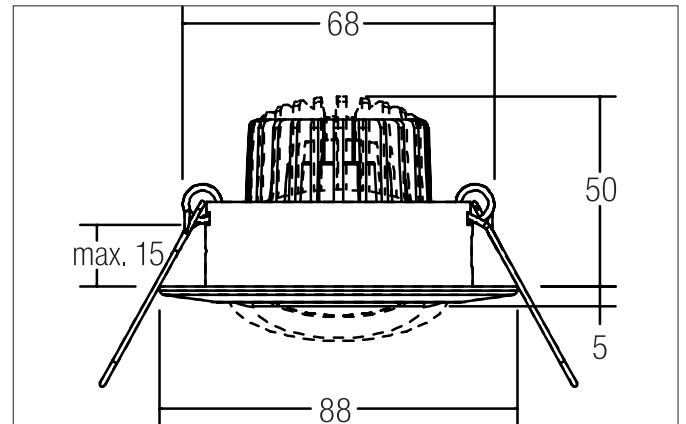

BB13 LED recessed spotlight set, dim2warm, trailing edge dimmable, with connection box

Article no. 39473083

Light.
For Generations.**Tender**

LED recessed spotlight set, dim2warm, trailing edge dimmable, with connection box, Round. Toolless ceiling installation by installation springs. Ceiling cut-out Ø 68 mm, Installation depth 50 mm, Outer diameter 88 mm, Weight 0,327 kg, Reflector silver with rotationssymmetrical, deep, wide distributed light intensity. optimal light distribution due to a glass transparent cover. Luminous flux 430 lm, Power 1 x 6 W, Light colour warm white to StructureNodeImpl 4028e4c98a2c31f1018a760d9b9f1448, Correlated color temperature (CCT) 3.000 - 1.800 K, Colour rendering index CRI > 90, Housing material: Cast iron / Aluminium / Glass / Plastic, Colour: Black, Permissible ambient temperature (ta): -20 °C - +25 °C, Protection class (EN 61140): II, Degree of protection (DIN EN 60529): IP20, .With electronic driver, Trailing-edge phase dimmable.

BB13 LED recessed spotlight set, dim2warm, trailing edge dimmable, with connection box

Article no. 39473083

Light.
For Generations.

Article data	
Article no.	39473083
GTIN	4251433998075
Series name	BB13
Short description	LED recessed spotlight set, dim2warm, trailing edge dimmable, with connection box
Material	Cast iron / Aluminium / Glass / Plastic
Colour	Black
Type of surface	Matt
Shape	Round
Outer diameter	88 mm
Built-in diameter	68 mm
Installation depth	50 mm
Hight	5 mm
Scope of delivery	incl. connection box, 3-pole for through-wiring
Weight	0.327 kg
stamp	UKCA

Operating technology of the luminaire	
Article No. of used light source	12963383
Hight	32 mm
Diameter	50 mm
Lamp holder	Plug&Play
Power	6 W
Voltage type	DC
Current	350 mA
Lamp	LED
Protection class	III
Degree of protection	IP20
Bulb change possible	The light source of this luminaire may only be replaced by the manufacturer or a service technician commissioned by him or a similarly qualified person.