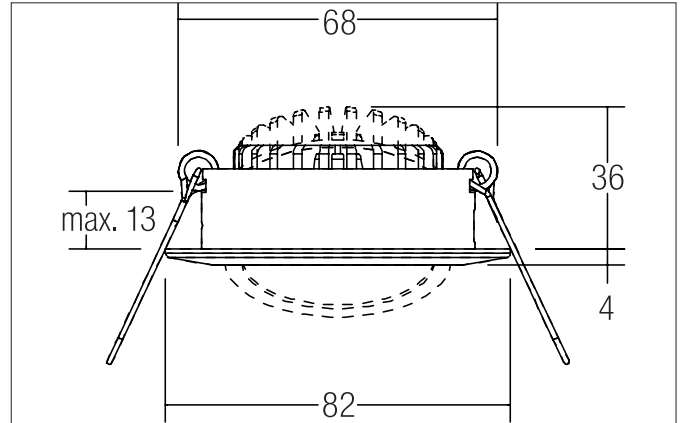

BB03 LED recessed spot set, trailing-edge phase dimmable, incl.

connection box

Article no. 39463173

Light.
For Generations.

Tender

LED recessed spot set, trailing-edge phase dimmable, incl. connection box, Round. Toolless ceiling installation by installation springs. Ceiling cut-out Ø 68 mm, Installation depth 36 mm, Outer diameter 82 mm, Weight 0,194 kg, Reflector silver with rotationsymmetrical, deep, wide distributed light intensity. optimal light distribution due to a polycarbonat clear cover. Luminous flux 630 lm, Power 1 x 6 W, Light colour warm white, Correlated color temprature (CCT) 3.000 K, Colour rendering index CRI > 80, Rated life time L70/B50 at 25 °C: 30.000 h, Rated life time L80/B20 at 25 °C: 50.000 h, Housing material: Aluminium / Plastic, Colour: White structure, Permissible ambient temperature (ta): -20 °C - +25 °C, Protection class (EN 61140): II, Degree of protection (DIN EN 60529): IP20, .With electronic driver, Trailing-edge phase dimmable.

BB03 LED recessed spot set, trailing-edge phase dimmable, incl. connection box

Article no. 39463173

Light.
For Generations.

Article data	
Article no.	39463173
GTIN	4251433954088
Series name	BB03
Short description	LED recessed spot set, trailing-edge phase dimmable, incl. connection box
Material	Aluminium / Plastic
Colour	White
Type of surface	Structure
Shape	Round
Outer diameter	82 mm
Built-in diameter	68 mm
Installation depth	36 mm
Hight	4 mm
Scope of delivery	incl. connection box, 3-pole
Weight	0.194 kg
Conformance	CE, UKCA

Lighting technology	
Colour temperature	3.000 K
Light colour	White
Light output	Direct
Luminous flux	630 lm
System efficiency	105 lm/W
Colour rendering	CRI > 80
Reflector	High-gloss
Reflector colour	silver
Beam angle	38°
Light sharing	Symmetric
Adjustable color temperature	No