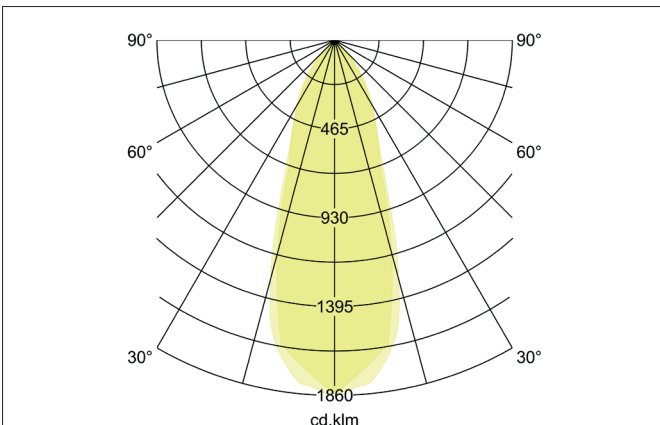

BB03 LED recessed spot set, trailing-edge phase dimmable, incl.

connection box

Article no. 39463173

Light.
For Generations.

Tender

LED recessed spot set, trailing-edge phase dimmable, incl. connection box, Round. Toolless ceiling installation by installation springs. Ceiling cut-out Ø 68 mm, Installation depth 36 mm, Outer diameter 82 mm, Weight 0,194 kg, Reflector silver with rotationsymmetrical, deep, wide distributed light intensity. optimal light distribution due to a polycarbonat clear cover. Luminous flux 630 lm, Power 1 x 6 W, Light colour warm white, Correlated color temprature (CCT) 3.000 K, Colour rendering index CRI > 80, Rated life time L70/B50 at 25 °C: 30.000 h, Rated life time L80/B20 at 25 °C: 50.000 h, Housing material: Aluminium / Plastic, Colour: White structure, Permissible ambient temperature (ta): -20 °C - +25 °C, Protection class (EN 61140): II, Degree of protection (DIN EN 60529): IP20, .With electronic driver, Trailing-edge phase dimmable.

BB03 LED recessed spot set, trailing-edge phase dimmable, incl. connection box

Article no. 39463173

Light.
For Generations.

Article data	
Article no.	39463173
GTIN	4251433954088
Series name	BB03
Short description	LED recessed spot set, trailing-edge phase dimmable, incl. connection box
Material	Aluminium / Plastic
Colour	White
Type of surface	Structure
Shape	Round
Outer diameter	82 mm
Built-in diameter	68 mm
Installation depth	36 mm
Hight	4 mm
Scope of delivery	incl. connection box, 3-pole
Weight	0.194 kg
Conformance	CE, UKCA

Lighting technology	
Colour temperature	3.000 K
Light colour	White
Light output	Direct
Luminous flux	630 lm
System efficiency	105 lm/W
Colour rendering	CRI > 80
Reflector	High-gloss
Reflector colour	silver
Beam angle	38°
Light sharing	Symmetric
Adjustable color temperature	No