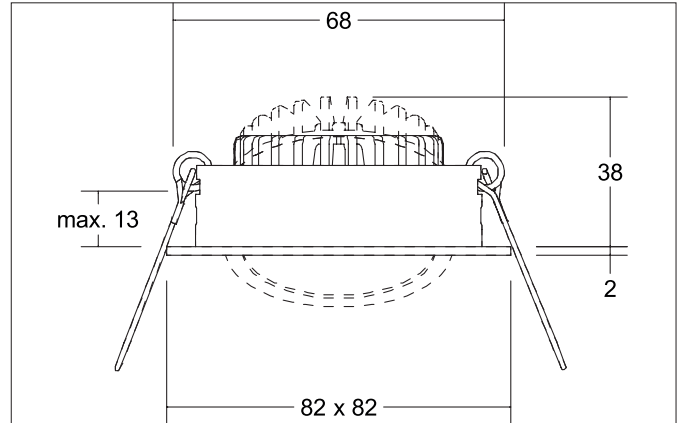

BB05 LED recessed spotlight set consisting of three lights, one dimmable trailing edge phase section converter, with connection box and three 2,000 mm connecting cables
 Article no. 39465183S3

Light.
 For Generations.

Tender
 LED recessed spotlight set consisting of three lights, one dimmable trailing edge phase section converter, with connection box and three 2,000 mm connecting cables, Round. Toolless ceiling installation by installation springs. Ceiling cut-out Ø 68 mm, Installation depth 38 mm, Length 82 mm, Width 82 mm, Weight 0,520 kg, Reflector silver with rotationssymmetrical, deep, wide distributed light intensity. optimal light distribution due to a polycarbonat clear cover. Luminous flux 1.890 lm, Power 1 x 18 W, Light colour warm white, Correlated color temperature (CCT) 3.000 K, Colour rendering index CRI > 80, Rated life time L70/B50 at 25 °C: 30.000 h, Rated life time L80/B20 at 25 °C: 50.000 h, Housing material: Aluminium / Polycarbonate, Colour: Black structure, Permissible ambient temperature (ta): -20 °C - +25 °C, Protection class (EN 61140): II, Degree of protection (DIN EN 60529): IP20, .With electronic driver, Trailing-edge phase dimmable.

Article data	
Article no.	39465183S3
GTIN	4251433998549
Series name	BB05
Short description	LED recessed spotlight set consisting of three lights, one dimmable trailing edge phase section converter, with connection box and three 2,000 mm connecting cables
Material	Aluminium / Polycarbonate
Colour	Black
Type of surface	Structure
Shape	Round
Built-in diameter	68 mm
Installation depth	38 mm
Length	82 mm
Width	82 mm
Hight	4 mm
Scope of delivery	incl. one connection box, 3-pole for through-wiring and three 2,000 mm extension cables for installing a system with three individual lights in series connection
Weight	0.520 kg
Conformance	UKCA