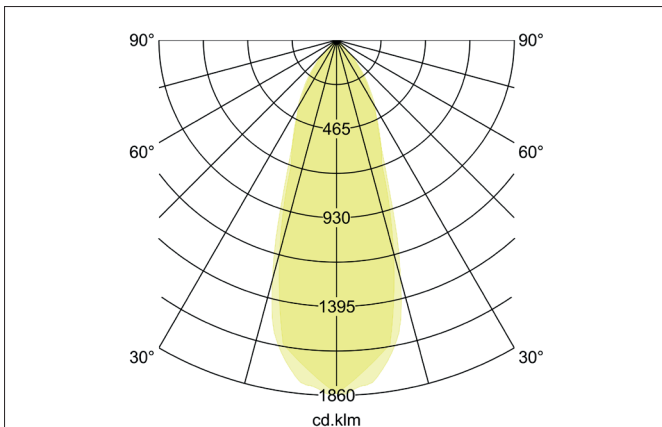

Tender
 LED recessed spotlight set consisting of three lights, one dimmable trailing edge phase section converter, with connection box and three 2,000 mm connecting cables, Round. Toolless ceiling installation by installation springs. Ceiling cut-out Ø 68 mm, Installation depth 38 mm, Length 82 mm, Width 82 mm, Weight 0,520 kg, Reflector silver with rotationssymmetrical, deep, wide distributed light intensity. optimal light distribution due to a polycarbonat clear cover. Luminous flux 1.890 lm, Power 1 x 18 W, Light colour warm white, Correlated color temperature (CCT) 3.000 K, Colour rendering index CRI > 80, Rated life time L70/B50 at 25 °C: 30.000 h, Rated life time L80/B20 at 25 °C: 50.000 h, Housing material: Aluminium / Polycarbonate, Colour: Black structure, Permissible ambient temperature (ta): -20 °C - +25 °C, Protection class (EN 61140): II, Degree of protection (DIN EN 60529): IP20, .With electronic driver, Trailing-edge phase dimmable.

Article data	
Article no.	39465183S3
GTIN	4251433998549
Series name	BB05
Short description	LED recessed spotlight set consisting of three lights, one dimmable trailing edge phase section converter, with connection box and three 2,000 mm connecting cables
Material	Aluminium / Polycarbonate
Colour	Black
Type of surface	Structure
Shape	Round
Built-in diameter	68 mm
Installation depth	38 mm
Length	82 mm
Width	82 mm
Hight	4 mm
Scope of delivery	incl. one connection box, 3-pole for through-wiring and three 2,000 mm extension cables for installing a system with three individual lights in series connection
Weight	0.520 kg
Conformance	UKCA

Lighting technology	
Colour temperature	3.000 K
Light colour	White
Light output	Direct
Luminous flux	1,890 lm
System efficiency	105 lm/W
Colour rendering	CRI > 80
Reflector	High-gloss
Reflector colour	silver
Beam angle	38°
Light sharing	Symmetric
Adjustable color temperature	No