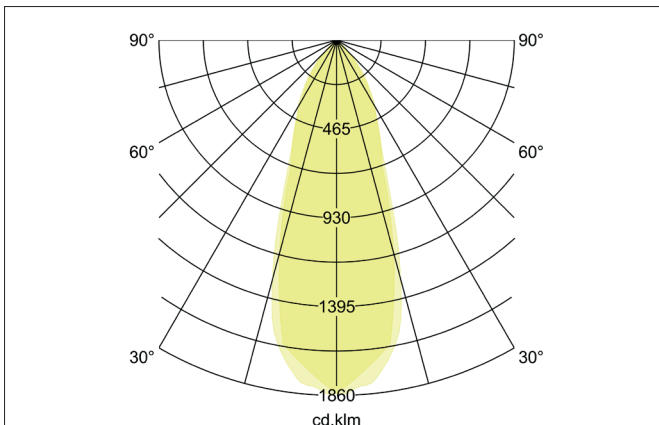

#### Tender

LED recessed spotlight set, trailing-edge phase dimmer (round converter), with connection box, Round. Toolless ceiling installation by installation springs. Ceiling cut-out Ø 68 mm, Installation depth 38 mm, Outer diameter 82 mm, Weight 0,185 kg, Reflector silver with rotationssymmetrical, deep, wide distributed light intensity. optimal light distribution due to a plastic, transparent cover. Luminous flux 640 lm, Power 1 x 6 W, Light colour warm white, Correlated color temperature (CCT) 3.000 K, Colour rendering index CRI > 80, Housing material: Stainless steel / Aluminium / Plastic, Colour: Stainless steel, Permissible ambient temperature (ta): -20 °C - +25 °C, Protection class (EN 61140): II, Degree of protection (DIN EN 60529): IP20, .With electronic driver, Trailing-edge phase dimmable.

Lighting technology	
Colour temperature	3.000 K
Light colour	White
Light output	Direct
Luminous flux	640 lm
System efficiency	107 lm/W
Colour rendering	CRI > 80
Reflector	High-gloss
Reflector colour	silver
Beam angle	38°
Light sharing	Symmetric
Adjustable color temperature	No