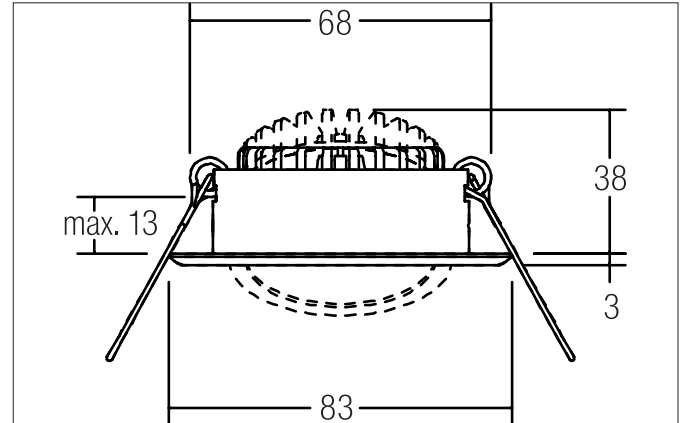

**BB09 LED recessed spotlight set, trailing-edge phase dimmer  
(round converter), with connection box**  
Article no. 40469223

Light.  
For Generations.

#### Tender

LED recessed spotlight set, trailing-edge phase dimmer (round converter), with connection box, Round. Toolless ceiling installation by installation springs. Ceiling cut-out Ø 68 mm, Installation depth 38 mm, Outer diameter 82 mm, Weight 0,185 kg, Reflector silver with rotationssymmetrical, deep, wide distributed light intensity. optimal light distribution due to a plastic, transparent cover. Luminous flux 640 lm, Power 1 x 6 W, Light colour warm white, Correlated color temperature (CCT) 3.000 K, Colour rendering index CRI > 80, Housing material: Stainless steel / Aluminium / Plastic, Colour: Stainless steel, Permissible ambient temperature (ta): -20 °C - +25 °C, Protection class (EN 61140): II, Degree of protection (DIN EN 60529): IP20, .With electronic driver, Trailing-edge phase dimmable.

**BB09 LED recessed spotlight set, trailing-edge phase dimmer  
(round converter), with connection box**

Article no. 40469223

Light.  
For Generations.

Article data	
Article no.	40469223
GTIN	4251433996842
Series name	BB09
Short description	LED recessed spotlight set, trailing-edge phase dimmer (round converter), with connection box
Material	Stainless steel / Aluminium / Plastic
Colour	Stainless steel
Type of surface	Matt
Shape	Round
Outer diameter	82 mm
Built-in diameter	68 mm
Installation depth	38 mm
Hight	3 mm
Scope of delivery	incl. connection box, 3-pole
Weight	0.185 kg
Conformance	CE, UKCA

Lighting technology	
Colour temperature	3.000 K
Light colour	White
Light output	Direct
Luminous flux	640 lm
System efficiency	107 lm/W
Colour rendering	CRI > 80
Reflector	High-gloss
Reflector colour	silver
Beam angle	38°
Light sharing	Symmetric
Adjustable color temperature	No