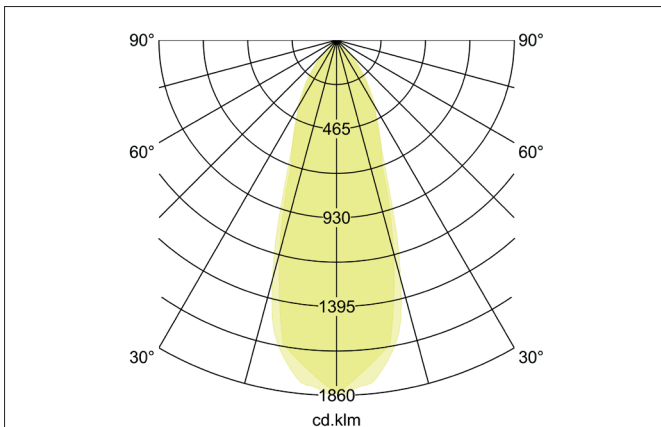

Tender
 LED recessed spotlight set consisting of three lights, one dimmable trailing edge phase section converter, with connection box and three 2,000 mm connecting cables, Round. Toolless ceiling installation by installation springs. Ceiling cut-out Ø 68 mm, Installation depth 38 mm, Length 82 mm, Width 82 mm, Weight 0,520 kg, Reflector silver with rotationssymmetrical, deep, wide distributed light intensity. optimal light distribution due to a polycarbonat clear cover. Luminous flux 1.890 lm, Power 1 x 18 W, Light colour warm white, Correlated color temperature (CCT) 3.000 K, Colour rendering index CRI > 80, Rated life time L70/B50 at 25 °C: 30.000 h, Rated life time L80/B20 at 25 °C: 50.000 h, Housing material: Aluminium / Polycarbonate, Colour: Nickel, Permissible ambient temperature (ta): -20 °C - +25 °C, Protection class (EN 61140): II, Degree of protection (DIN EN 60529): IP20, .With electronic driver, Trailing-edge phase dimmable.

Article data	
Article no.	39465153S3
GTIN	4251433998501
Series name	BB05
Short description	LED recessed spotlight set consisting of three lights, one dimmable trailing edge phase section converter, with connection box and three 2,000 mm connecting cables
Material	Aluminium / Polycarbonate
Colour	Nickel
Type of surface	Matt
Shape	Round
Built-in diameter	68 mm
Installation depth	38 mm
Length	82 mm
Width	82 mm
Hight	4 mm
Scope of delivery	incl. one connection box, 3-pole for through-wiring and three 2,000 mm extension cables for installing a system with three individual lights in series connection
Weight	0.520 kg
Conformance	UKCA

Lighting technology	
Colour temperature	3.000 K
Light colour	White
Light output	Direct
Luminous flux	1,890 lm
System efficiency	105 lm/W
Colour rendering	CRI > 80
Reflector	High-gloss
Reflector colour	silver
Beam angle	38°
Light sharing	Symmetric
Adjustable color temperature	No