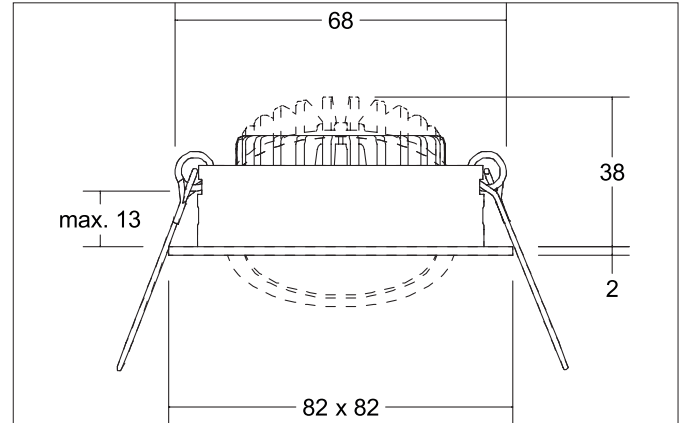

BB05 LED recessed spotlight set consisting of three lights, one dimmable trailing edge phase section converter, with connection box and three 2,000 mm connecting cables
 Article no. 39465153S3

Light.
 For Generations.

Tender
 LED recessed spotlight set consisting of three lights, one dimmable trailing edge phase section converter, with connection box and three 2,000 mm connecting cables, Round. Toolless ceiling installation by installation springs. Ceiling cut-out Ø 68 mm, Installation depth 38 mm, Length 82 mm, Width 82 mm, Weight 0,520 kg, Reflector silver with rotationssymmetrical, deep, wide distributed light intensity. optimal light distribution due to a polycarbonat clear cover. Luminous flux 1.890 lm, Power 1 x 18 W, Light colour warm white, Correlated color temperature (CCT) 3.000 K, Colour rendering index CRI > 80, Rated life time L70/B50 at 25 °C: 30.000 h, Rated life time L80/B20 at 25 °C: 50.000 h, Housing material: Aluminium / Polycarbonate, Colour: Nickel, Permissible ambient temperature (ta): -20 °C - +25 °C, Protection class (EN 61140): II, Degree of protection (DIN EN 60529): IP20, .With electronic driver, Trailing-edge phase dimmable.

Article data	
Article no.	39465153S3
GTIN	4251433998501
Series name	BB05
Short description	LED recessed spotlight set consisting of three lights, one dimmable trailing edge phase section converter, with connection box and three 2,000 mm connecting cables
Material	Aluminium / Polycarbonate
Colour	Nickel
Type of surface	Matt
Shape	Round
Built-in diameter	68 mm
Installation depth	38 mm
Length	82 mm
Width	82 mm
Hight	4 mm
Scope of delivery	incl. one connection box, 3-pole for through-wiring and three 2,000 mm extension cables for installing a system with three individual lights in series connection
Weight	0.520 kg
Conformance	UKCA