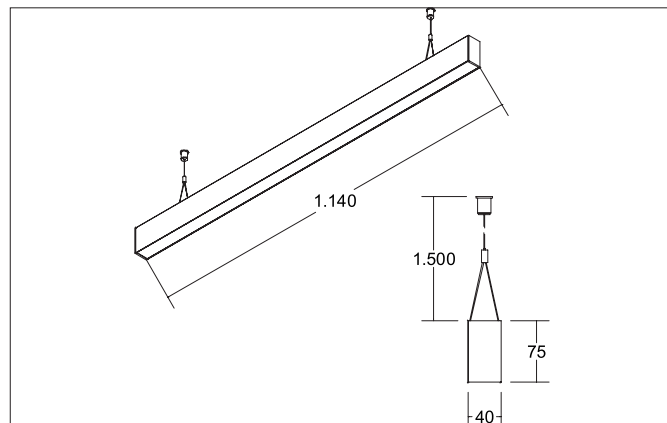

BIRO40 LED pendant profile luminaire direct

Article no. 77223083

Light.
For Generations.**Tender**

LED pendant profile luminaire direct, Rectangular. Luminaire length 1144.0 mm, Luminaire width 40.0 mm, Height 75.0 mm, for pendulum mounting. Pendulum length max. 1500.0 mm Weight 2.59 kg, with rotationssymmetrical, deep, wide distributed light intensity. optimal light distribution due to a plastic, satinised cover. Luminous flux 2.430 lm, UGR < 25, Power 31,4 W, Light colour warm white, Correlated color temperature (CCT) 3.000 K, Colour rendering index CRI > 90, Rated life time L70/B50 at 25 °C: 60.000 h, Rated life time L80/B50 at 25 °C: 60.000 h, Housing material: Aluminium / Acrylic, Colour: Black, Permissible ambient temperature (ta): -20 °C - +25 °C, Protection class (EN 61140): I, Degree of protection (DIN EN 60529): IP20, .With electronic driver, on/off switchable.

Article data	
Article no.	77223083
GTIN	4251433934776
Series name	BIRO40
Short description	LED pendant profile luminaire direct
Material	Aluminium / Acrylic
Colour	Black
Shape	Rectangular
Length	1,144 mm
Width	40 mm
Height	75 mm
Weight	2.590 kg

Mounting technology	
Mounting method	Suspended
Place of installation	Ceiling-mounted
Adjustability	Not adjustable
stamp	UKCA
Pendulum length max.	1,500 mm
Material cover	Plastic, satinised

Packing data	
Gross weight	3.04 kg
Length of packaging	1,250 mm
Packaging width	160 mm
Packaging height	135 mm
Disposal at end of life	This product must not be disposed of with household waste. You are obliged, to dispose of such electrical waste separately. By disposing of electrical waste and other old or defective electronics separately, you support recycling or other forms of re-use. In that way you help to take care and to avoid that harmful substances get into the environment.