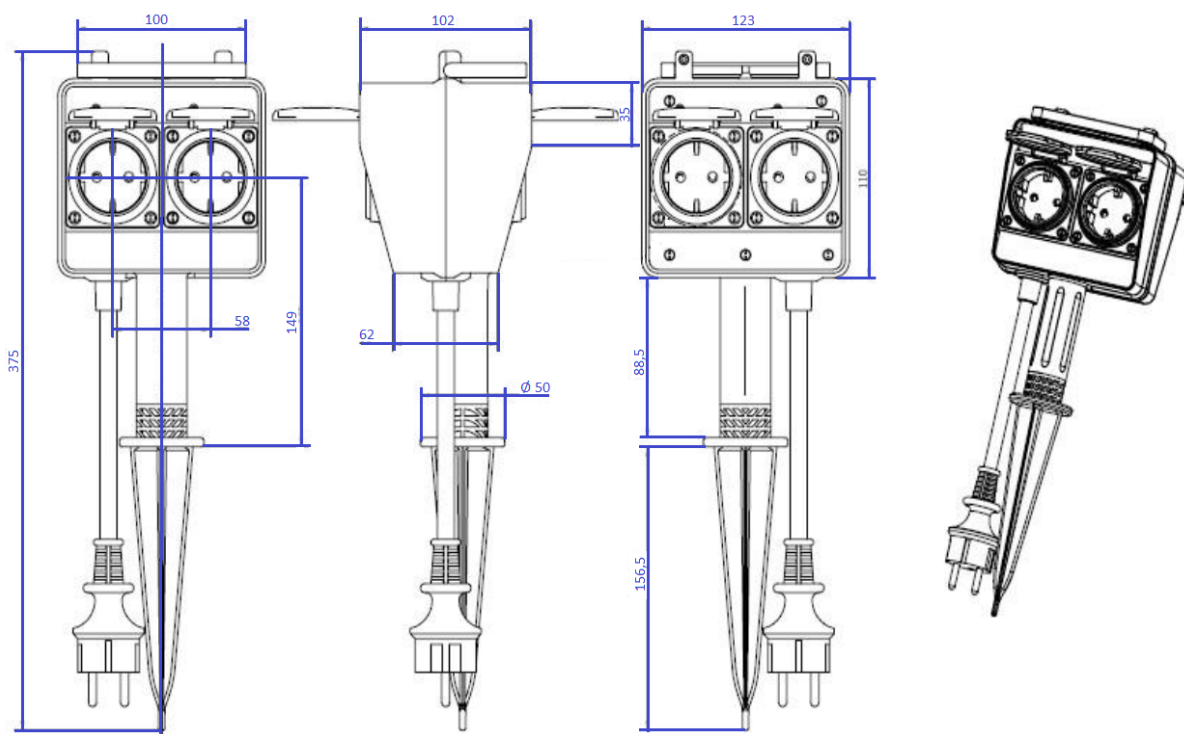

Datasheet: Technical Specification

Description

Garden socket with children protection, 4 ways socket outlet, 16A/250V~, IP44, non-rewirable

Item no: 394.182	Color Socket black, water proof yellow
Dimensions:	Total length: 375 Length cable: ca.115 Width on top: 123 Depth: 102