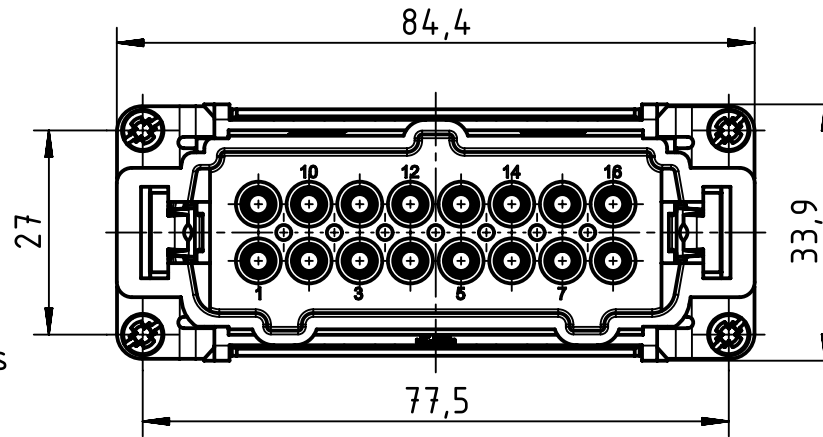

contact arrangement
(view from terminal side)

- working contacts
- ◐ relay contacts
- without contacts

panel cut out

	All rights reserved Department EL PD - DE HARTING Electric GmbH & Co. KG D-32339 Espelkamp	All Dimensions in mm Original Size DIN A4		Scale 1:1	Free size tol.	Ref. Sub.
		Created by KLASSEN P	Inspected by NICHTERLEIN	Standardisation TIEMANNA	Date 2017-08-29	State Final Release
Title Han 6HvE-M-c					Doc-Key / ECM-Nr. 100124724/UGD/005/B 500000124613	
Type TB				Number 09 34 006 2602		Rev. B
						Page 1/1