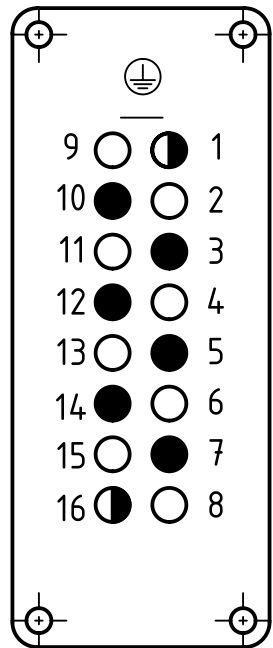

contact arrangement
(view from terminal side)

- working contacts
- ◐ relay contacts
- without contacts

panel cut out

	All rights reserved Department EL PD - DE HARTING Electric GmbH & Co. KG D-32339 Espelkamp	All Dimensions in mm Original Size DIN A4		Scale 1:1	Free size tol.	Ref. Sub.
		Created by KLASSEN P	Inspected by NICHTERLEIN	Standardisation TIEMANNA	Date 2017-08-29	State Final Release
Title Han 6HvE-M-c					Doc-Key / ECM-Nr. 100124724/UGD/005/B 500000124613	
Type TB				Number 09 34 006 2602		Rev. B
						Page 1/1