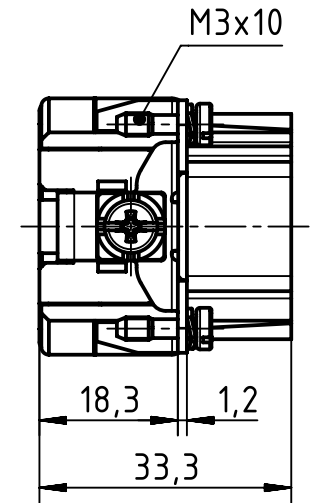

contact arrangement
(view from terminal side)

- working contacts
- ◐ relay contacts
- without contacts

panel cut out

	All rights reserved Department EL PD - DE HARTING Electric GmbH & Co. KG D-32339 Espelkamp	All Dimensions in mm Original Size DIN A4		Scale 1:1	Free size tol.	Ref. Sub.
		Created by KLASSEN P	Inspected by NICHTERLEIN	Standardisation TIEMANNA	Date 2017-08-29	State Final Release
Title Han 6HvE-M-c					Doc-Key / ECM-Nr. 100124724/UGD/005/B 500000124613	
Type TB				Number 09 34 006 2602		Rev. B
						Page 1/1