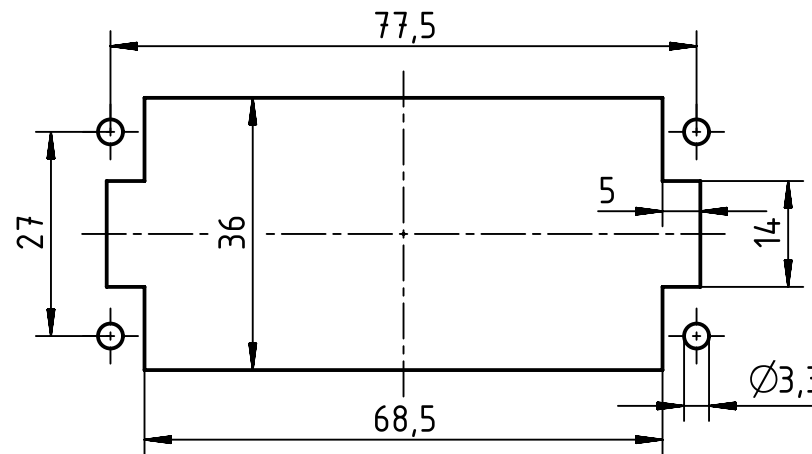

contact arrangement
(view from terminal side)

- working contacts
- ◐ relay contacts
- without contacts

panel cut out

	All rights reserved Department EL PD - DE HARTING Electric GmbH & Co. KG D-32339 Espelkamp	All Dimensions in mm Original Size DIN A4		Scale 1:1	Free size tol.	Ref. Sub.
		Created by KLASSEN P	Inspected by NICHTERLEIN	Standardisation TIEMANNA	Date 2017-08-29	State Final Release
Title Han 6HvE-M-c					Doc-Key / ECM-Nr. 100124724/UGD/005/B 500000124613	
Type TB				Number 09 34 006 2602		Rev. B
						Page 1/1