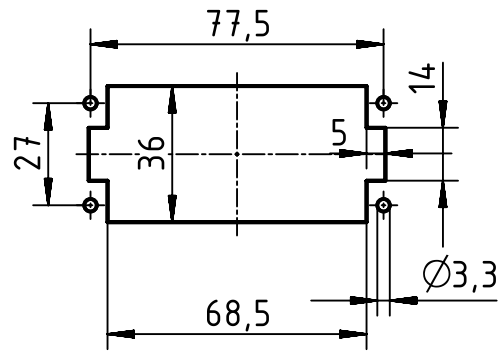

panel cut out 1:2

	All Dimensions in mm Original Size DIN A4		Scale 1:1	Free size tol.		Ref.
			Created by MEYERLE	Inspected by RUETERA	Standardisation TIEMANNA	Sub.
All rights reserved Department EL PD - DE		Title Han 16ES Press - F		Date 2017-11-03	State Final Release	
HARTING Electric GmbH & Co. KG D-32339 Espelkamp		Type TB		Number 09 33 016 2748		Doc-Key / ECM-Nr. 100616954/UGD/001/D 500000127032
				Rev. D	Page 1/1	