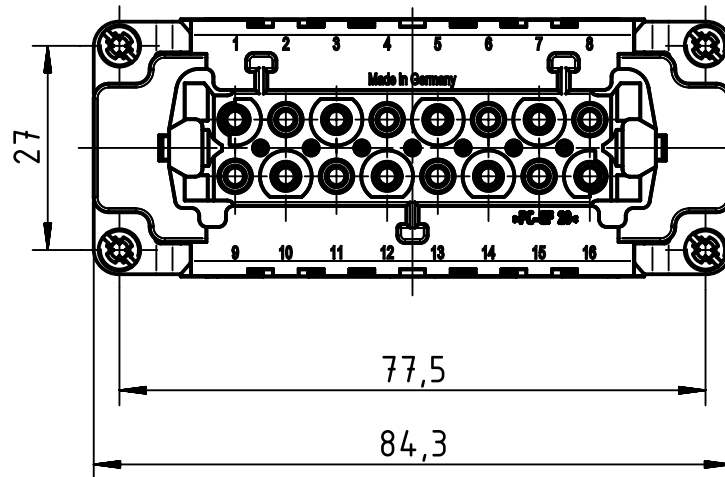

panel cut out 1:2

	All Dimensions in mm Original Size DIN A4		Scale 1:1	Free size tol.		Ref.
			Created by MEYERLE	Inspected by RUETERA	Standardisation TIEMANNA	Sub.
All rights reserved Department EL PD - DE		Title Han 16ES Press - F		Date 2017-11-03	State Final Release	
HARTING Electric GmbH & Co. KG D-32339 Espelkamp		Type TB		Number 09 33 016 2748		Doc-Key / ECM-Nr. 100616954/UGD/001/D 500000127032
				Rev. D	Page 1/1	