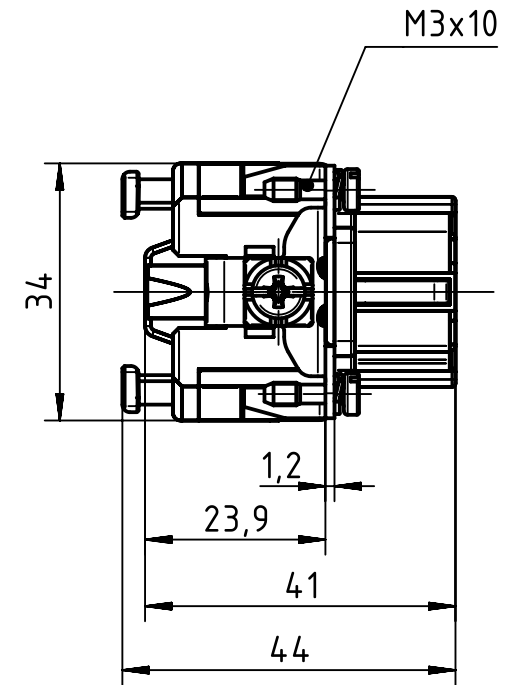

panel cut out 1:2

	All Dimensions in mm Original Size DIN A4		Scale 1:1	Free size tol.		Ref.
			Created by MEYERLE	Inspected by RUETERA	Standardisation TIEMANNA	Sub.
All rights reserved Department EL PD - DE		Title Han 16ES Press - F		Date 2017-11-03	State Final Release	
HARTING Electric GmbH & Co. KG D-32339 Espelkamp		Type TB		Number 09 33 016 2748		Doc-Key / ECM-Nr. 100616954/UGD/001/D 500000127032
				Rev. D	Page 1/1	