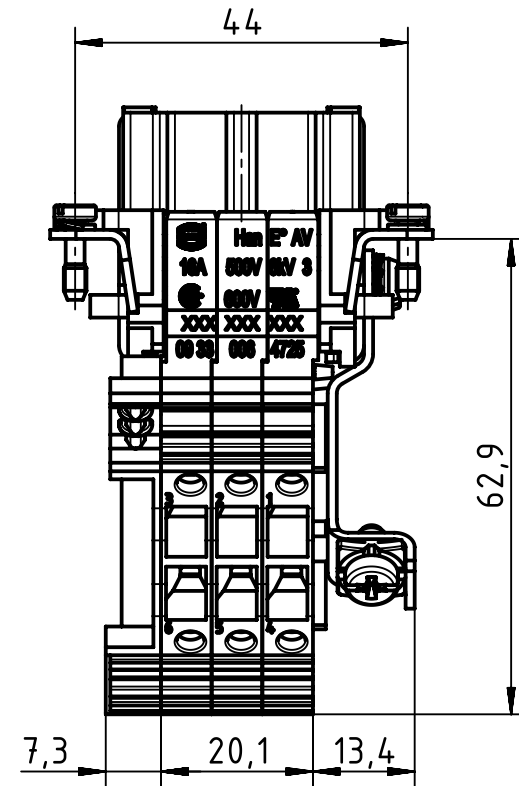

1 2 3 4 5 6

A

B

C

D

① Slots for designation strips (max. 6 digits)

	All Dimensions in mm Original Size DIN A4	Scale 1:1		Free size tol.		Ref.	
						Sub.	
	All rights reserved Department EL PD - DE	Created by	Inspected by	Standardisation	Date	State	
		FINKEV	BERGHORN	RUETERA	2018-07-13	Final Release	
HARTING Electric GmbH & Co. KG D-32339 Espelkamp		Title				Doc-Key / ECM-Nr.	
		Han E AV 06 Pos. F Insert Term. Block Le				100129925/UGD/006/C 500000137619	
		Type	Number		Rev.	Page	
		TB	09 33 006 4725		C	1/1	