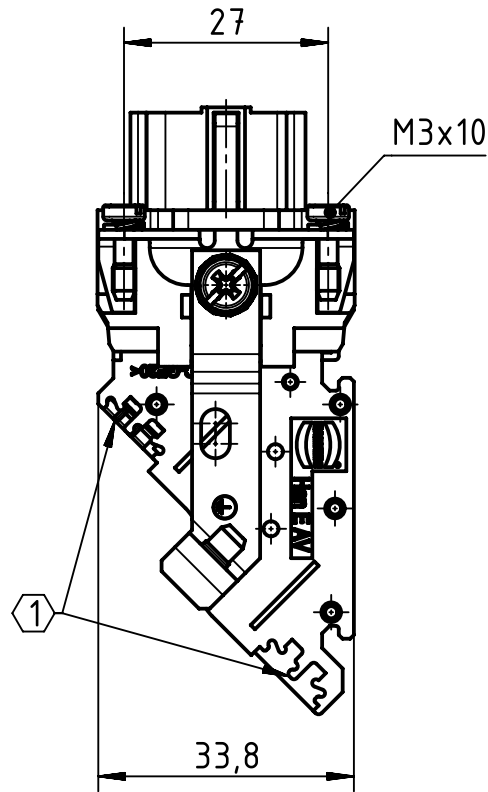

1 2 3 4 5 6

A

B

C

D

① Slots for designation strips (max. 6 digits)

	All Dimensions in mm Original Size DIN A4	Scale 1:1		Free size tol.		Ref.	
						Sub.	
	All rights reserved Department EL PD - DE	Created by	Inspected by	Standardisation	Date	State	
		FINKEV	BERGHORN	RUETERA	2018-07-13	Final Release	
HARTING Electric GmbH & Co. KG D-32339 Espelkamp		Title				Doc-Key / ECM-Nr.	
		Han E AV 06 Pos. F Insert Term. Block Le				100129925/UGD/006/C 500000137619	
		Type	Number		Rev.	Page	
		TB	09 33 006 4725		C	1/1	