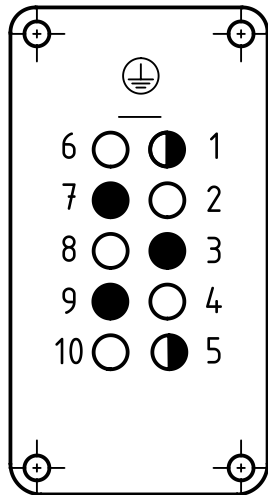

contact arrangement
(view from terminal side)

- working contacts
- ◐ relay contacts
- without contacts

panel cut out

	All rights reserved Department EL PD - DE HARTING Electric GmbH & Co. KG D-32339 Espelkamp	All Dimensions in mm Original Size DIN A4		Scale 1:1	Free size tol.	Ref.	Sub.	
		Created by HELLMANN	Inspected by NICHTERLEIN	Standardisation TIEMANNA	Date 2017-09-05	State Final Release	Doc-Key / ECM-Nr. 100118144/UGD/005/A 500000124505	Rev. A
		Title Han 3HvE-M-c			Type TB		Number 09 34 003 2602	