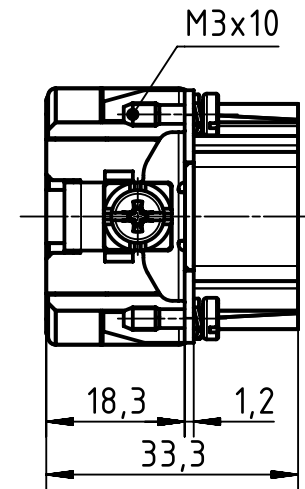

contact arrangement
(view from terminal side)

- working contacts
- ◐ relay contacts
- without contacts

panel cut out

	All rights reserved Department EL PD - DE HARTING Electric GmbH & Co. KG D-32339 Espelkamp	All Dimensions in mm Original Size DIN A4		Scale 1:1	Free size tol.	Ref.	Sub.	
		Created by HELLMANN	Inspected by NICHTERLEIN	Standardisation TIEMANNA	Date 2017-09-05	State Final Release	Doc-Key / ECM-Nr. 100118144/UGD/005/A 500000124505	Rev. A
		Title Han 3HvE-M-c			Type TB		Number 09 34 003 2602	