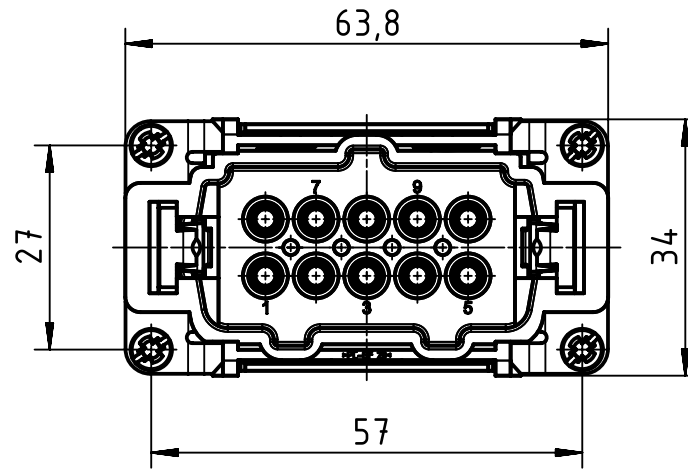

contact arrangement
(view from terminal side)

- working contacts
- ◐ relay contacts
- without contacts

panel cut out

	All rights reserved Department EL PD - DE HARTING Electric GmbH & Co. KG D-32339 Espelkamp	All Dimensions in mm Original Size DIN A4		Scale 1:1	Free size tol.	Ref.	Sub.	
		Created by HELLMANN	Inspected by NICHTERLEIN	Standardisation TIEMANNA	Date 2017-09-05	State Final Release	Doc-Key / ECM-Nr. 100118144/UGD/005/A 500000124505	Rev. A
		Title Han 3HvE-M-c			Type TB		Number 09 34 003 2602	