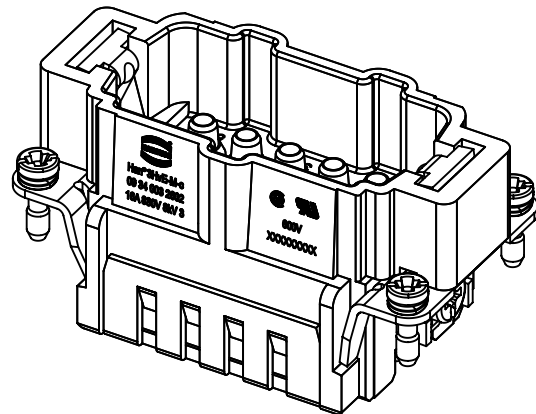

contact arrangement
(view from terminal side)

- working contacts
- ◐ relay contacts
- without contacts

panel cut out

	All rights reserved Department EL PD - DE HARTING Electric GmbH & Co. KG D-32339 Espelkamp	All Dimensions in mm Original Size DIN A4		Scale 1:1	Free size tol.	Ref.	Sub.	
		Created by HELLMANN	Inspected by NICHTERLEIN	Standardisation TIEMANNA	Date 2017-09-05	State Final Release	Doc-Key / ECM-Nr. 100118144/UGD/005/A 500000124505	Rev. A
		Title Han 3HvE-M-c			Type TB		Number 09 34 003 2602	