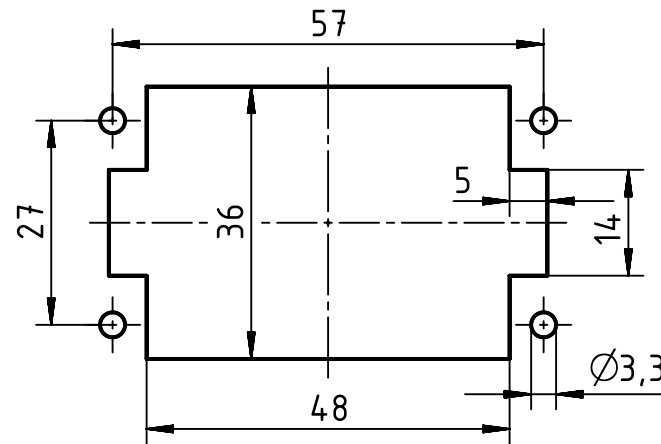

contact arrangement
(view from terminal side)

- working contacts
- ◐ relay contacts
- without contacts

panel cut out

	All rights reserved Department EL PD - DE HARTING Electric GmbH & Co. KG D-32339 Espelkamp	All Dimensions in mm Original Size DIN A4		Scale 1:1	Free size tol.	Ref.	Sub.	
		Created by HELLMANN	Inspected by NICHTERLEIN	Standardisation TIEMANNA	Date 2017-09-05	State Final Release	Doc-Key / ECM-Nr. 100118144/UGD/005/A 500000124505	Rev. A
		Title Han 3HvE-M-c			Type TB		Number 09 34 003 2602	