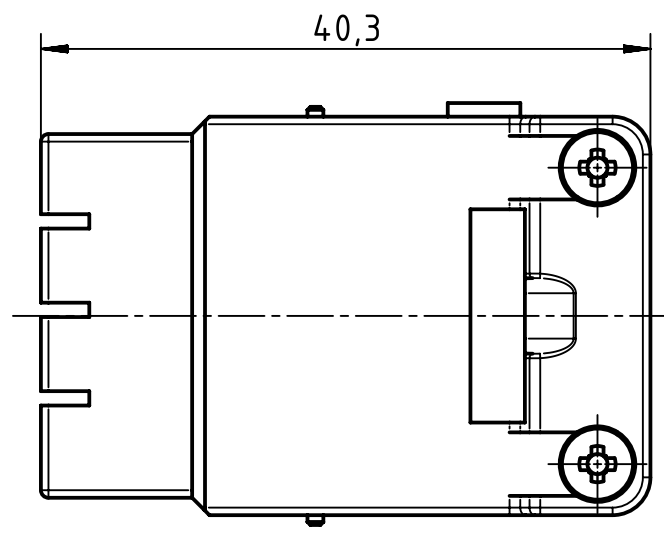

A

wiring acc. EIA/TIA 568A
view from termination side

green	2•	•1	white/green
orange	6•	•3	white/orange
blue	4•	•5	white/blue
brown	8•	•7	white/brown

B

wiring acc. EIA/TIA 568B
view from termination side

orange	2•	•1	white/orange
green	6•	•3	white/green
blue	4•	•5	white/blue
brown	8•	•7	white/brown

C

D

Kind of delivery: piece parts

	All Dimensions in mm Original Size DIN A4		Scale 2:1	Free size tol.		Ref.	
	All rights reserved Department EL PD - DE		Created by OLFERTM	Inspected by RIEPE	Standardisation RUETERA	Date 2018-05-14	State Final Release
HARTING Electric GmbH & Co. KG D-32339 Espelkamp		Title Han Gigabit insert female				Doc-Key / ECM-Nr. 100174324/UGD/007/C 500000134991	
		Type TB	Number 09 14 008 3111			Rev. C	Page 1/1