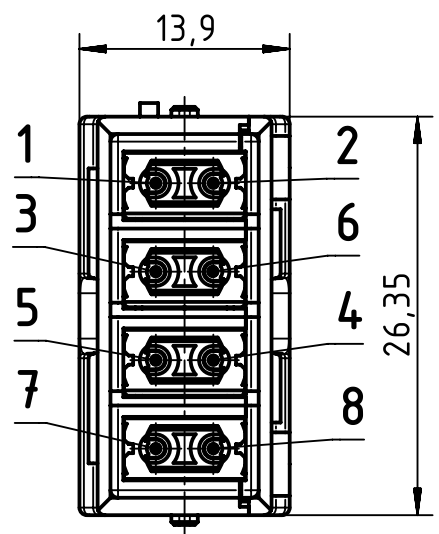

A

wiring acc. EIA/TIA 568A
view from termination side

green	2•	•1	white/green
orange	6•	•3	white/orange
blue	4•	•5	white/blue
brown	8•	•7	white/brown

B

wiring acc. EIA/TIA 568B
view from termination side

orange	2•	•1	white/orange
green	6•	•3	white/green
blue	4•	•5	white/blue
brown	8•	•7	white/brown

C

D

Kind of delivery: piece parts

	All Dimensions in mm Original Size DIN A4		Scale 2:1	Free size tol.		Ref.	
	All rights reserved Department EL PD - DE		Created by OLFERTM	Inspected by RIEPE	Standardisation RUETERA	Date 2018-05-14	State Final Release
HARTING Electric GmbH & Co. KG D-32339 Espelkamp		Title Han Gigabit insert female				Doc-Key / ECM-Nr. 100174324/UGD/007/C 500000134991	
		Type TB	Number 09 14 008 3111			Rev. C	Page 1/1